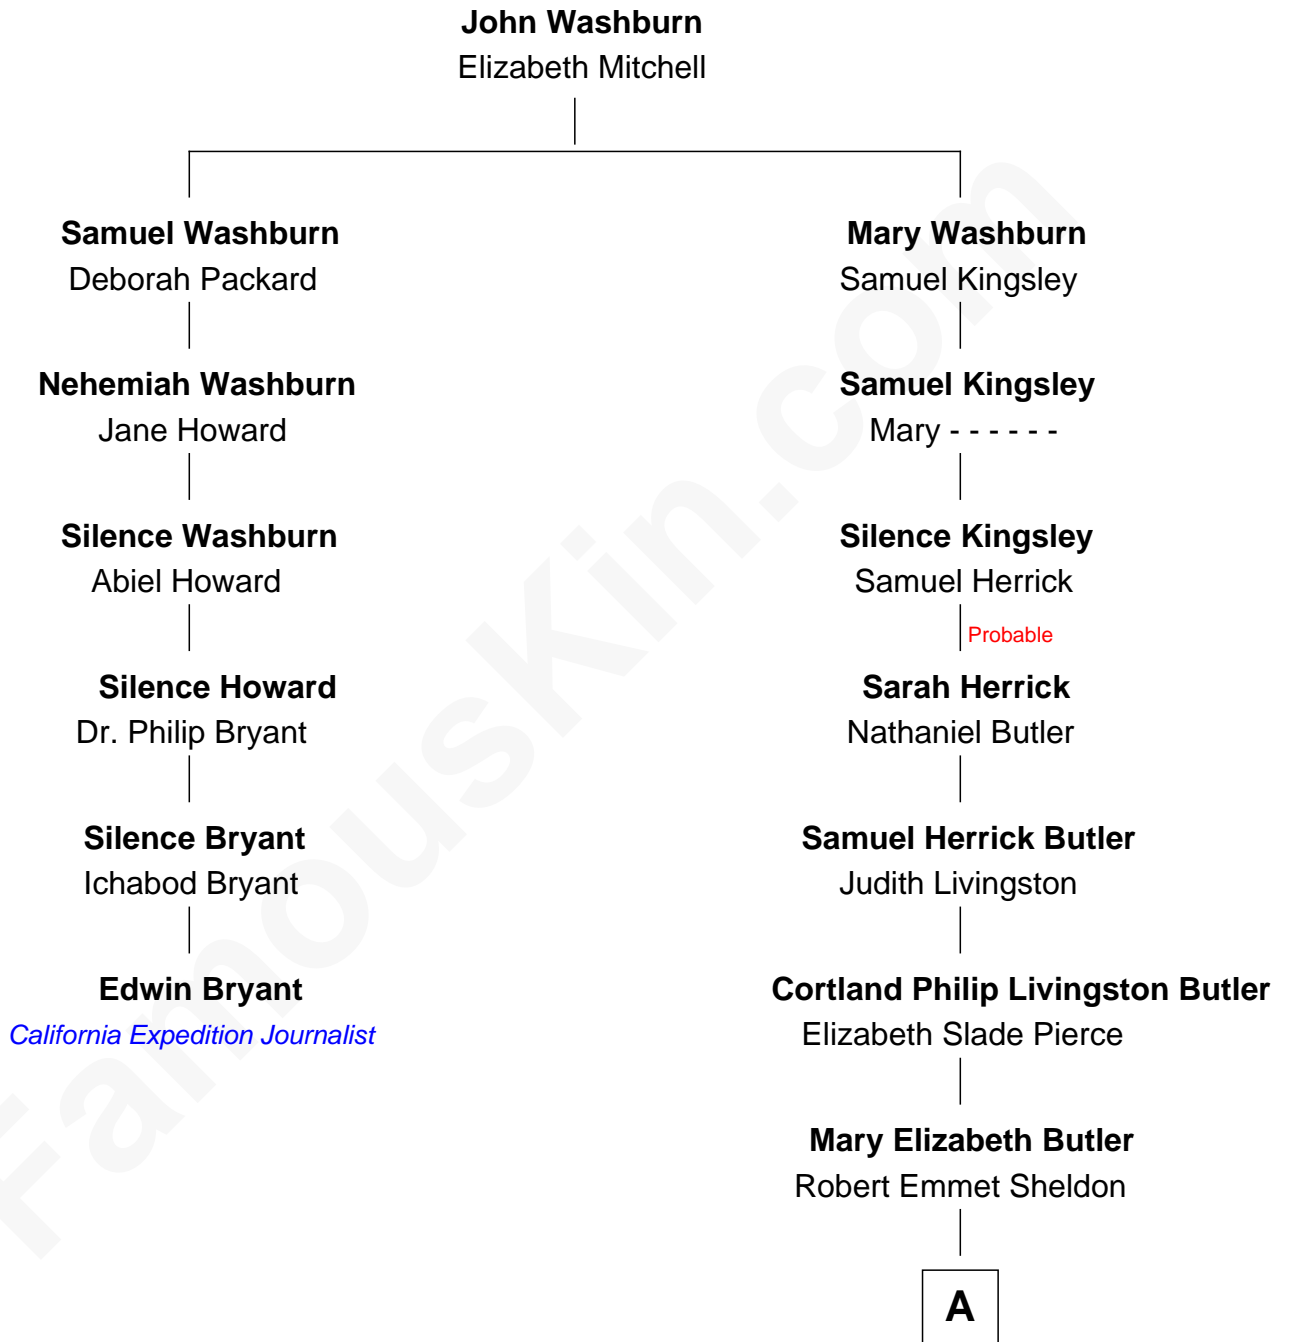

FamousKin.com

Relationship Chart of

Edwin Bryant

California Expedition Journalist

5th cousin 5 times removed of

Jonathan Bush

Co-founder and CEO of athenahealth

A

—
Flora Sheldon

Samuel Prescott Bush

—
Prescott Sheldon Bush

Dorothy Wear Walker

—
Jonathan James Bush

Josephine Colwell Bradley

—
Jonathan Bush

Co-founder and CEO of athenahealth