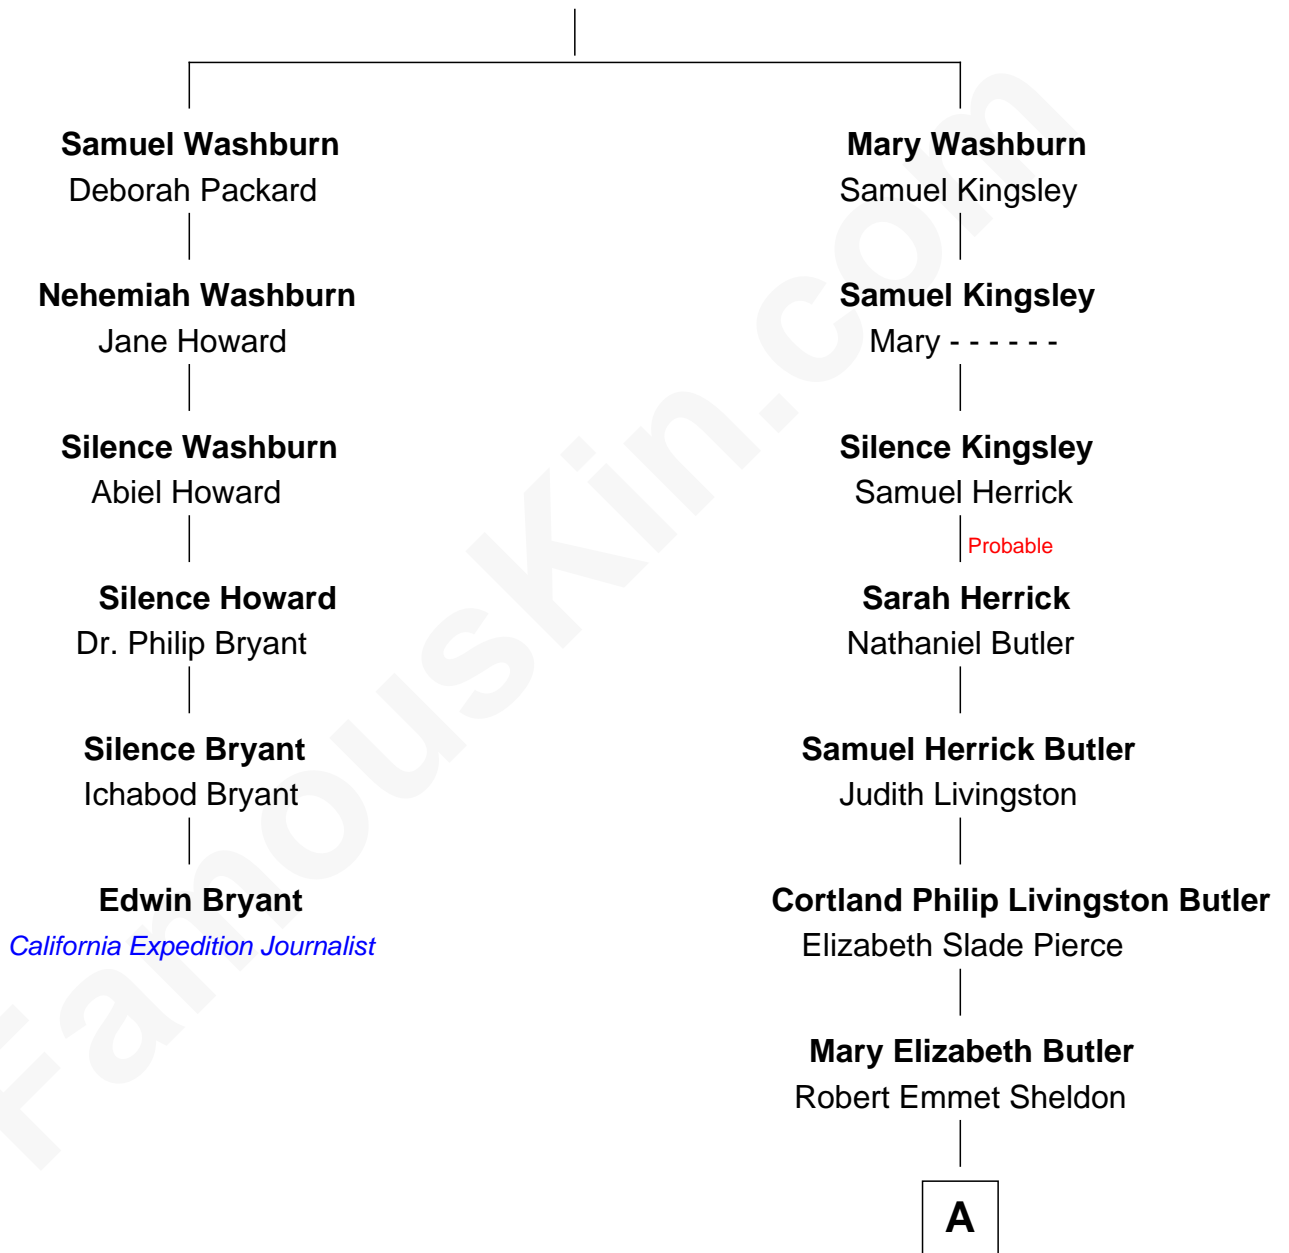

FamousKin.com Relationship Chart of

Edwin Bryant

California Expedition Journalist

5th cousin 5 times removed of

Billy Bush

TV Personality and Host

John Washburn

Elizabeth Mitchell

A

—
Flora Sheldon

Samuel Prescott Bush

—
Prescott Sheldon Bush

Dorothy Wear Walker

—
Jonathan James Bush

Josephine Colwell Bradley

—
Billy Bush