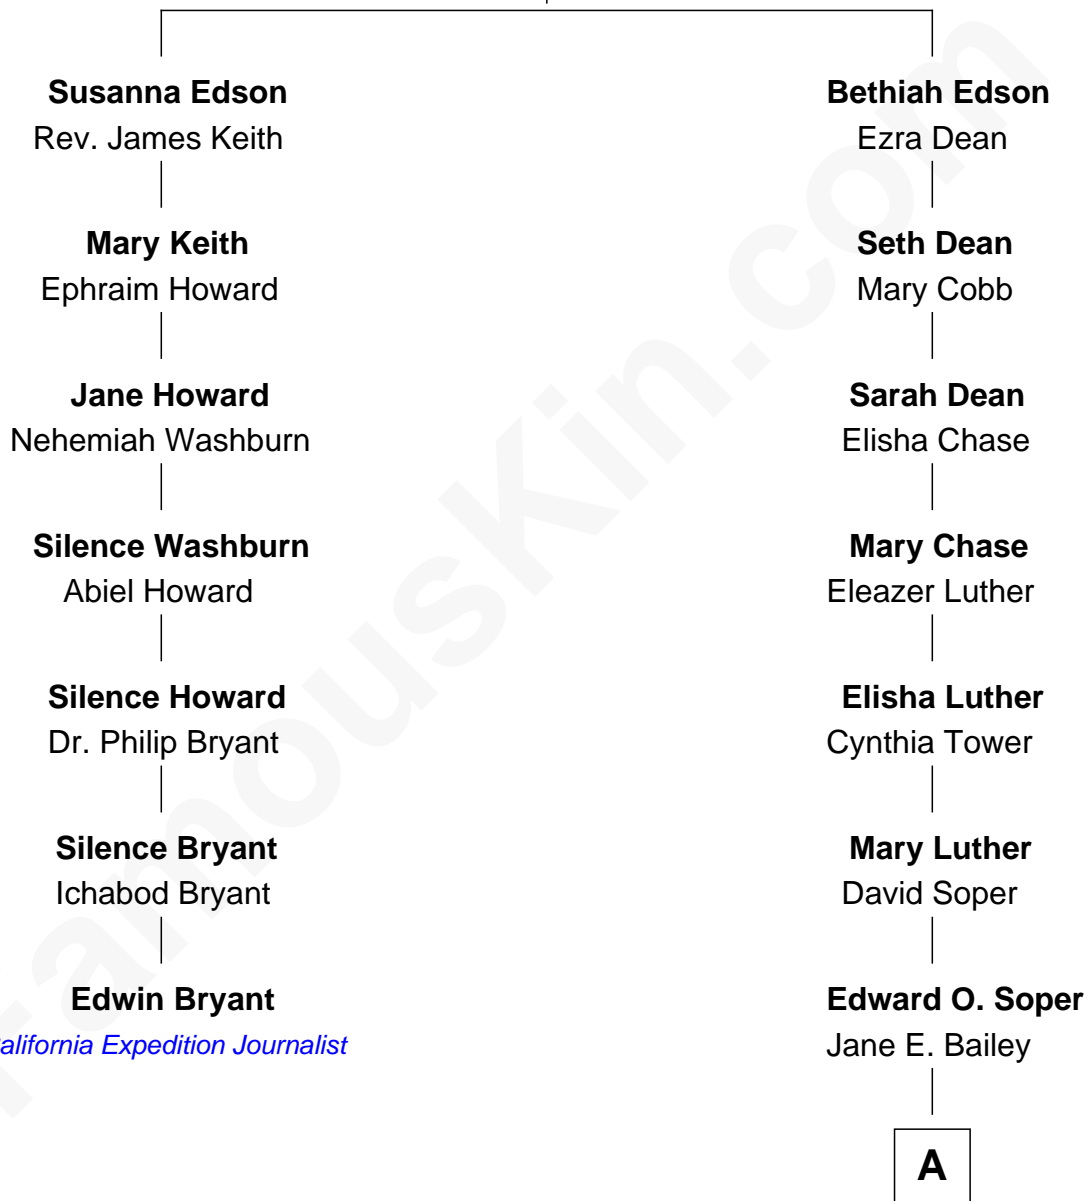

FamousKin.com Relationship Chart of

Edwin Bryant

California Expedition Journalist

6th cousin 6 times removed of

Post Malone

American Rapper

Samuel Edson

Susanna - - - - -

A

Devillow Soper

Weltha Wildrick

Anna E. Soper

Earl Milford Copp

Phyllis Marie Copp

Harold Lloyd Post

Richard Lloyd Post