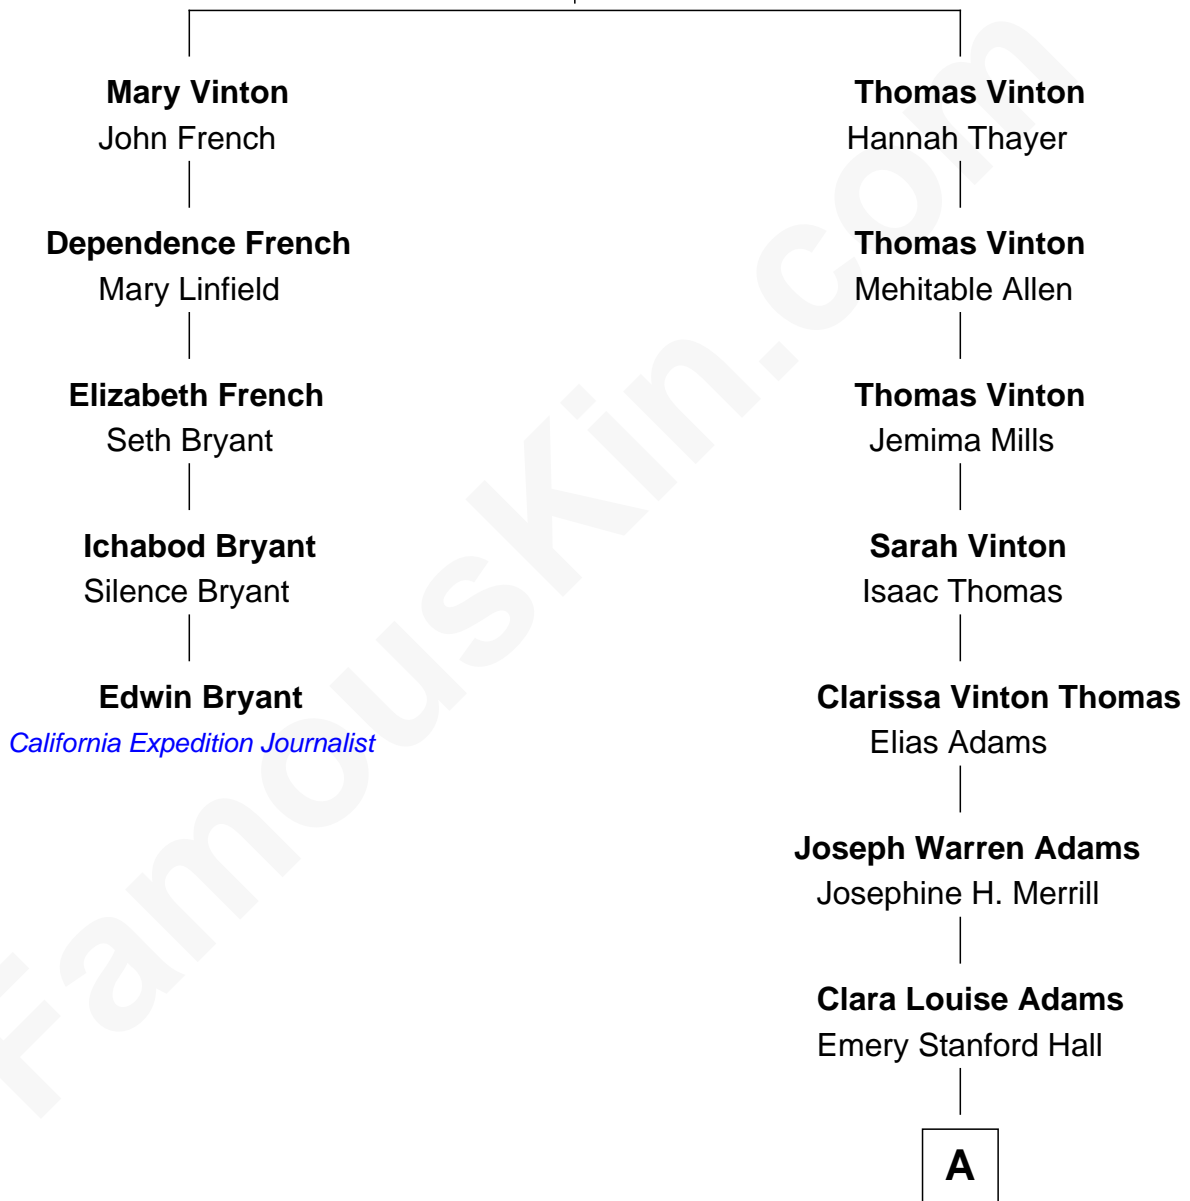

# FamousKin.com Relationship Chart of

**Edwin Bryant**

*California Expedition Journalist*

4th cousin 4 times removed of

**Raquel Welch**

*Movie Actress*

**John Vinton**  
Hannah Green

A

Josephine Sarah Hall  
Armando Carlos Tejada

Raquel Welch  
*aka Raquel Welch*

FamousKin.com