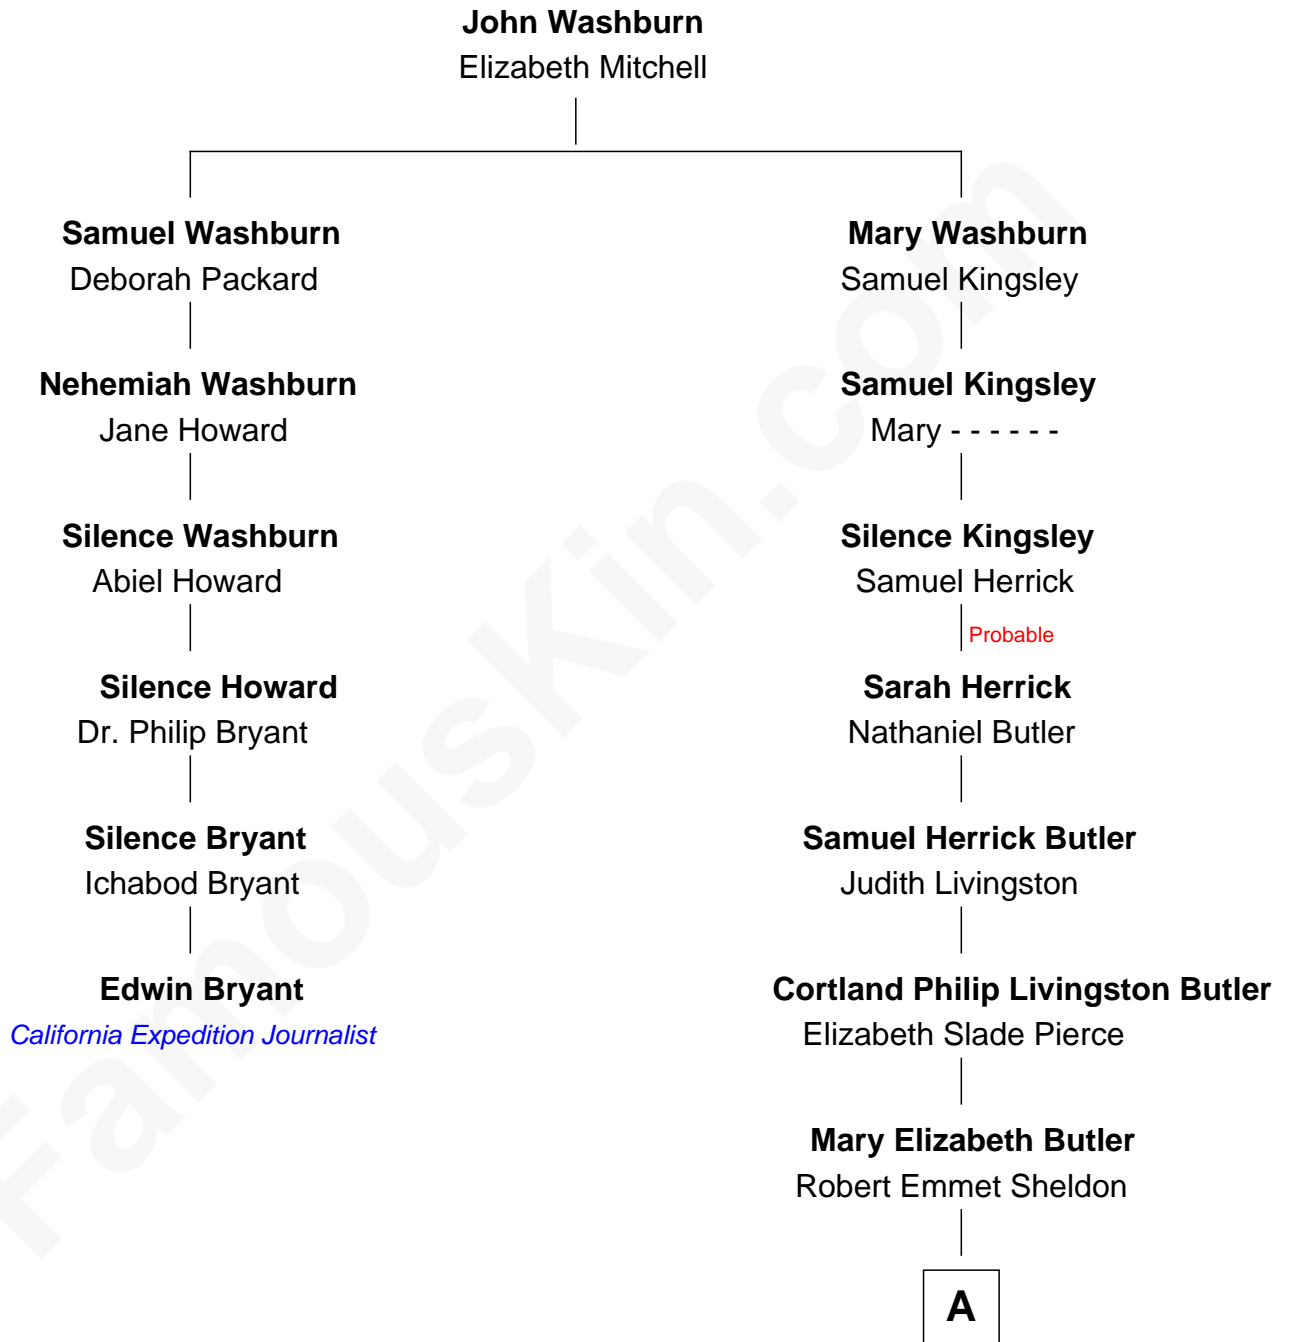

FamousKin.com Relationship Chart of

Edwin Bryant

California Expedition Journalist

5th cousin 4 times removed of

George H. W. Bush

41st U.S. President

A

—
Flora Sheldon

Samuel Prescott Bush

—
Prescott Sheldon Bush

Dorothy Wear Walker

—
George H. W. Bush

41st U.S. President

FamousKin.com