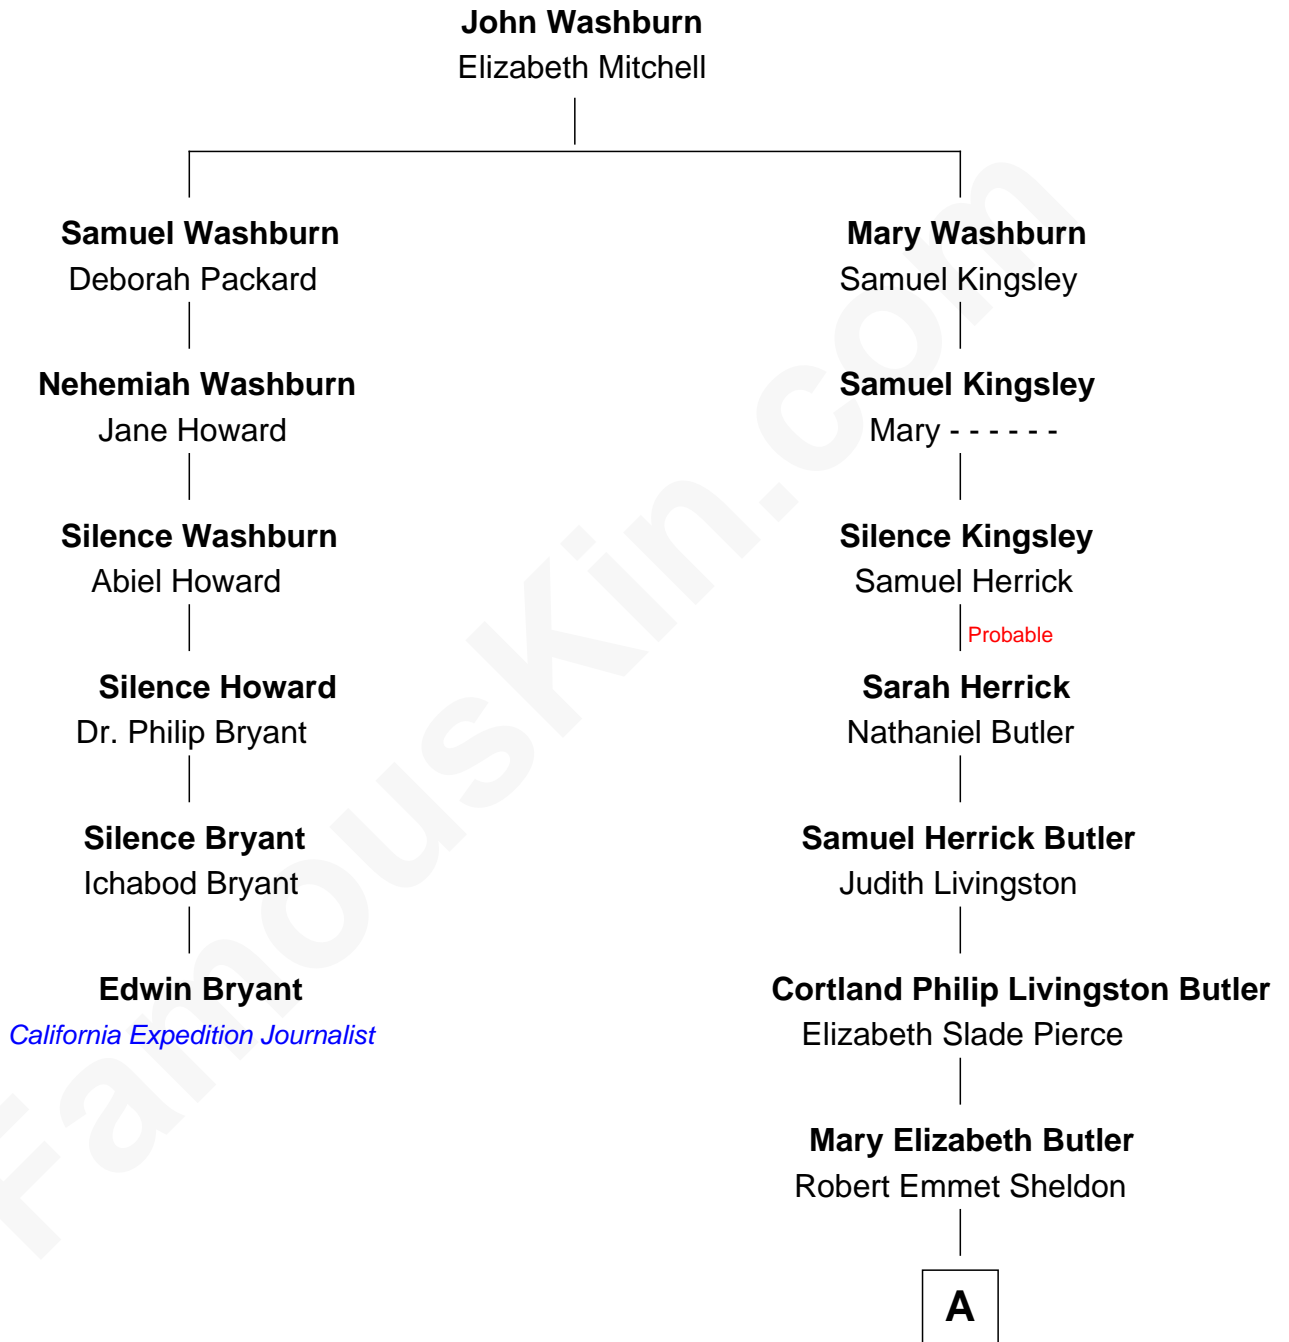

FamousKin.com

Relationship Chart of

Edwin Bryant

California Expedition Journalist

5th cousin 5 times removed of

George W. Bush
43rd U.S. President

A

—
Flora Sheldon

Samuel Prescott Bush

—
Prescott Sheldon Bush

Dorothy Wear Walker

—
George Herbert Walker Bush

Barbara Pierce

—
George W. Bush

43rd U.S. President