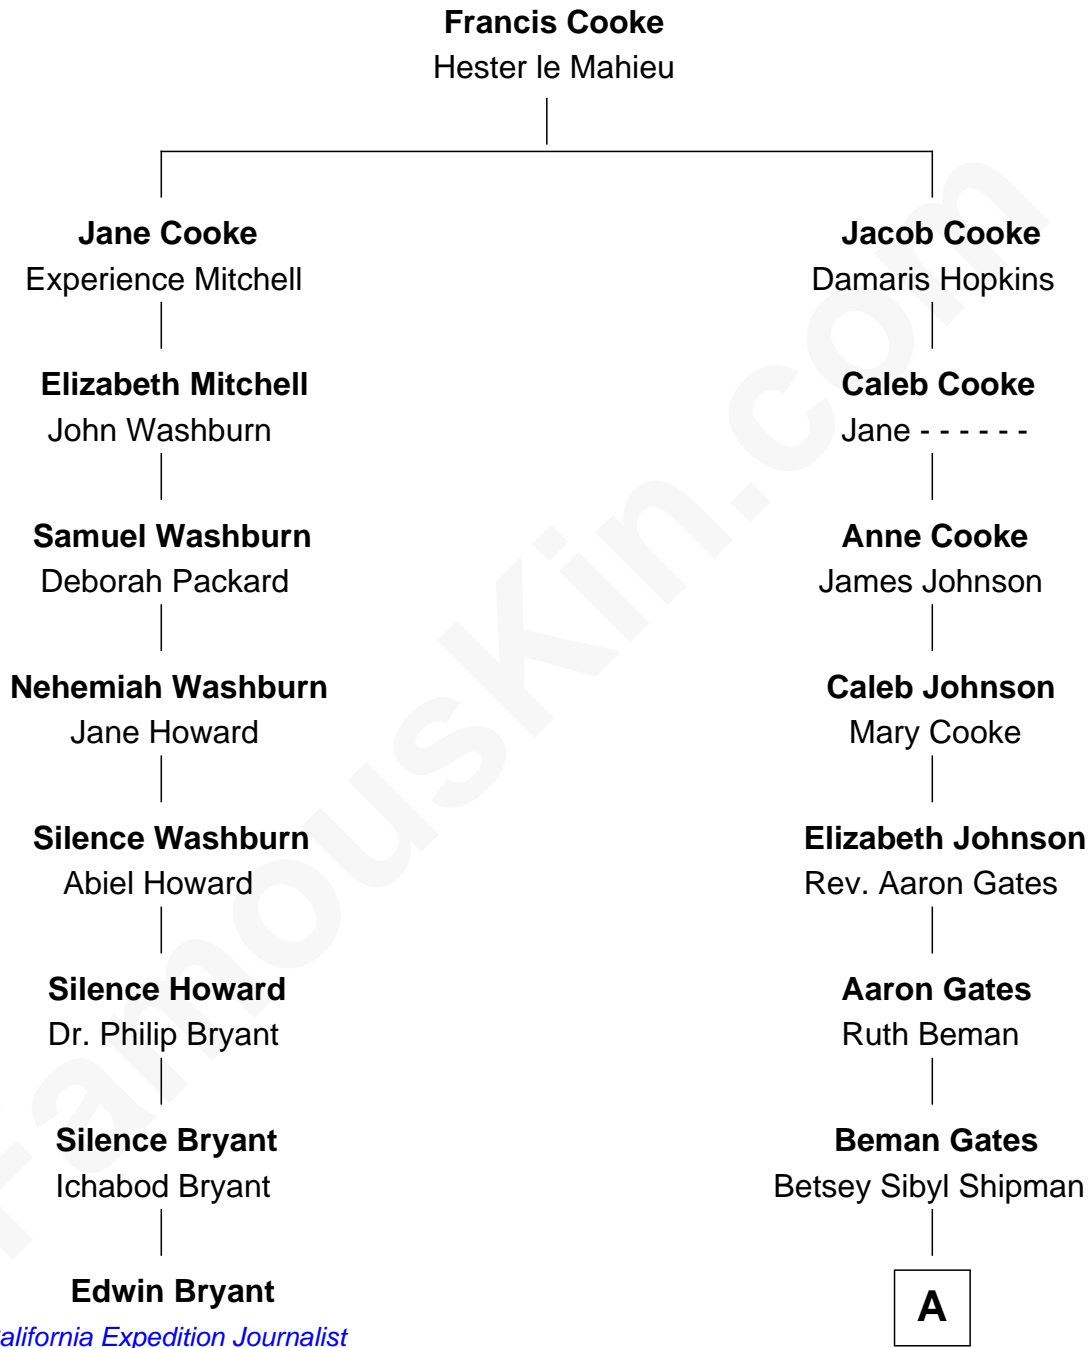

FamousKin.com Relationship Chart of

Edwin Bryant

California Expedition Journalist

7th cousin 1 time removed of

Charles Dawes

30th U.S. Vice-President

A

Mary Beman Gates
Brig. Gen. Rufus R. Dawes