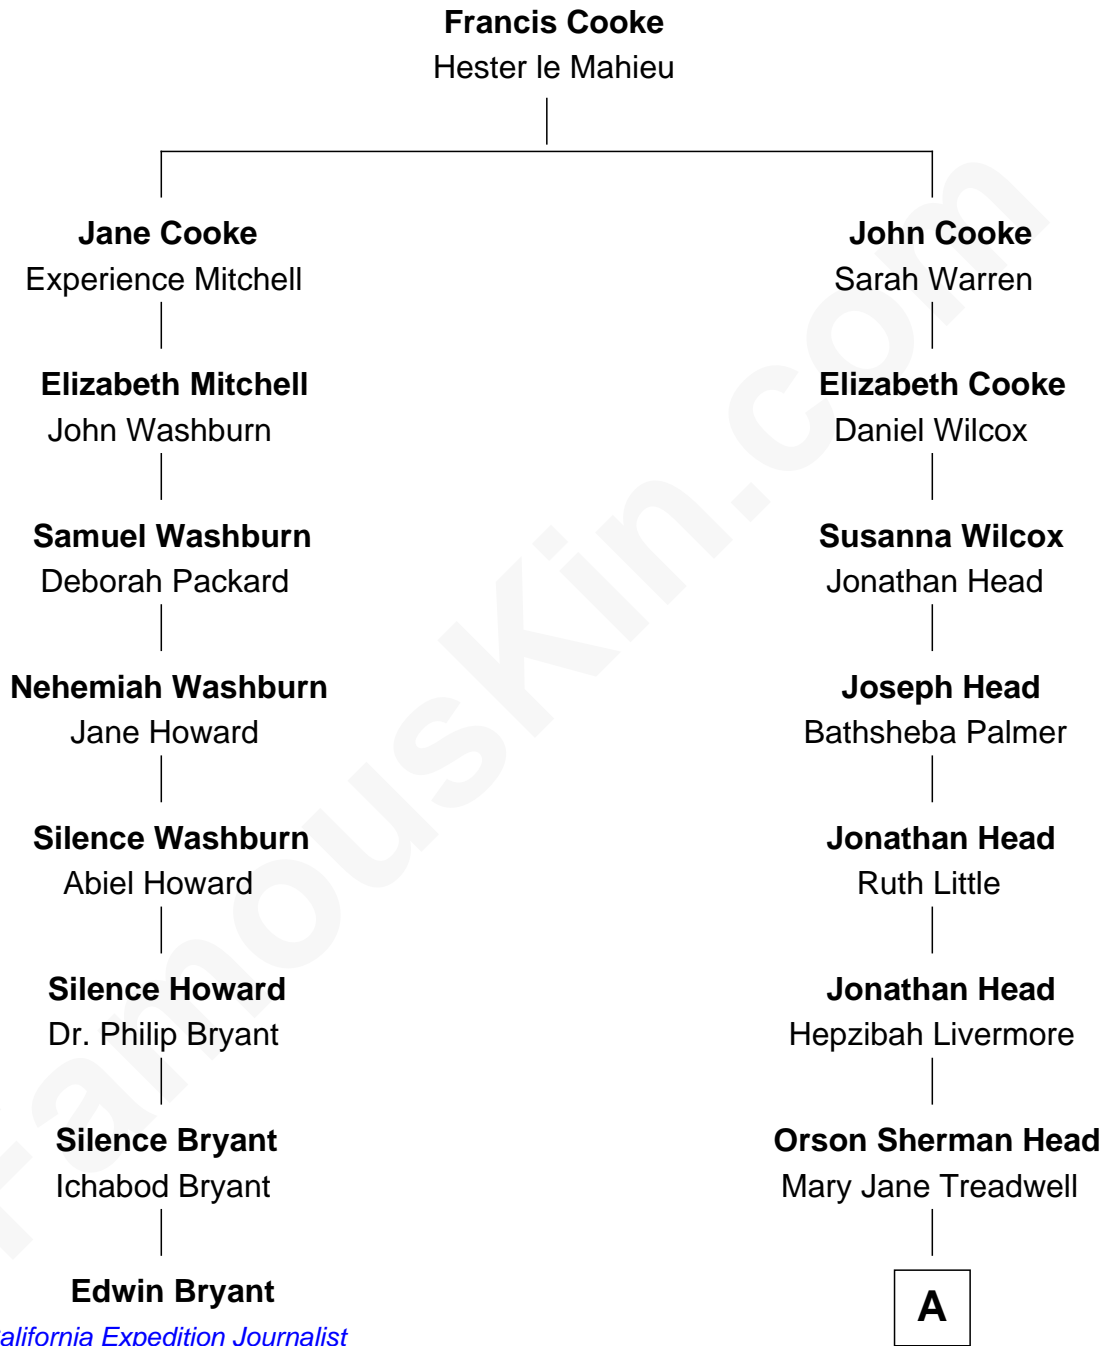

# FamousKin.com Relationship Chart of

**Edwin Bryant**

*California Expedition Journalist*

7th cousin 2 times removed of

**Orson Welles**

*Radio, Stage, and Movie Actor*

**A**

**Mary Blanche Head**  
Richard Jones Welles