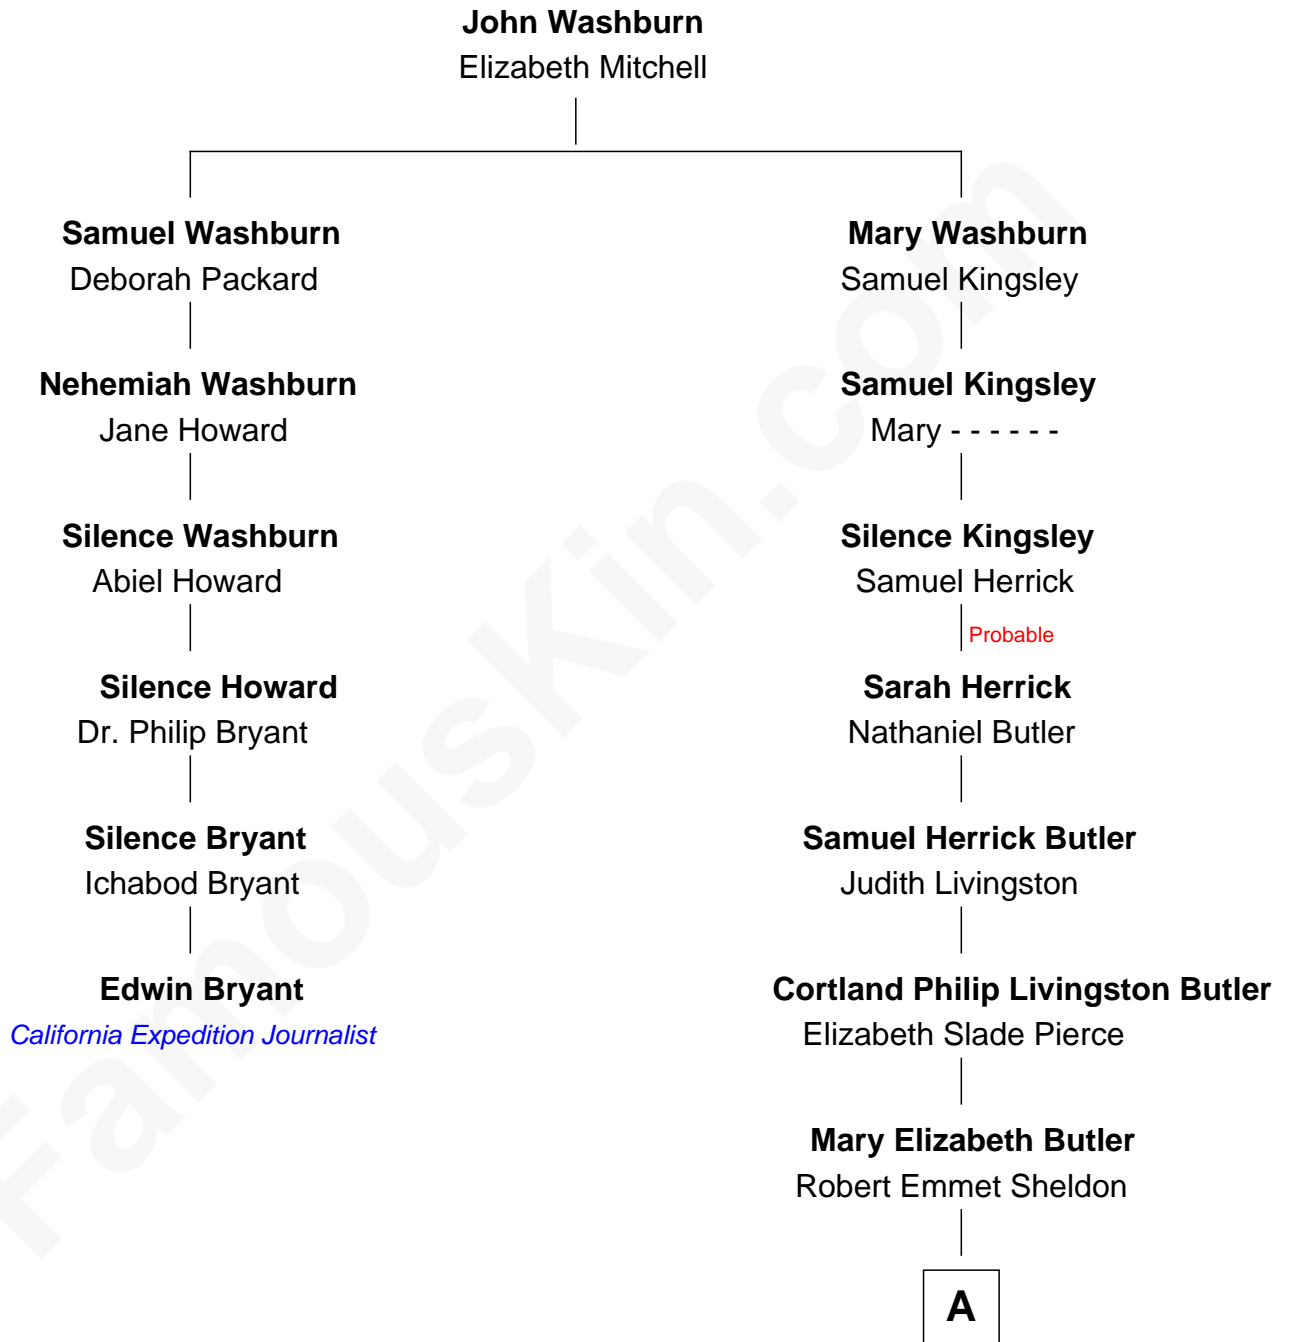

# FamousKin.com Relationship Chart of

**Edwin Bryant**

*California Expedition Journalist*

5th cousin 5 times removed of

**Jeb Bush**

*43rd Governor of Florida*

**A**

—  
**Flora Sheldon**  
Samuel Prescott Bush

—  
**Prescott Sheldon Bush**  
Dorothy Wear Walker

—  
**George Herbert Walker Bush**  
Barbara Pierce

—  
**Jeb Bush**  
*43rd Governor of Florida*

FamousKin.com