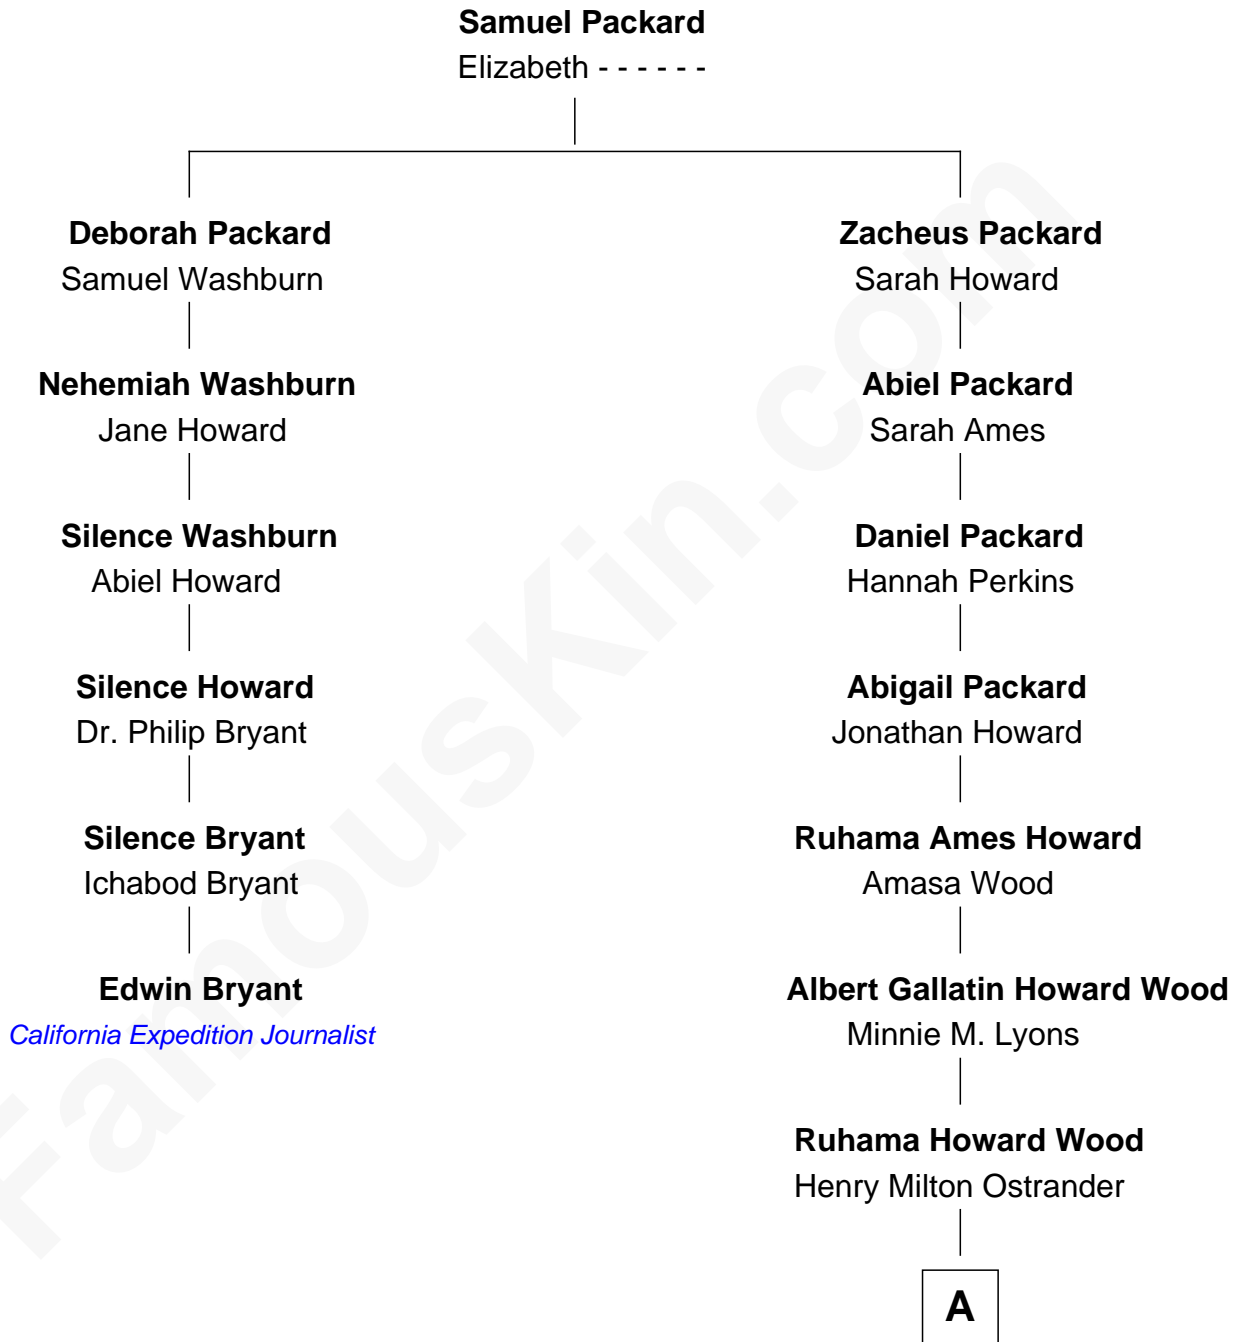

FamousKin.com Relationship Chart of

Edwin Bryant

California Expedition Journalist

5th cousin 5 times removed of

Wil Wheaton

TV and Movie Actor

A

—
Mary Frances Ostrander

Donald Ulysses Wheaton

—
Richard William Wheaton

Dorothy Virginia Morton

—
Richard William Wheaton

Debra Nordean O'Connor

—
Wil Wheaton

TV and Movie Actor