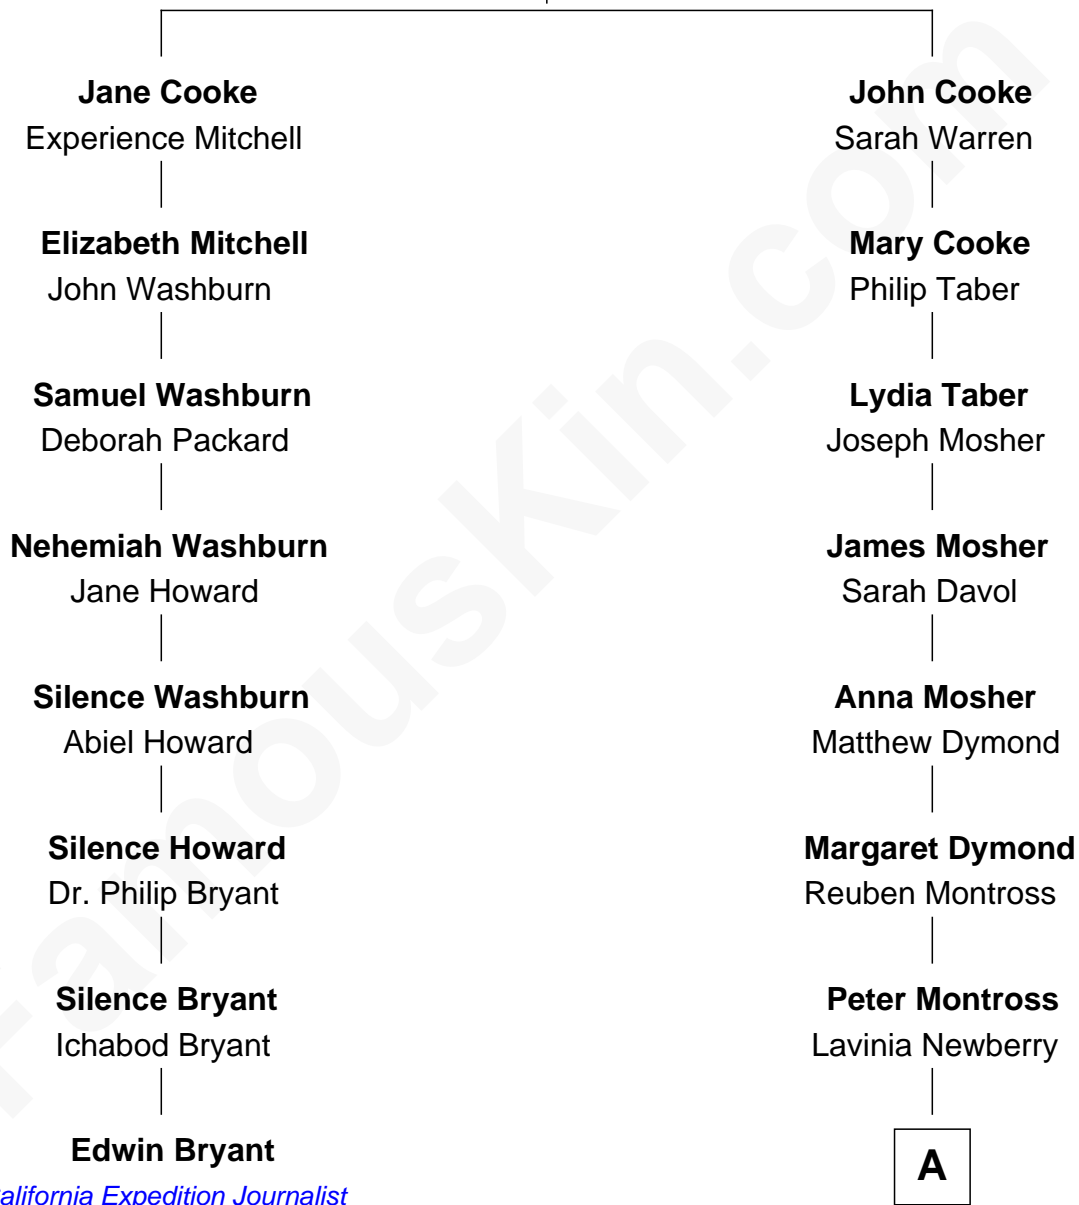

# FamousKin.com Relationship Chart of

**Edwin Bryant**

*California Expedition Journalist*

7th cousin 4 times removed of

**Carly Fiorina**

*CEO of Hewlett-Packard*

**Francis Cooke**  
Hester le Mahieu

**A**

**Elijah Montross**  
Charity Mariah Casebeer

**Emma Charlotte Montross**  
George M. Hall

**Clara Marie Hall**  
Edgar Adam Juergens

**Madelon Montross Juergens**  
Joseph Tyree Sneed

**Carly Fiorina**  
*CEO of Hewlett-Packard*