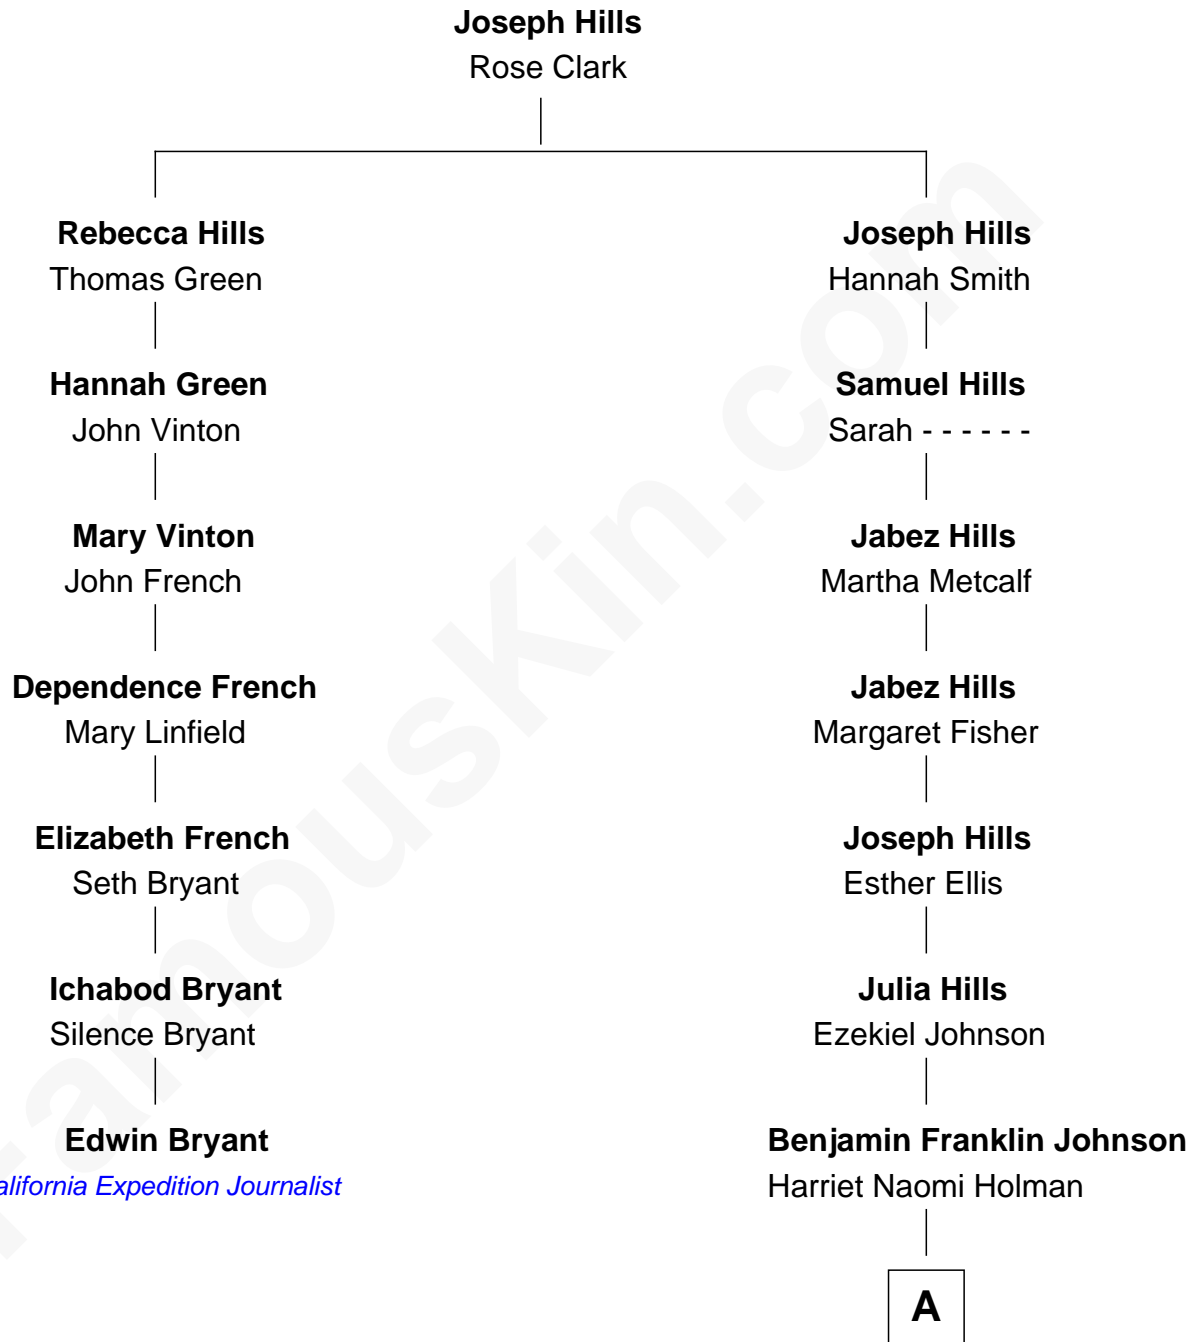

FamousKin.com Relationship Chart of

Edwin Bryant

California Expedition Journalist

6th cousin 5 times removed of

Elizabeth Smart

Founder of Elizabeth Smart Foundation

A

Seth Jedidiah Johnson
Polly Elizabeth Richmond

Genevieve Johnson
Archibald Newel Pettit

Genevieve Pettit
Myron LeGrande Francom

Lois Ann Francom
Edward Sharp Smart

Elizabeth Smart
Child Safety Activist