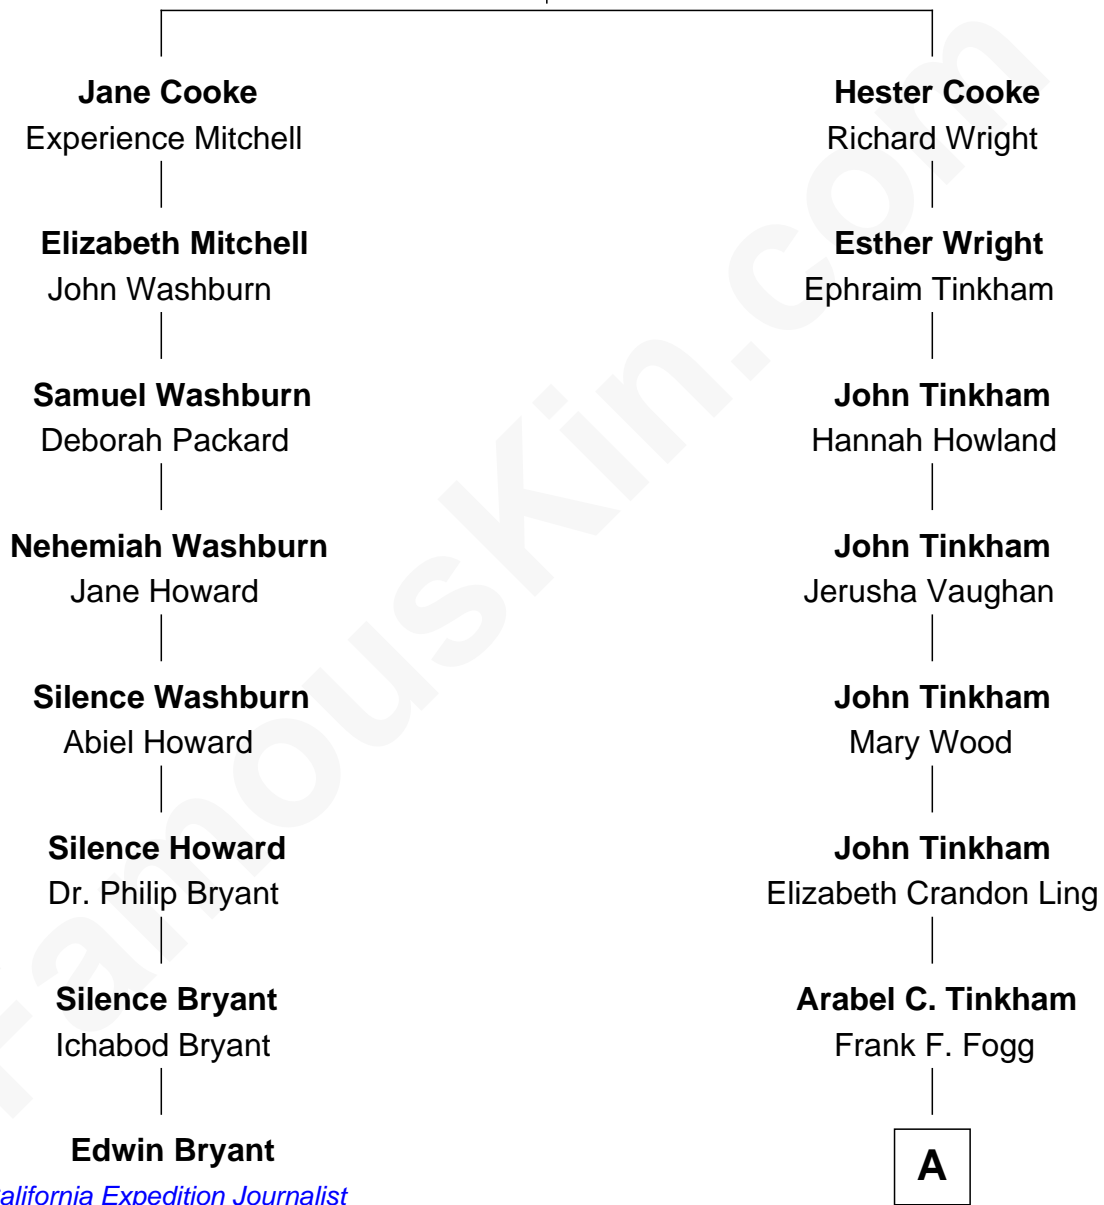

# FamousKin.com Relationship Chart of

**Edwin Bryant**

*California Expedition Journalist*

7th cousin 3 times removed of

**Scott Foley**

*TV, Stage and Movie Actor*

**Francis Cooke**  
Hester le Mahieu

**A**

—  
**Harrington Dingley Fogg**

Mary Bliss Wardwell

—  
**Evelyn M. Fogg**

Earl Hugh Foley

—  
**Hugh Henry Foley**

Constance Jean Kellerman

—  
**Scott Foley**

*TV, Stage and Movie Actor*