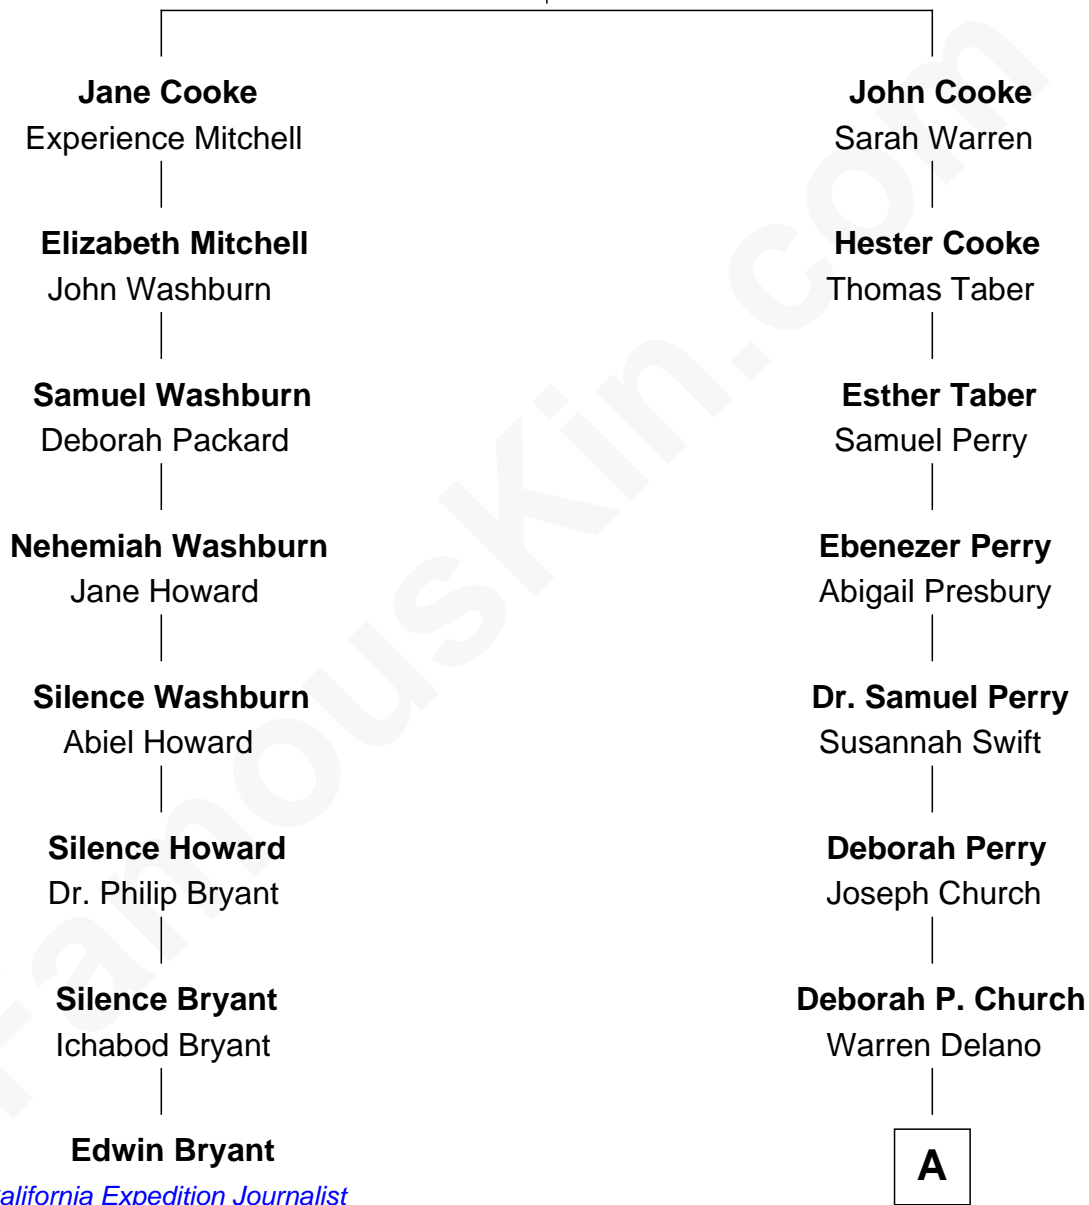

FamousKin.com Relationship Chart of

Edwin Bryant

California Expedition Journalist

7th cousin 2 times removed of

Franklin D. Roosevelt

32nd U.S. President

Francis Cooke
Hester le Mahieu

A

—
Warren Delano
Catharine Robbins Lyman

—
Sara Delano
James Roosevelt

—
Franklin D. Roosevelt
32nd U.S. President

FamousKin.com