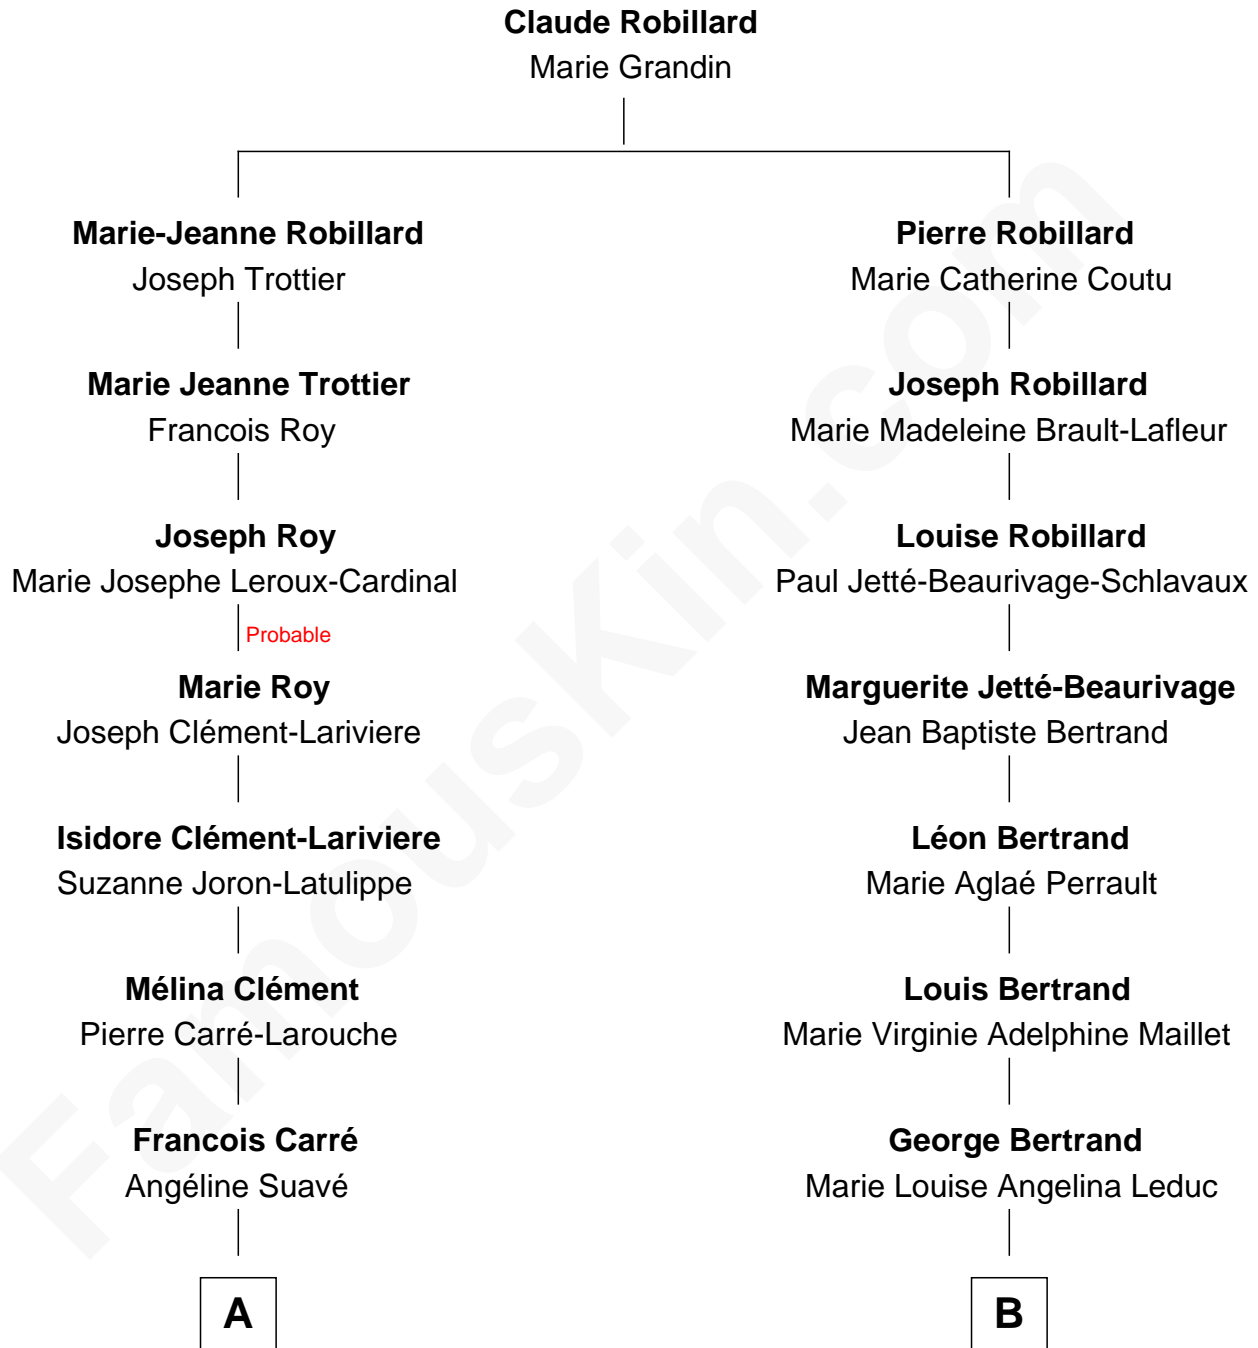

FamousKin.com Relationship Chart of

Jim Carrey

TV & Movie Actor

8th cousin 1 time removed of

Angelina Jolie

Movie Actress

A

Percy Joseph Carrey
Kathleen Marie Oram