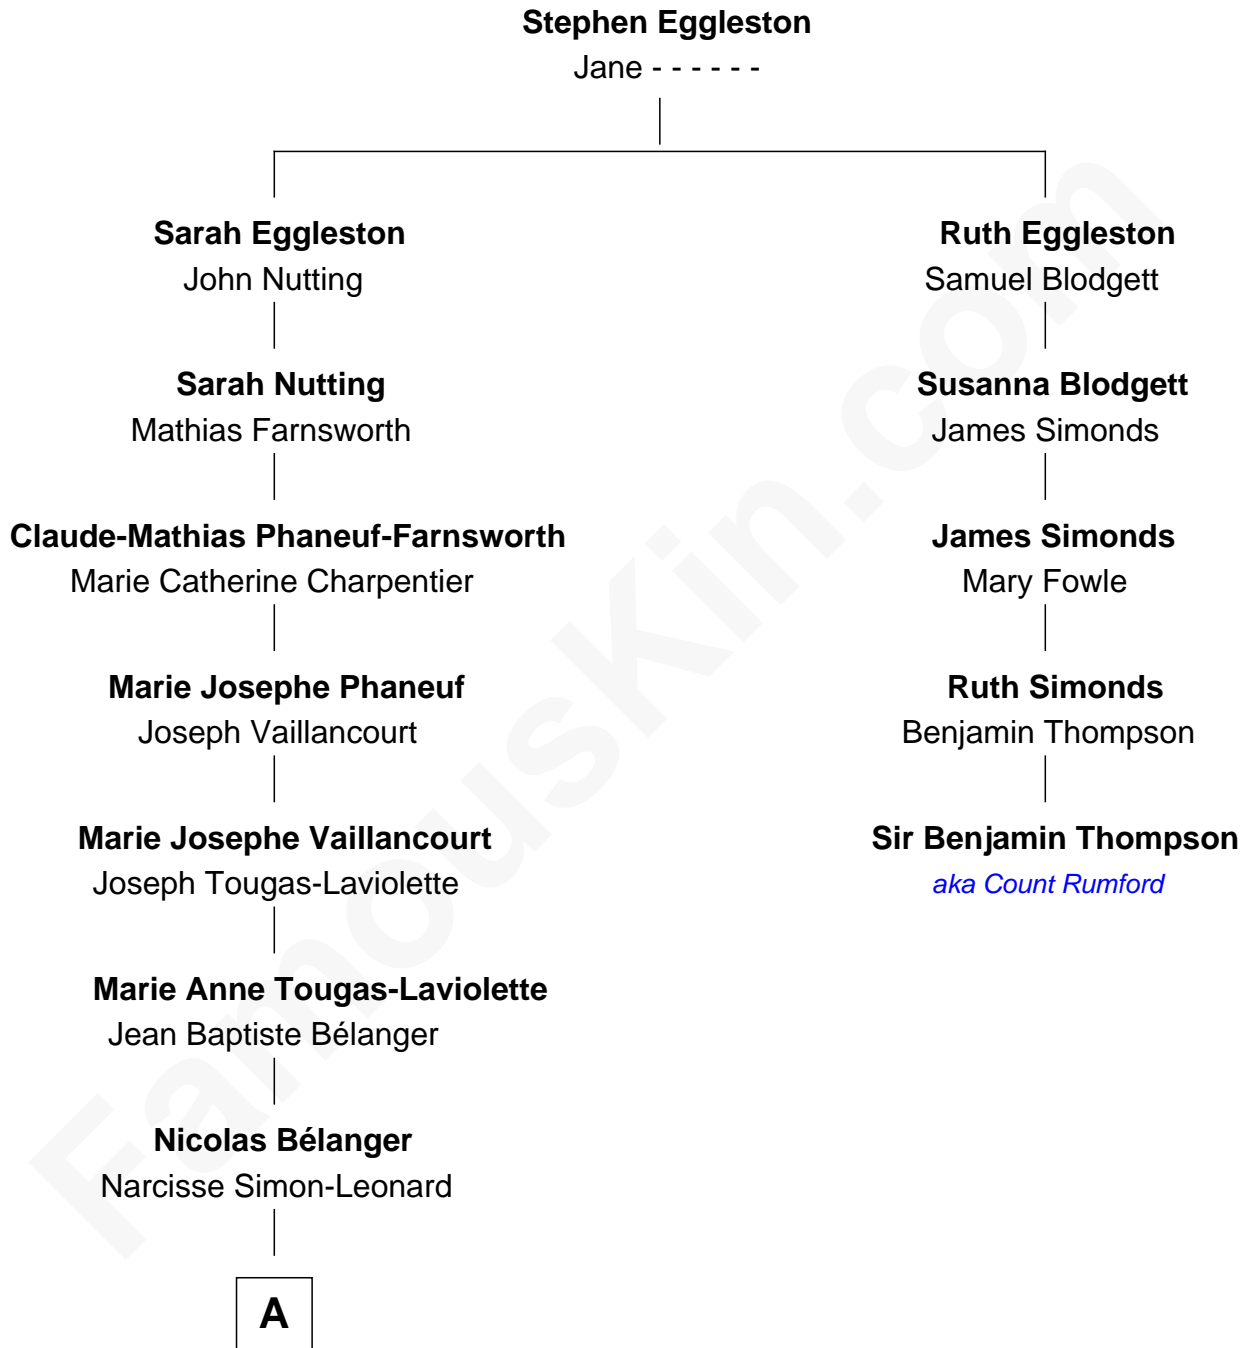

FamousKin.com Relationship Chart of

Jim Carrey

TV & Movie Actor

4th cousin 7 times removed of

Sir Benjamin Thompson

Physicist and Inventor, aka Count Rumford

A

—
Nicolas Bélanger
Sophie Charbonneau

—
Ursule Belanger
Samuel Suavé

—
Angéline Suavé
Francois Carré

—
Percy Joseph Carrey
Kathleen Marie Oram

—
Jim Carrey
TV & Movie Actor