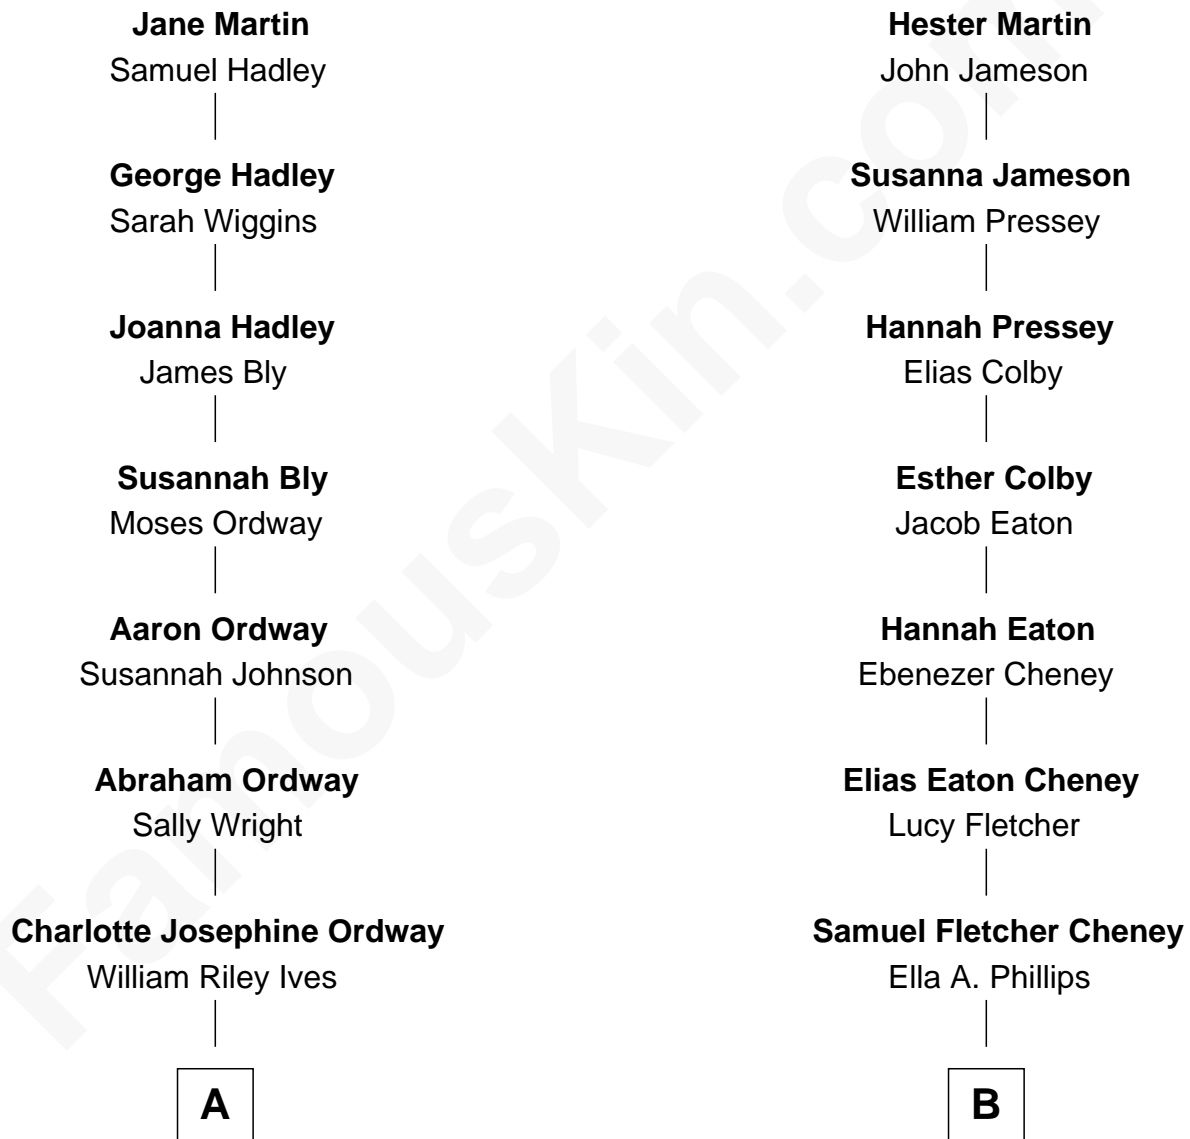

FamousKin.com Relationship Chart of

Burl Ives

Singer and Actor

8th cousin 1 time removed of

Dick Cheney

46th U.S. Vice-President

George Martin

Susannah North

A

Levi Franklin Ives

Cordellia White

Burl Ives

Singer and Actor

B

Thomas Herbert Cheney

Margaret E. Tyler