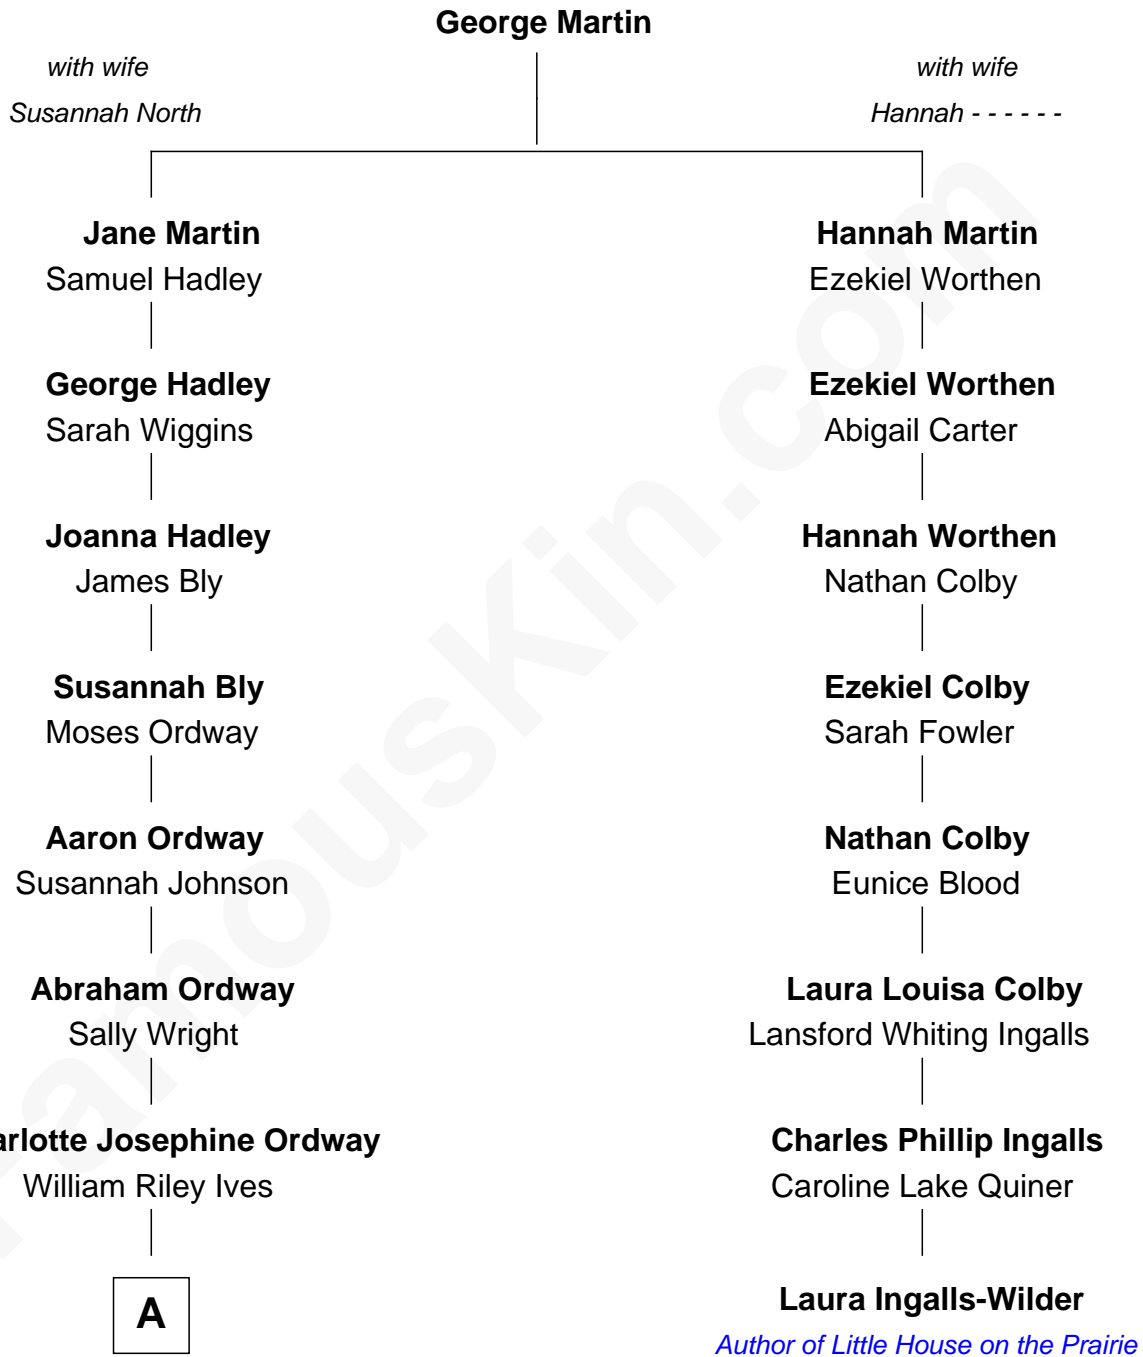

FamousKin.com Relationship Chart of

Burl Ives

Singer and Actor

7th cousin 1 time removed of

Laura Ingalls-Wilder

Author of Little House on the Prairie

A

—
Levi Franklin Ives

Cordellia White

—
Burl Ives

Singer and Actor

FamousKin.com