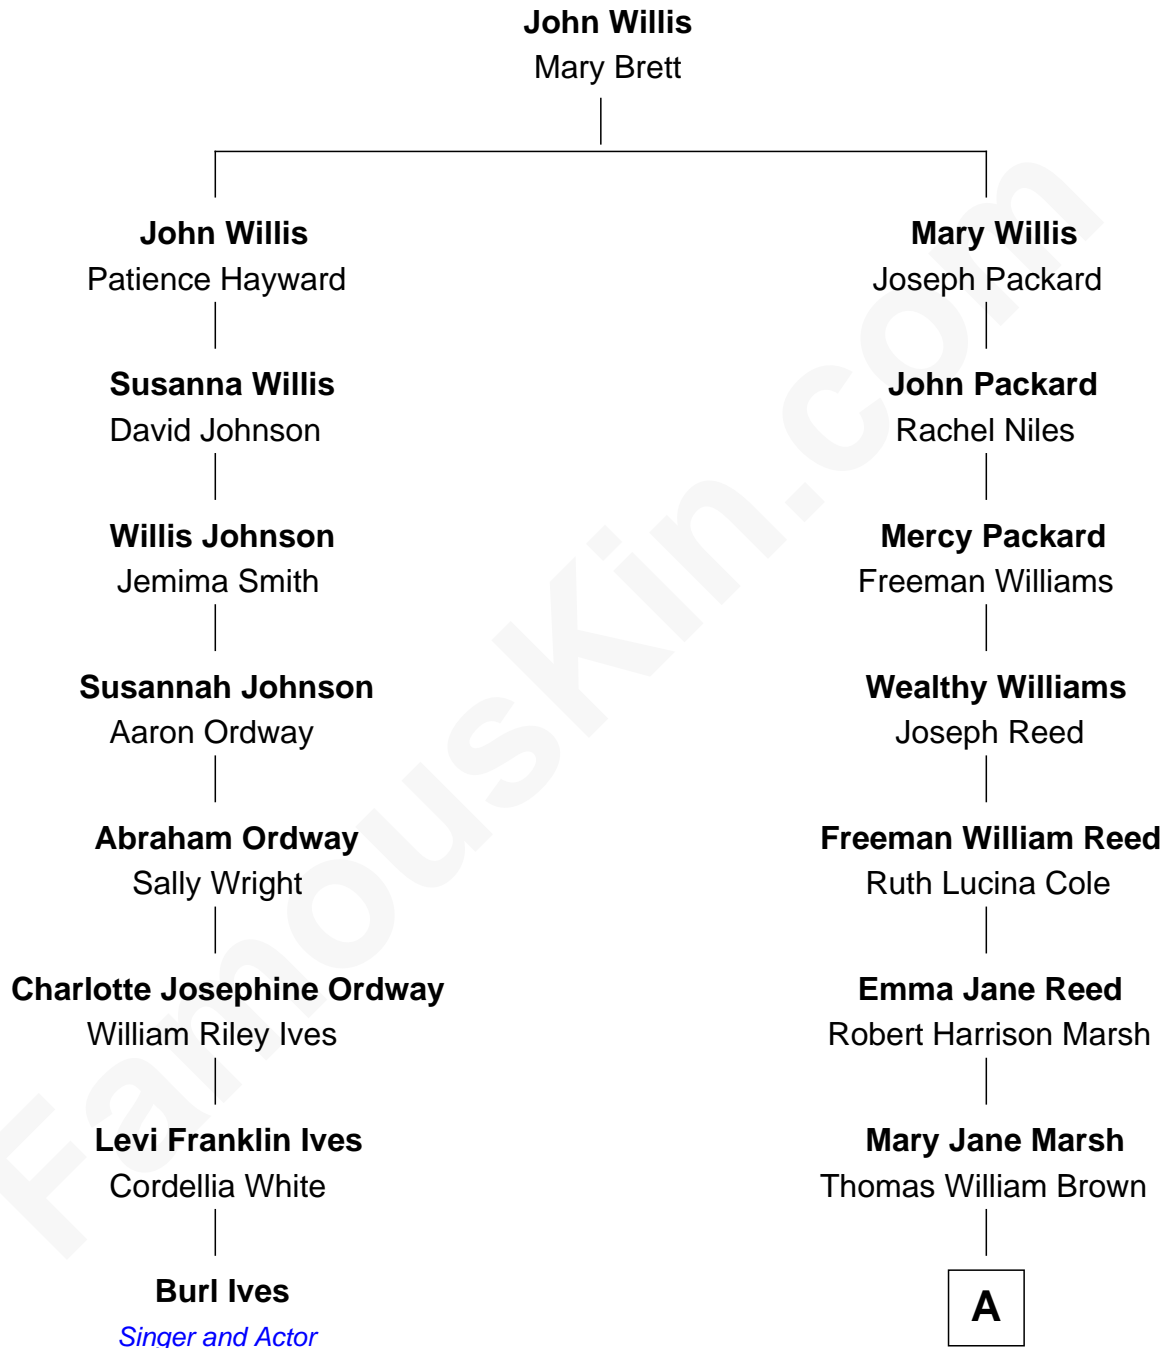

# FamousKin.com Relationship Chart of

**Burl Ives**

*Singer and Actor*

7th cousin 3 times removed of

**Cindy Crawford**

*Actress and Model*

**A**

**Hazel Mae Brown**

Frank Randall Hemingway

**Ramona Eileen Hemingway**

Kenneth Leroy Crawford

**Daniel Kenneth Crawford**

Jennifer Sue Walker

**Cindy Crawford**

*Actress and Model*