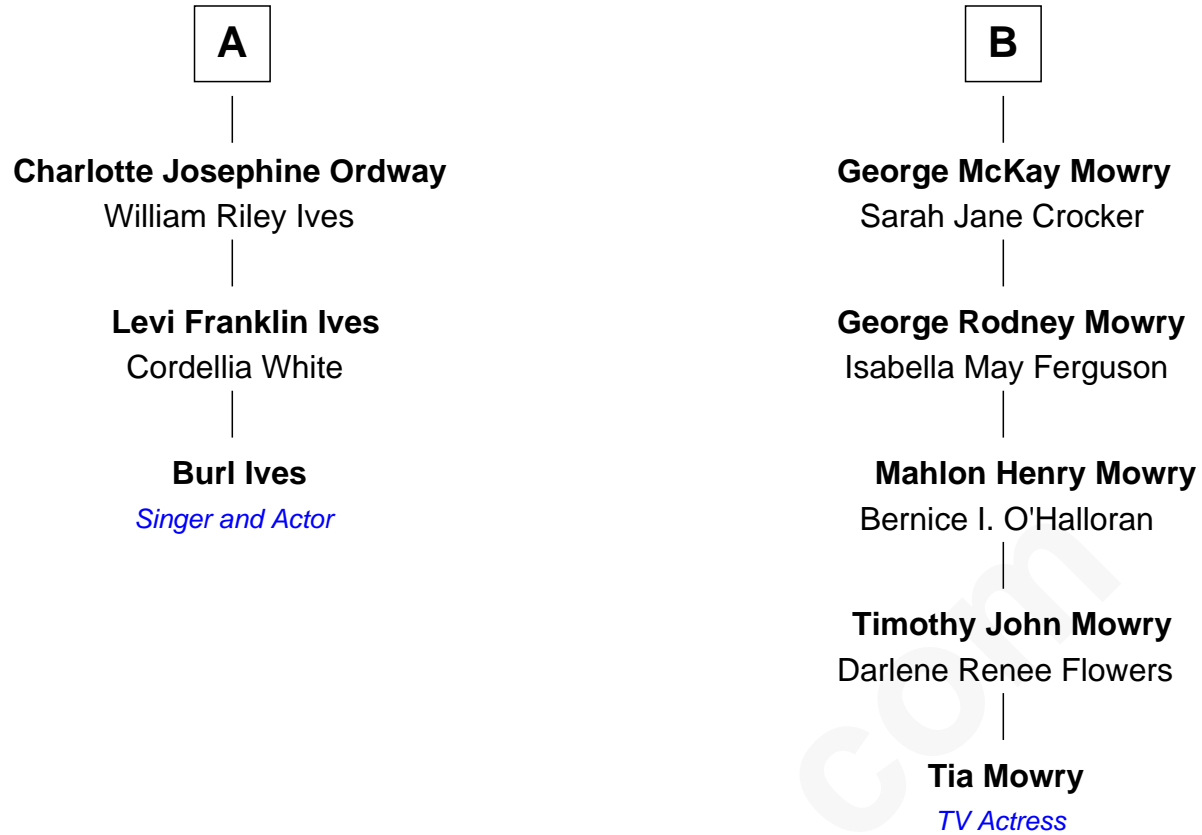

FamousKin.com Relationship Chart of

Burl Ives

Singer and Actor

9th cousin 2 times removed of

Tia Mowry

TV Actress

John Johnson

Mary Heath

Tia Mowry photo by [Sidewalks Entertainment](#) [\(CC BY SA 3.0 DE\)](#)