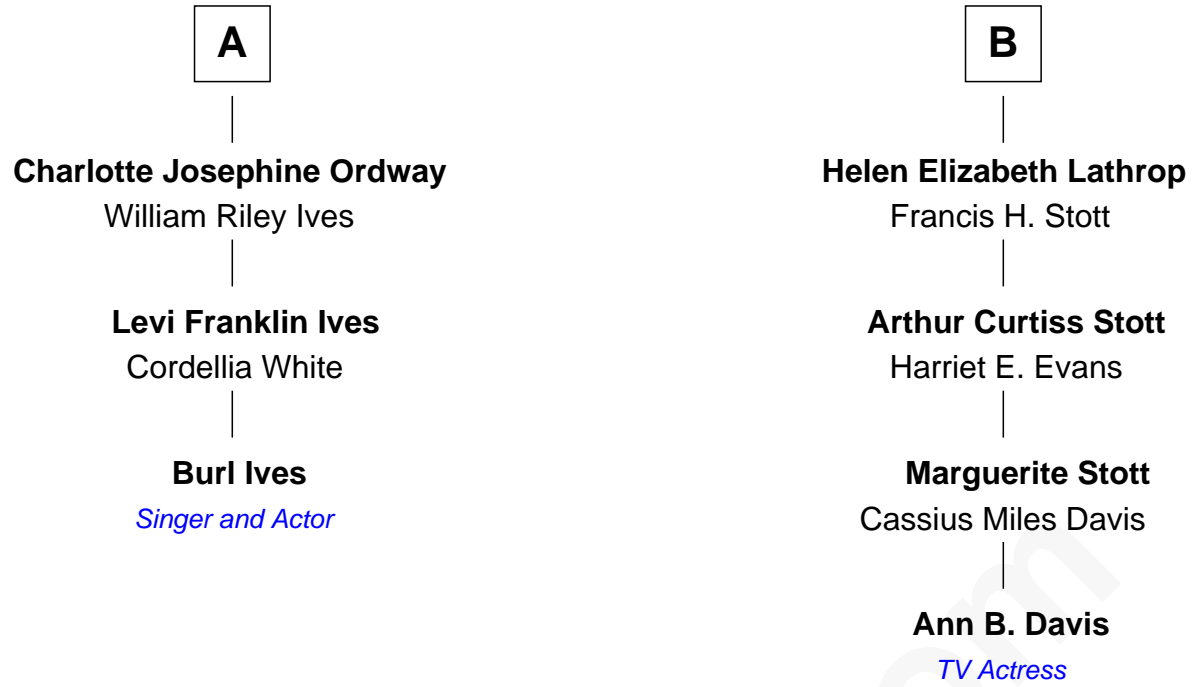

# FamousKin.com Relationship Chart of

**Burl Ives**

*Singer and Actor*

9th cousin 1 time removed of

**Ann B. Davis**

*TV Actress*

**John Winslow**

Mary Chilton

**Willis Johnson**

Jemima Smith

**Susannah Johnson**

Aaron Ordway

**Abraham Ordway**

Sally Wright

**A**

**Mary Winslow**

Edward Gray

**Desire Gray**

Nathaniel Southworth

**Elizabeth Southworth**

James Sproat

**Robert Sproat**

Hannah Southworth

**Zebedee Sproat**

Hannah Walker

**Catherine Sproat**

Gideon Cobb Lathrop

**Gideon Lathrop**

Elizabeth Dunlop

**B**

FamousKin.com