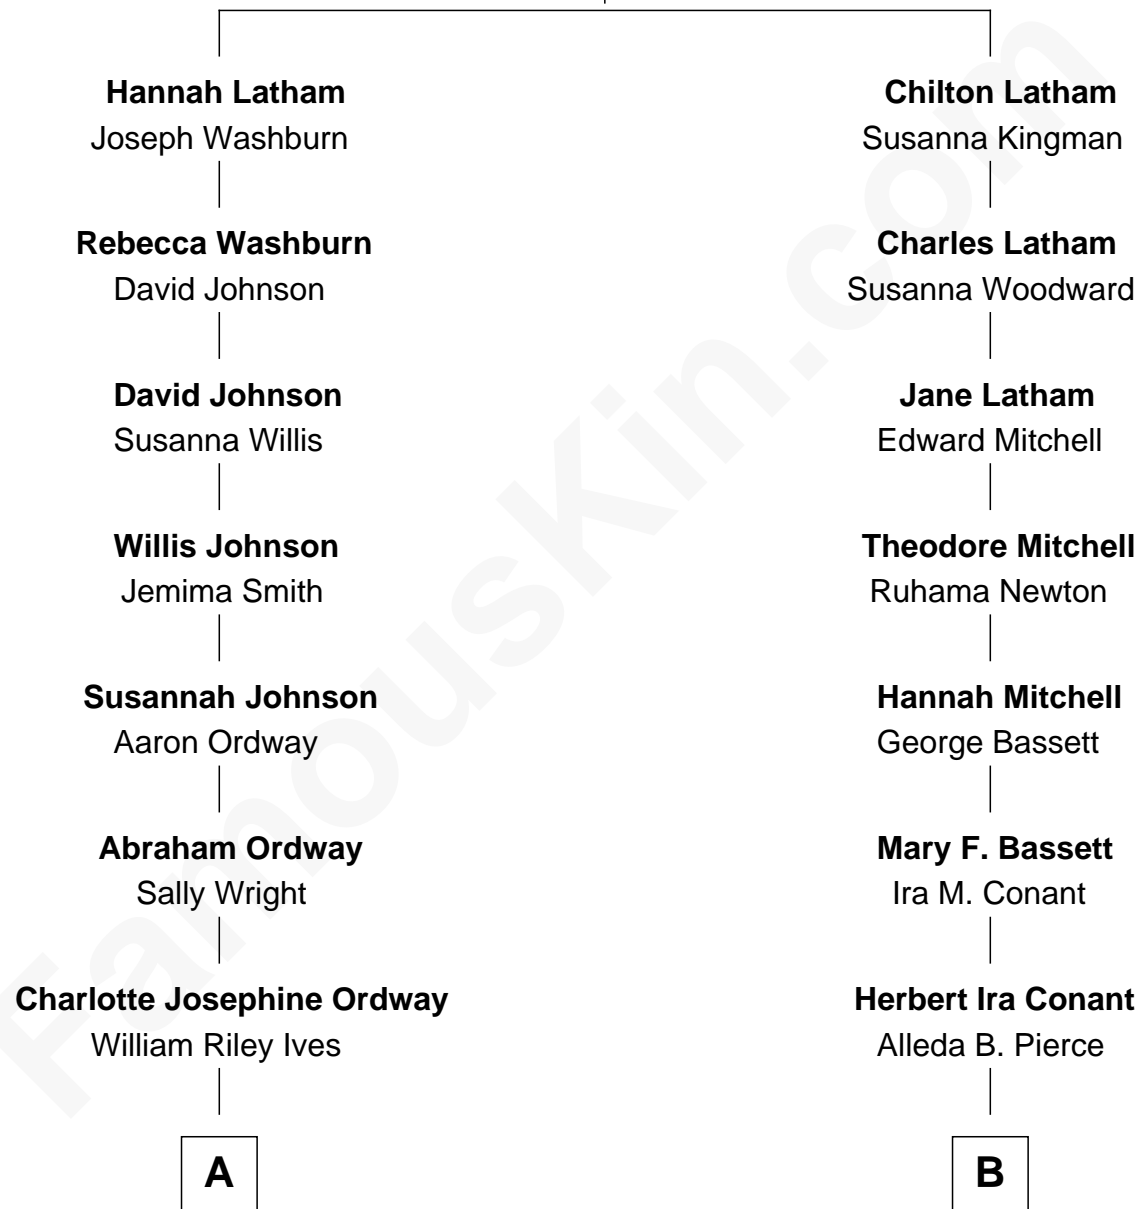

# FamousKin.com Relationship Chart of

**Burl Ives**

*Singer and Actor*

8th cousin 2 times removed of

**Nat Faxon**

*Actor, Comedian, Director and Screenwriter*

**Robert Latham**  
Susanna Winslow

**A**

**Levi Franklin Ives**

Cordellia White

**Burl Ives**

*Singer and Actor*

**B**

**Marie Bassett Conant**

Dr. Nathaniel Wales Faxon

**William Otis Faxon**