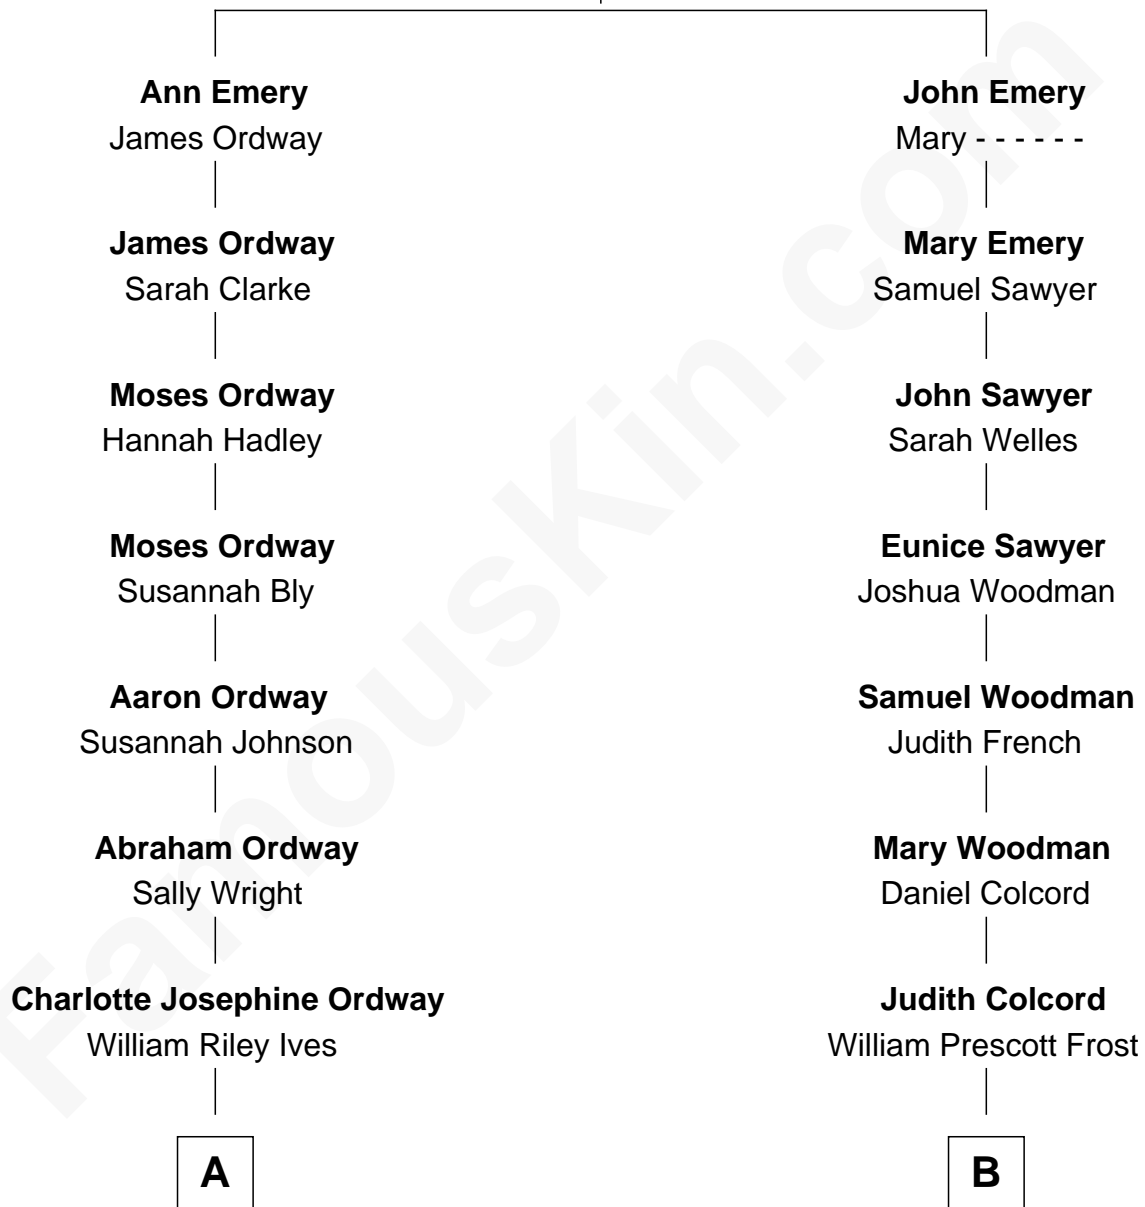

FamousKin.com Relationship Chart of

Burl Ives

Singer and Actor

8th cousin of

Robert Frost

Poet and Playwright

John Emery
Alice Grantham

A

Levi Franklin Ives

Cordellia White

Burl Ives

Singer and Actor

B

William Prescott Frost

Isabella Moodie

Robert Frost