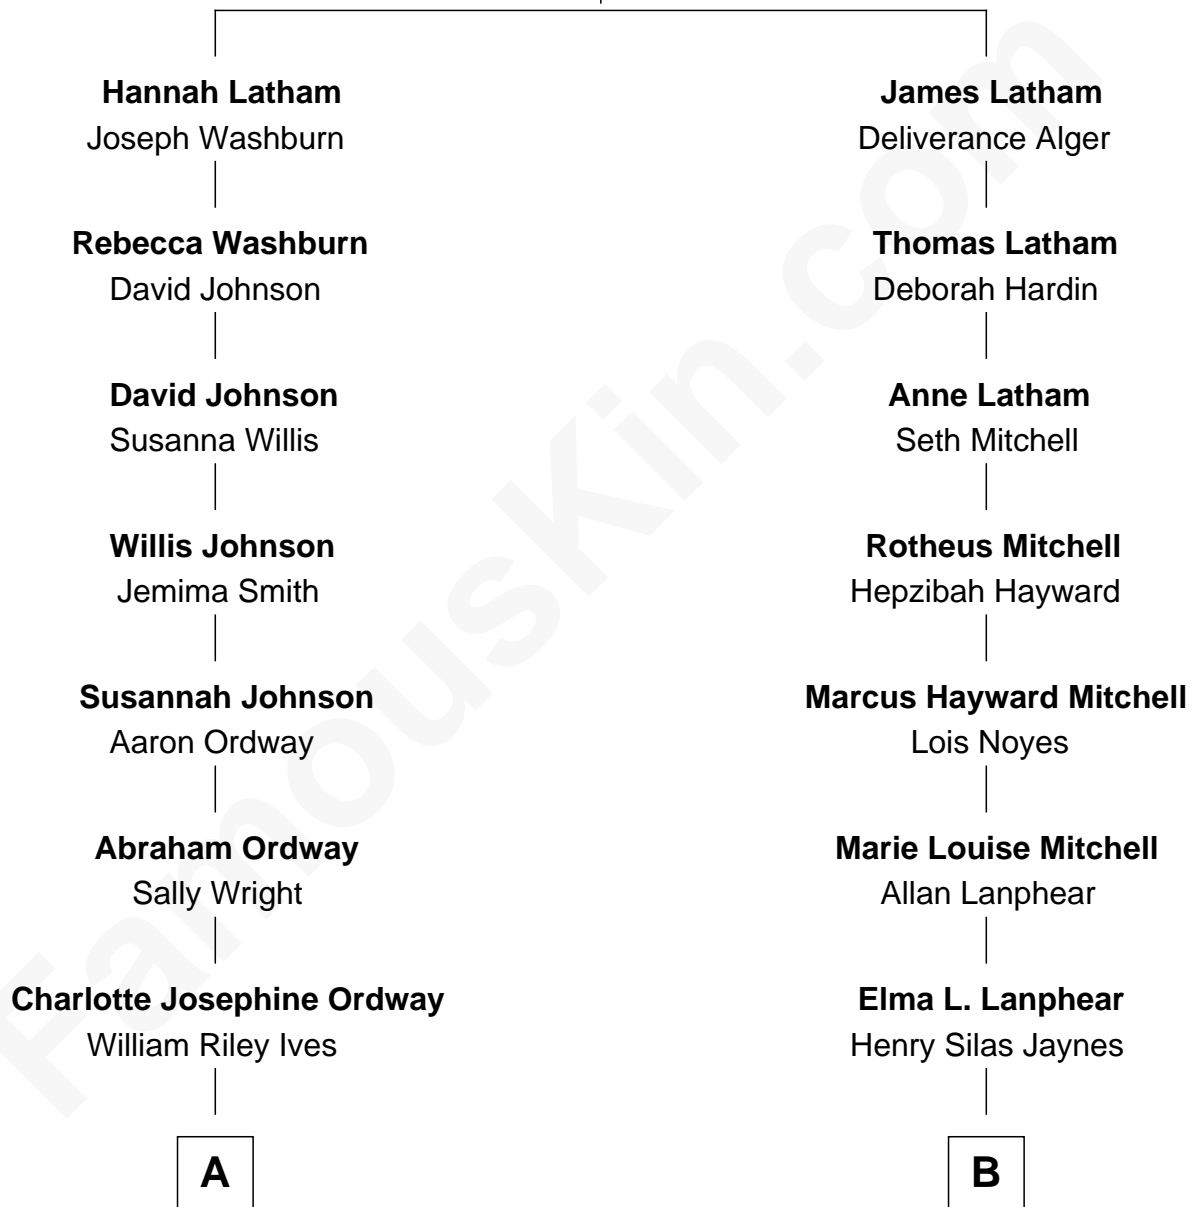

# FamousKin.com Relationship Chart of

**Burl Ives**

*Singer and Actor*

8th cousin of

**Henry Fonda**

*Movie Actor*

**Robert Latham**  
Susanna Winslow

**A**

**Levi Franklin Ives**

Cordellia White

**Burl Ives**

*Singer and Actor*

**B**

**Herberta Elma Jaynes**

William Brace Fonda

**Henry Fonda**