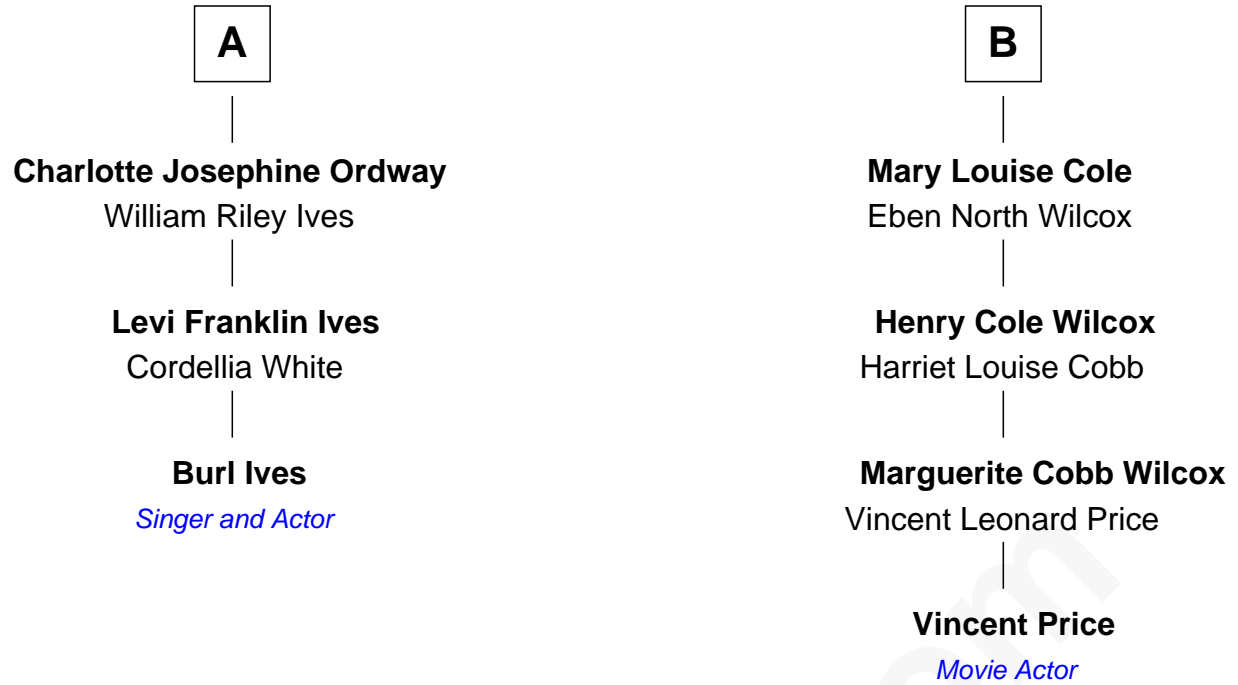

# FamousKin.com Relationship Chart of

**Burl Ives**

*Singer and Actor*

9th cousin 1 time removed of

**Vincent Price**

*Movie Actor*

**Thomas Hayward**

Susanna - - - - -

**Nathaniel Hayward**

Hannah Willis

**Samuel Hayward**

Elizabeth - - - - -

**Patience Hayward**

John Willis

**Susanna Willis**

David Johnson

John Howard

**Elizabeth Howard**

Edward Fobes

**Elizabeth Fobes**

Joseph Keith

**Martha Keith**

Constant Southworth

**Elizabeth Southworth**

Joseph Cole

**Luther Cole**

Mary Gould

**Henry Stephen Cole**

Victorie Desnoyers

**B**

FamousKin.com