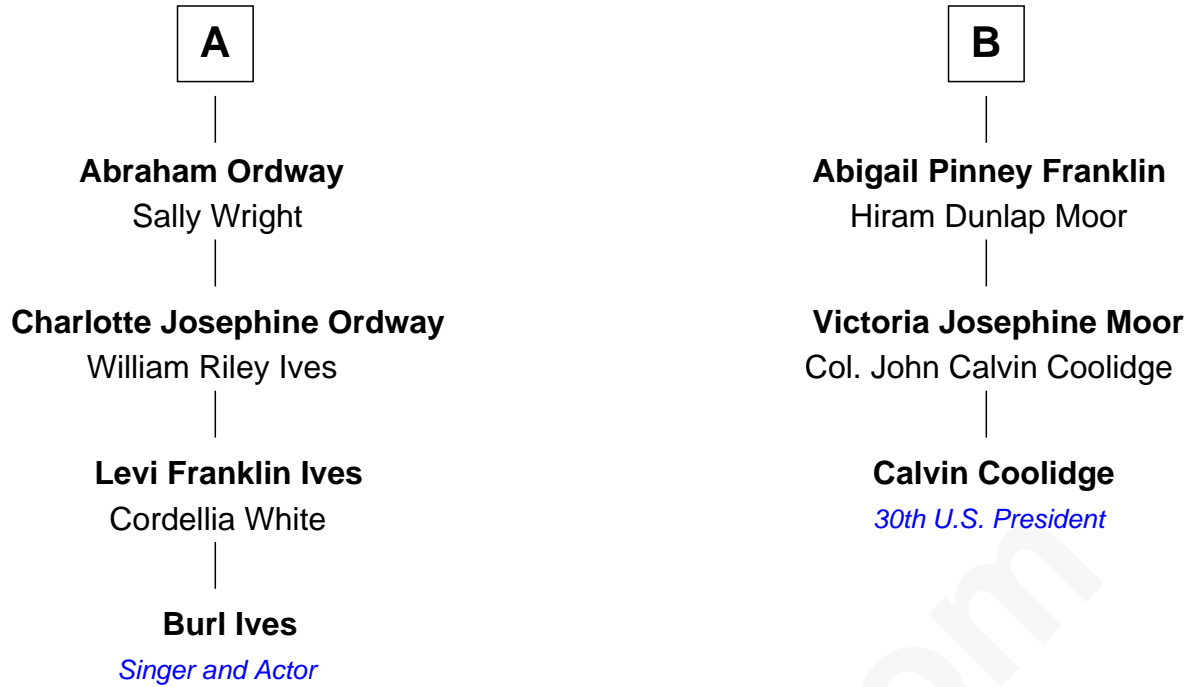

FamousKin.com Relationship Chart of

Burl Ives

Singer and Actor

9th cousin 1 time removed of

Calvin Coolidge

30th U.S. President

Edward Winslow

Magdalen Oliver

FamousKin.com