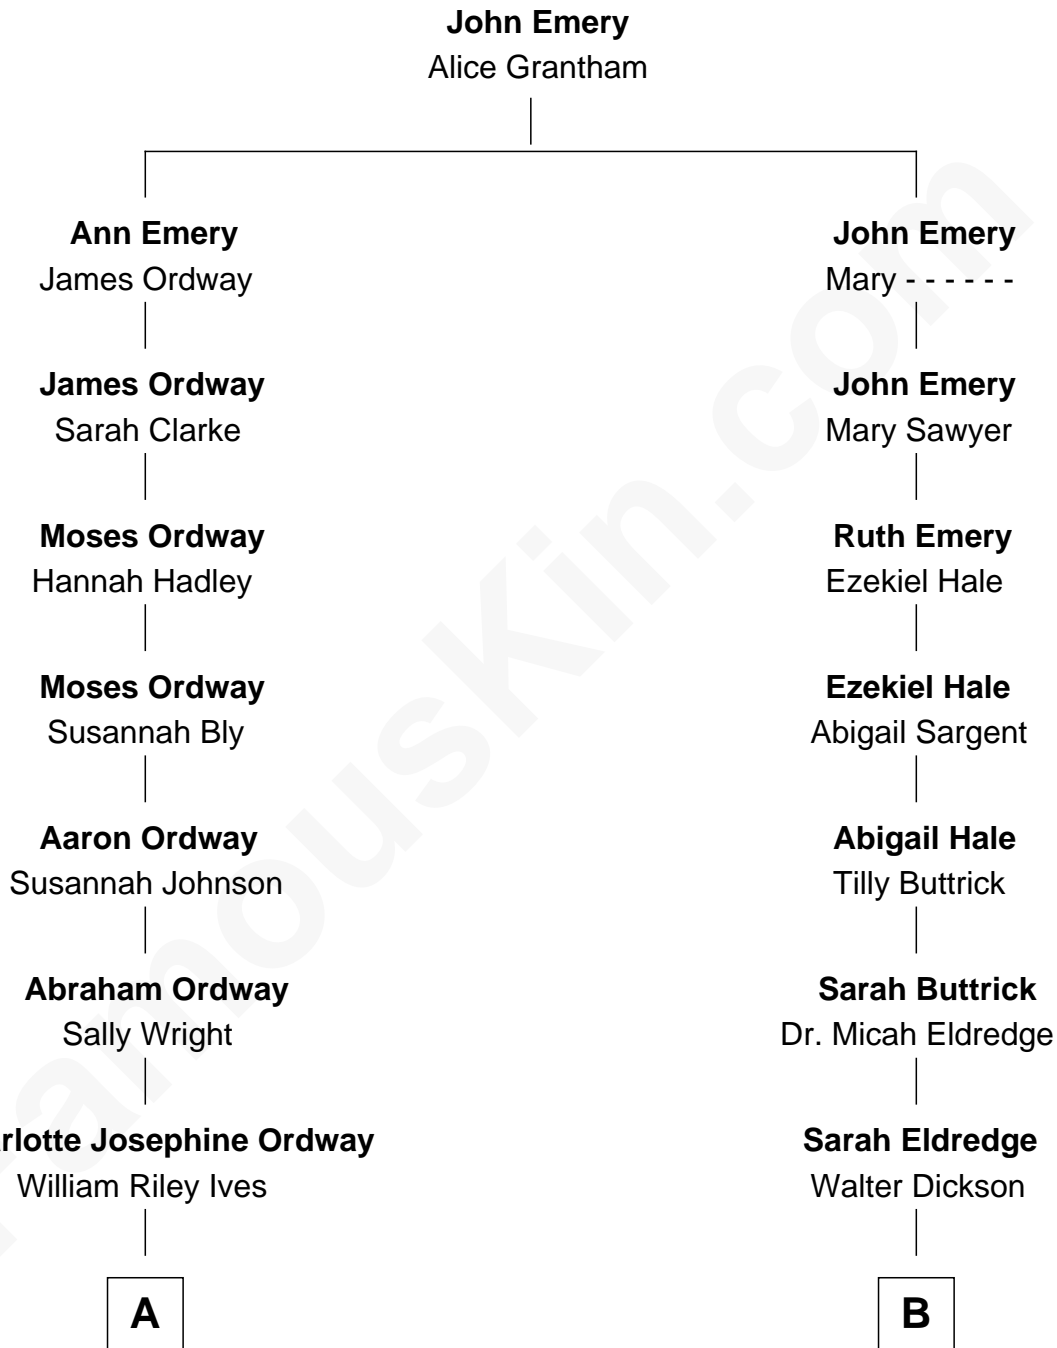

FamousKin.com Relationship Chart of

Burl Ives

Singer and Actor

8th cousin 1 time removed of

John Steinbeck

Author of The Grapes of Wrath

A

Levi Franklin Ives

Cordellia White

Burl Ives

Singer and Actor

B

Almira Ann Dickson

Johann Adolf Großsteinbeck

John Ernst Steinbeck

Olive Hamilton