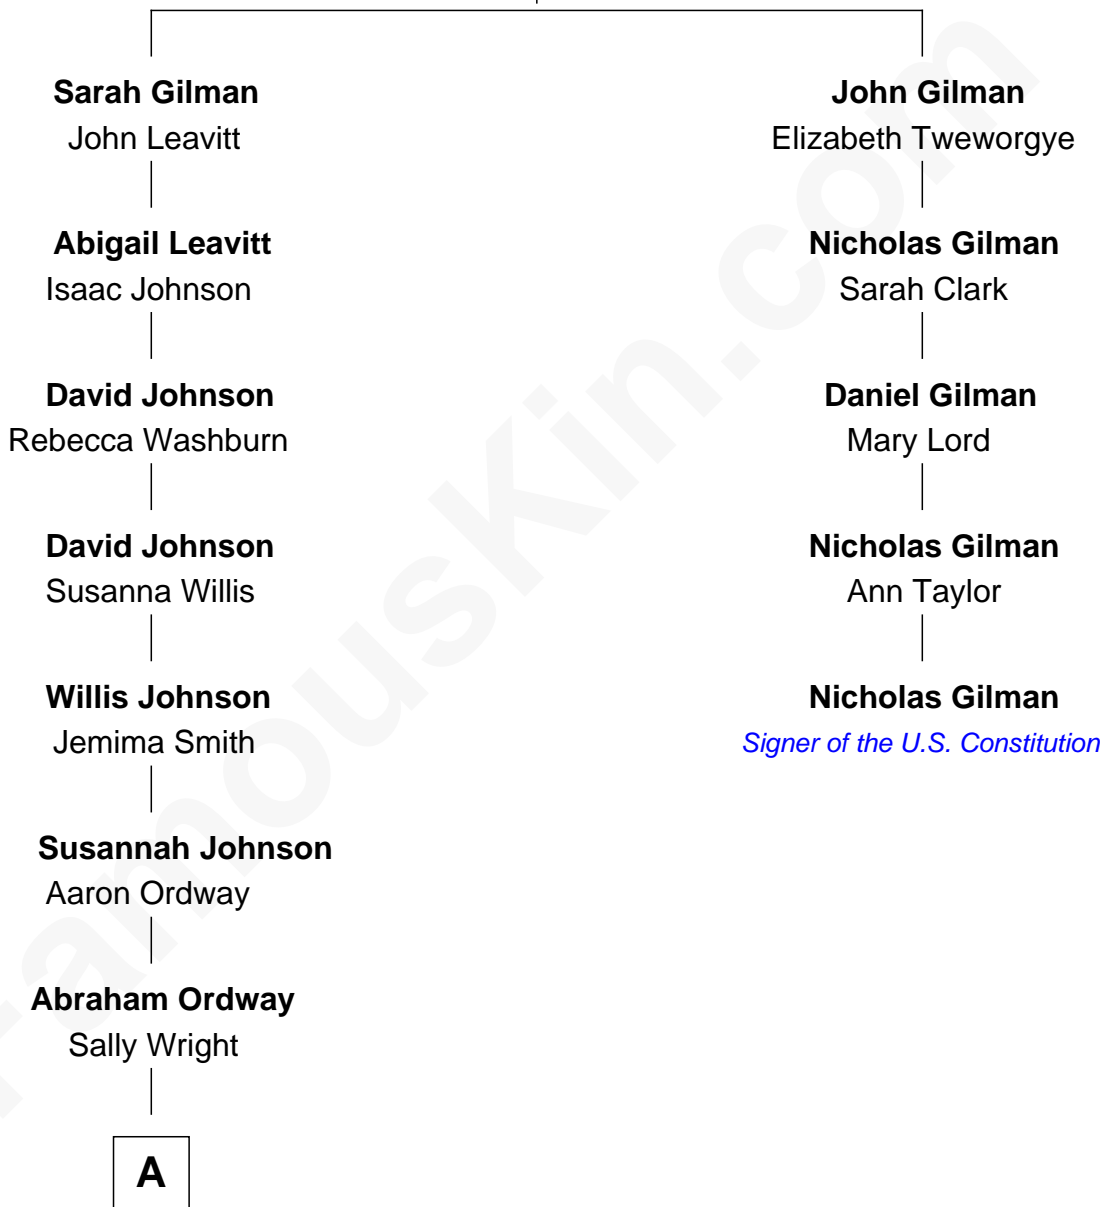

FamousKin.com Relationship Chart of

Burl Ives

Singer and Actor

4th cousin 5 times removed of

Nicholas Gilman

Signer of the U.S. Constitution

Edward Gilman

Mary Clark

A

Charlotte Josephine Ordway

William Riley Ives

Levi Franklin Ives

Cordellia White

Burl Ives

Singer and Actor

FamousKin.com