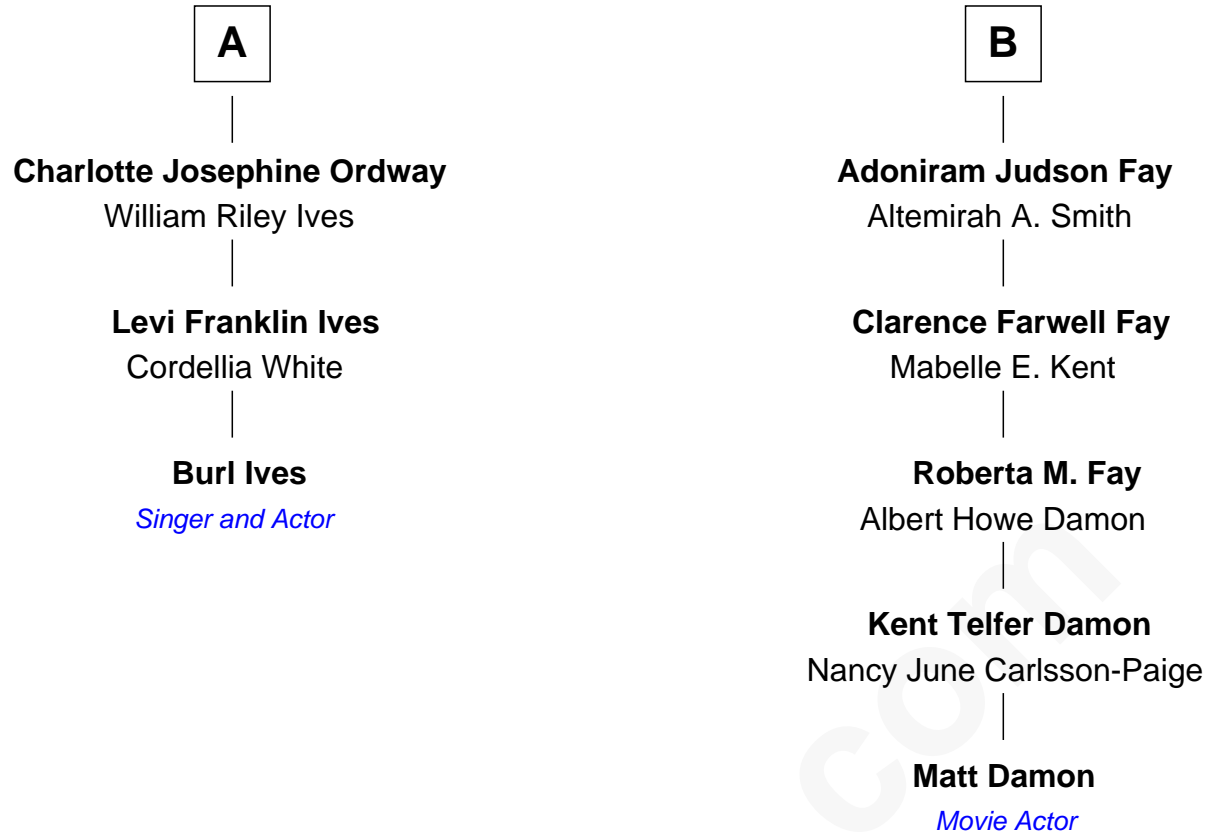

# FamousKin.com Relationship Chart of

**Burl Ives**

*Singer and Actor*

9th cousin 2 times removed of

**Matt Damon**

*Movie Actor*

**John Johnson**

Mary Heath

FamousKin.com