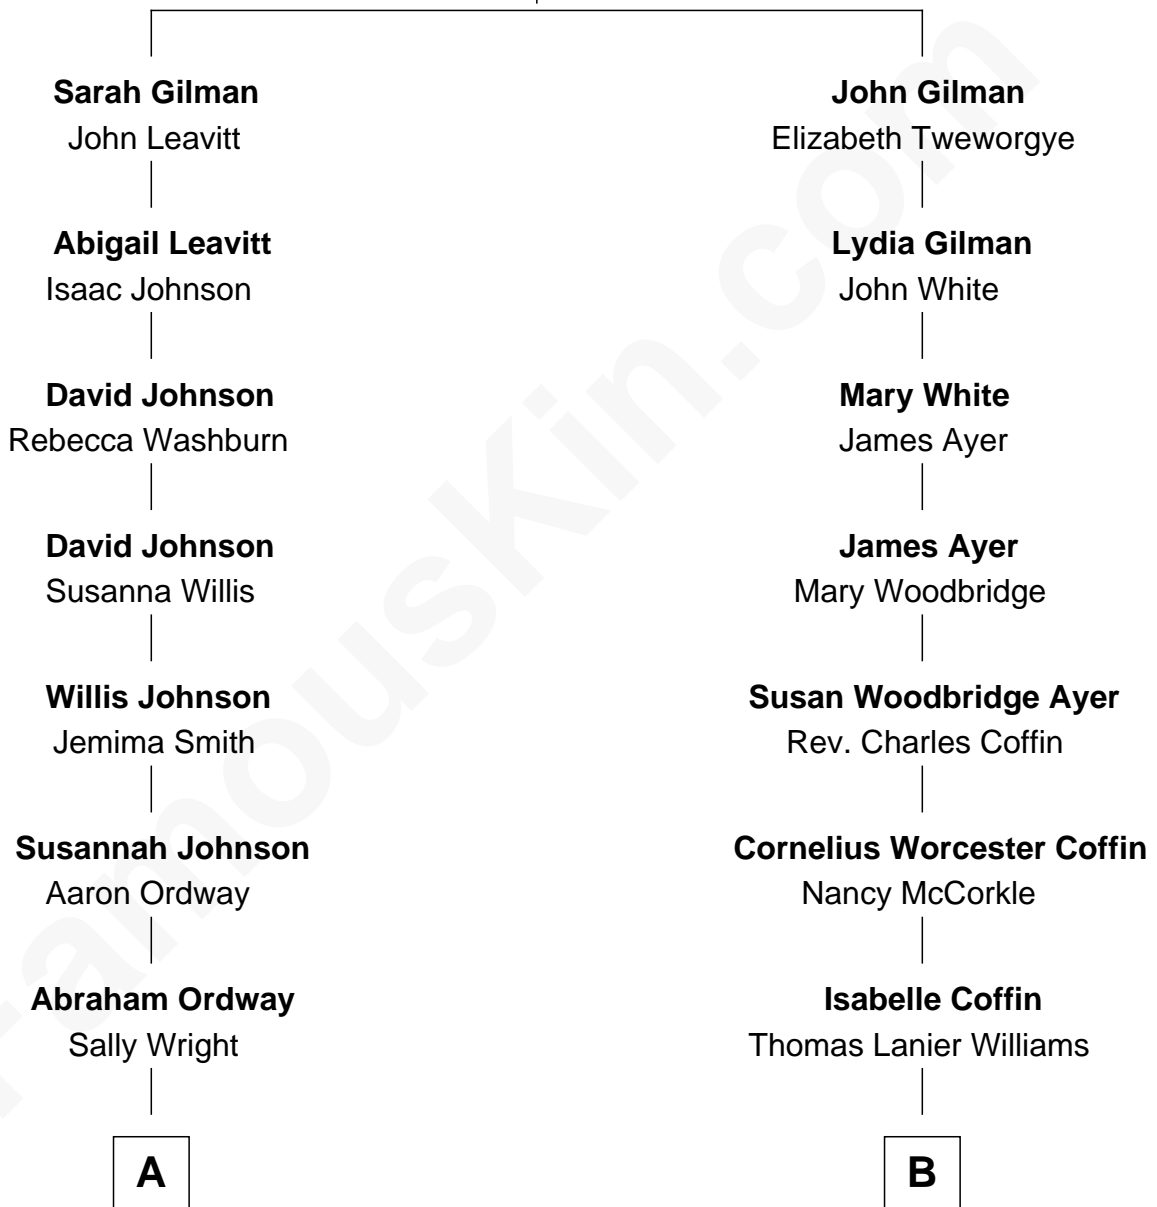

FamousKin.com Relationship Chart of

Burl Ives

Singer and Actor

8th cousin 1 time removed of

Tennessee Williams

Author of A Streetcar Named Desire

Edward Gilman

Mary Clark

A

Charlotte Josephine Ordway

William Riley Ives

Levi Franklin Ives

Cordellia White

Burl Ives

Singer and Actor

B