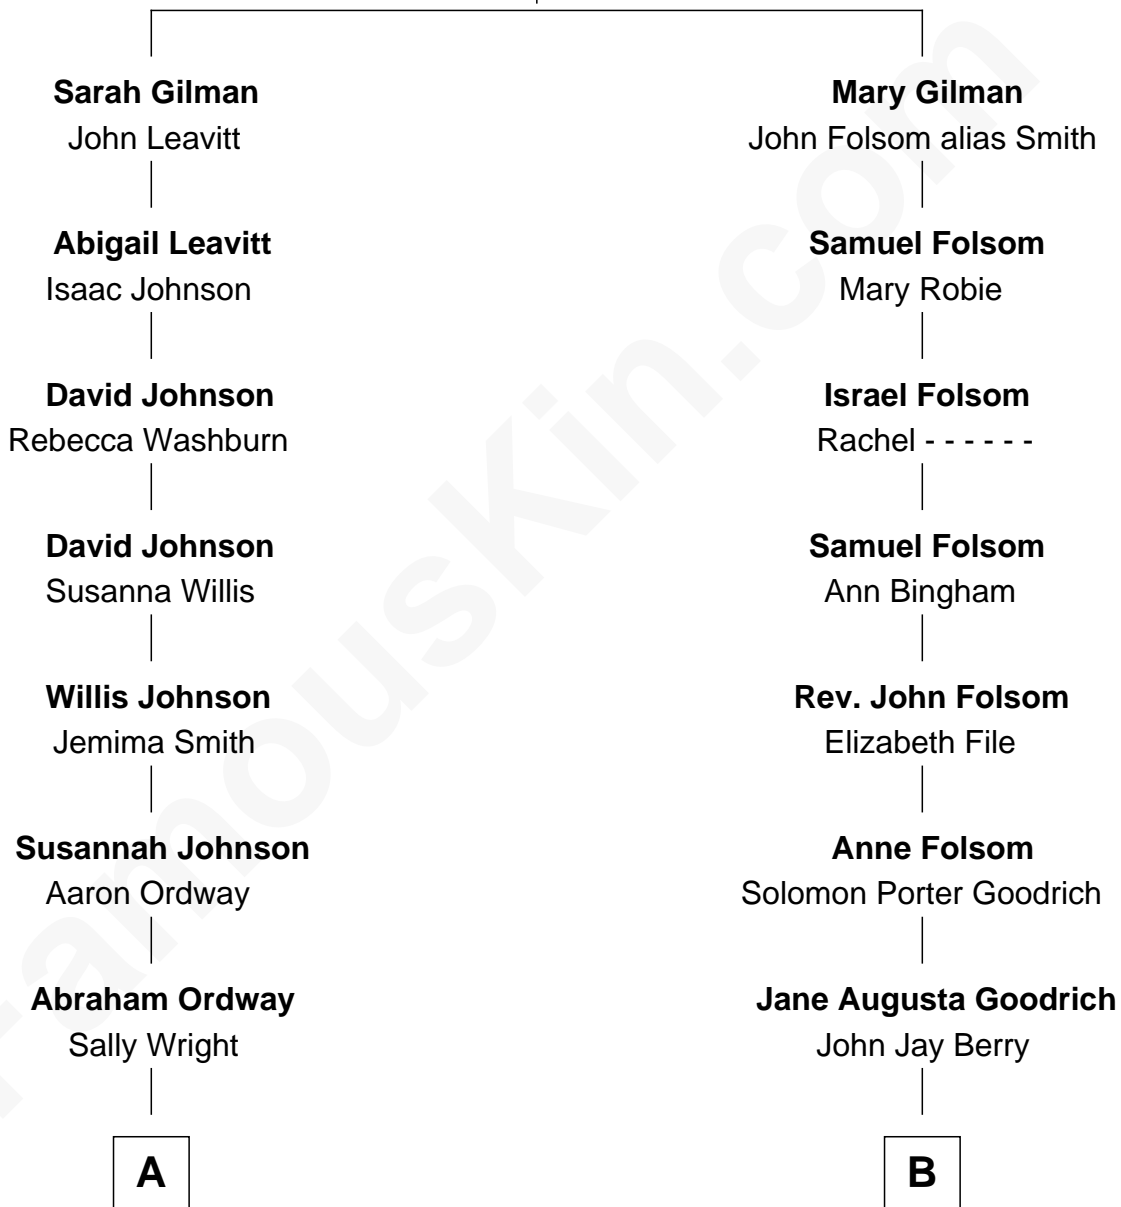

FamousKin.com Relationship Chart of

Burl Ives

Singer and Actor

9th cousin 2 times removed of

Sally Field

TV and Movie Actress

Edward Gilman

Mary Clark

A

Charlotte Josephine Ordway

William Riley Ives

Levi Franklin Ives

Cordellia White

Burl Ives

Singer and Actor

B

Alexander M. Berry

Rachel Benson

Charlotte Berry

John Quincy Field

Fleet Folsom Field

Jane Elizabeth Fox

Richard Dryden Field

Margaret Joy Morlan