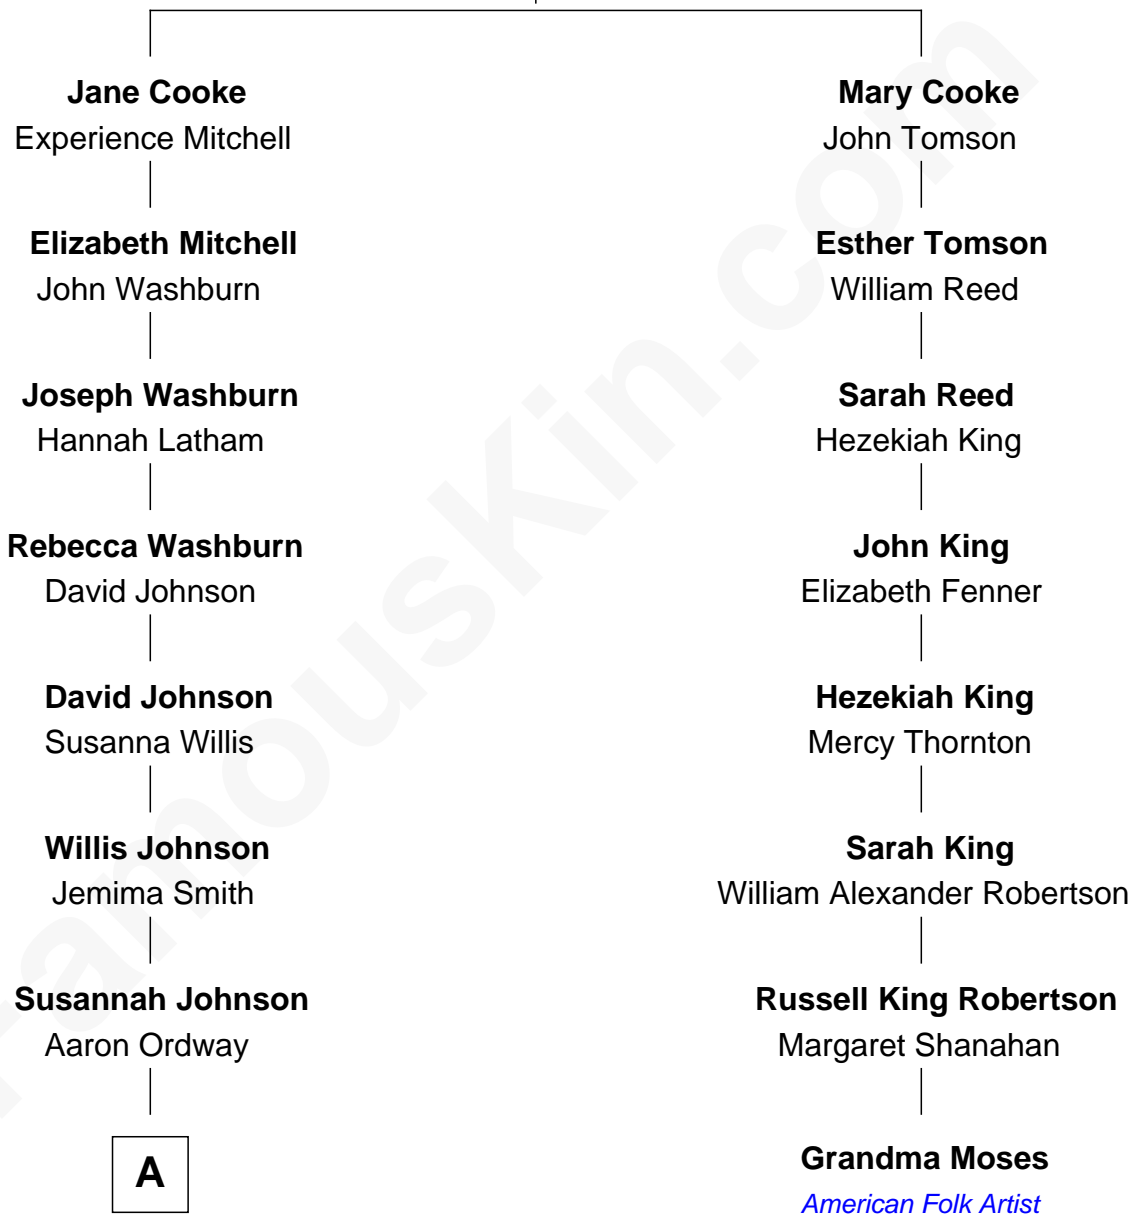

FamousKin.com Relationship Chart of

Burl Ives

Singer and Actor

7th cousin 3 times removed of

Grandma Moses

American Folk Artist

Francis Cooke
Hester le Mahieu

FamousKin.com