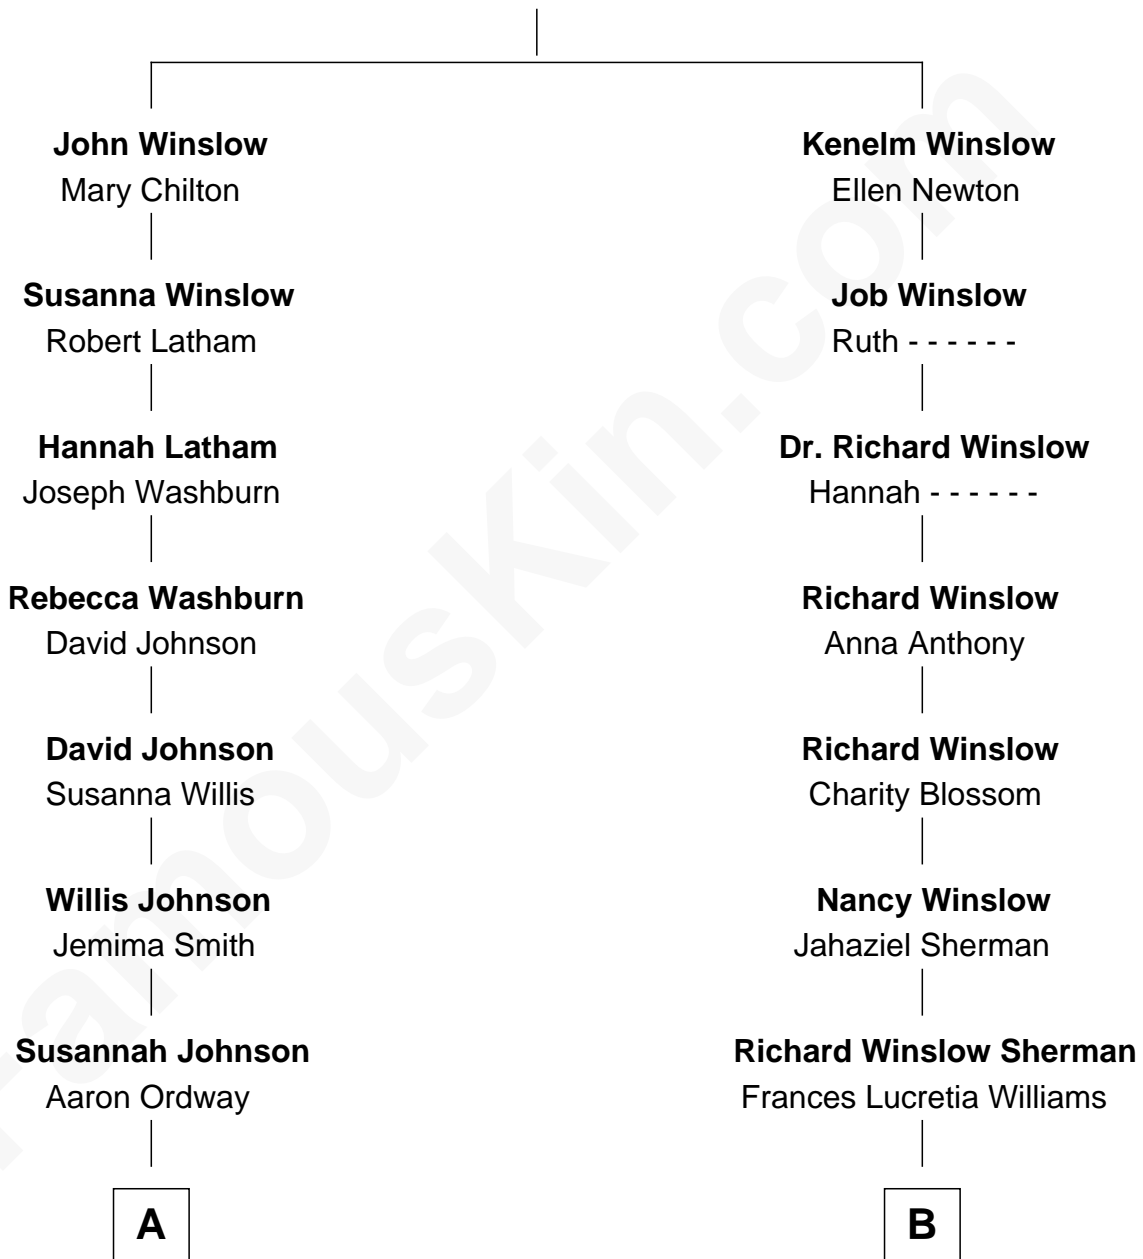

FamousKin.com Relationship Chart of

Burl Ives

Singer and Actor

8th cousin 2 times removed of

James Sherman

27th U.S. Vice-President

Edward Winslow

Magdalen Oliver

FamousKin.com