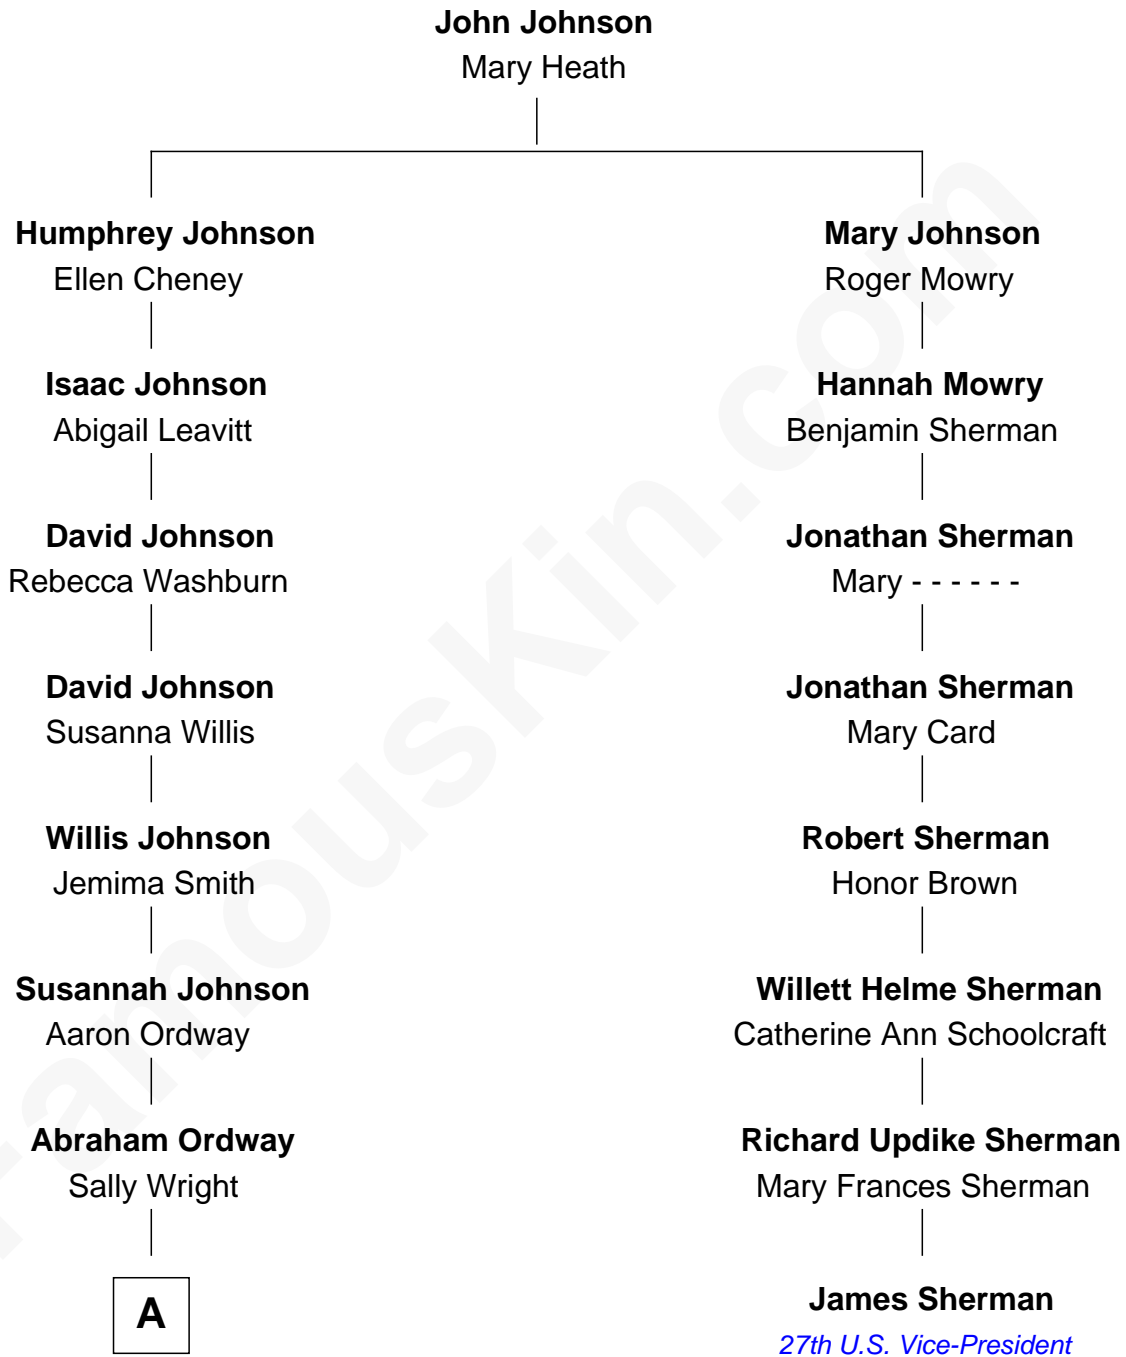

FamousKin.com Relationship Chart of

Burl Ives

Singer and Actor

7th cousin 2 times removed of

James Sherman

27th U.S. Vice-President

A

Charlotte Josephine Ordway

William Riley Ives

Levi Franklin Ives

Cordellia White

Burl Ives

Singer and Actor

FamousKin.com