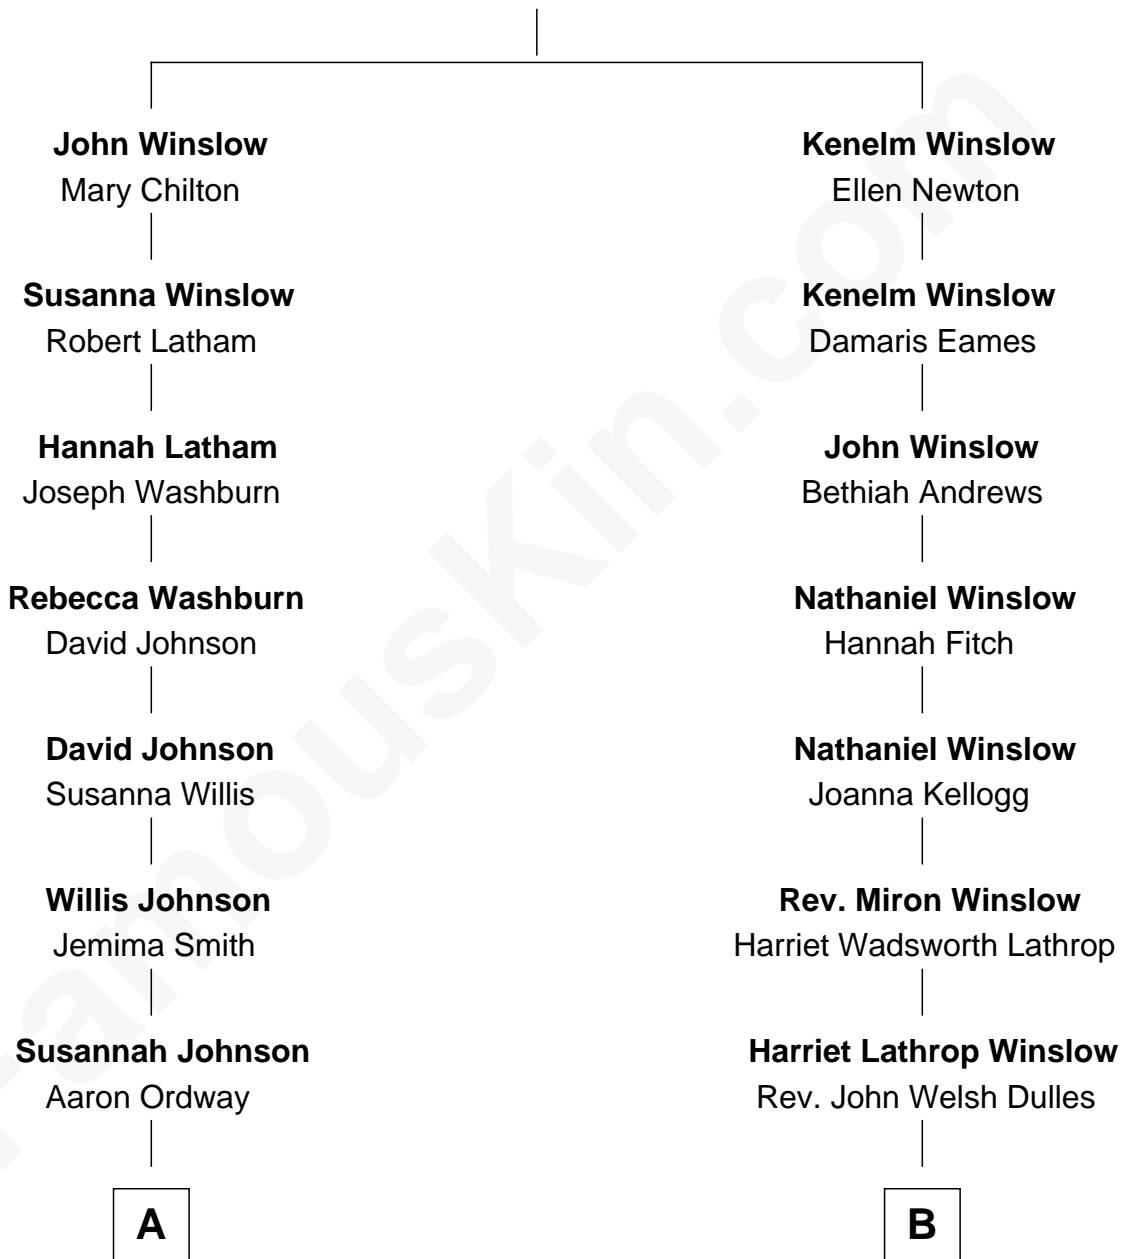

FamousKin.com Relationship Chart of

Burl Ives

Singer and Actor

8th cousin 2 times removed of

Allen Dulles

5th Director of the C.I.A.

Edward Winslow

Magdalen Oliver

FamousKin.com