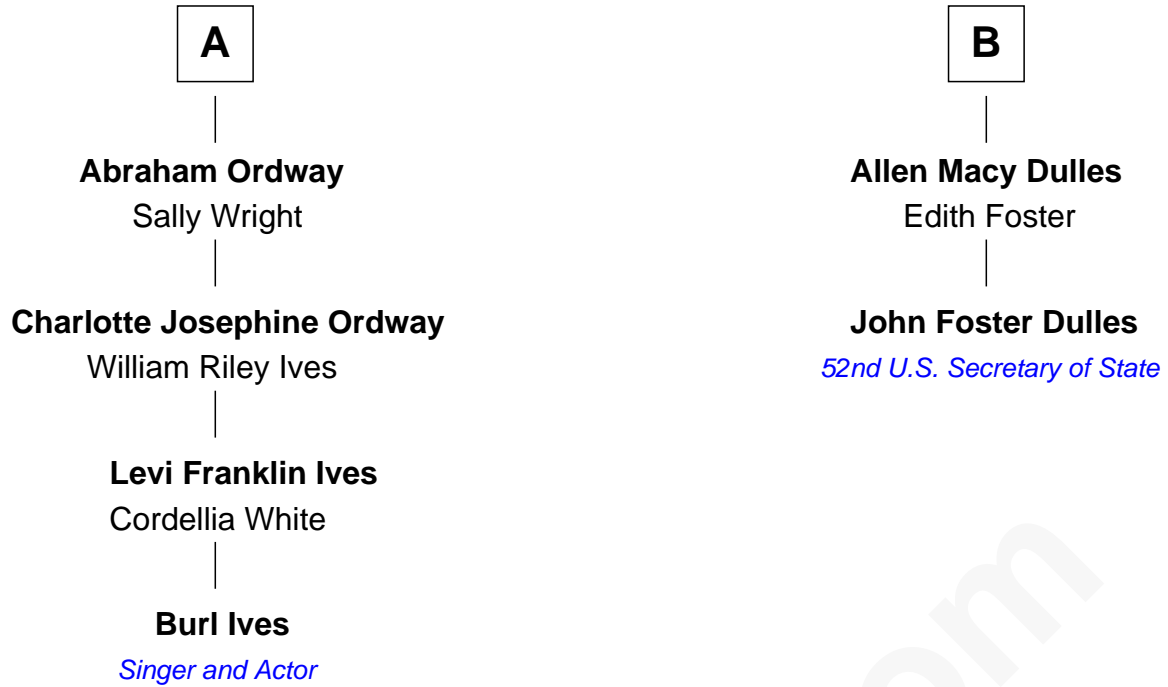

# FamousKin.com Relationship Chart of

**Burl Ives**

*Singer and Actor*

8th cousin 2 times removed of

**John Foster Dulles**

*52nd U.S. Secretary of State*

**Edward Winslow**

Magdalen Oliver

Ellen Newton

**Kenelm Winslow**

Damaris Eames

**John Winslow**

Bethiah Andrews

**Nathaniel Winslow**

Hannah Fitch

**Nathaniel Winslow**

Joanna Kellogg

**Rev. Miron Winslow**

Harriet Wadsworth Lathrop

**Harriet Lathrop Winslow**

Rev. John Welsh Dulles

**B**

FamousKin.com