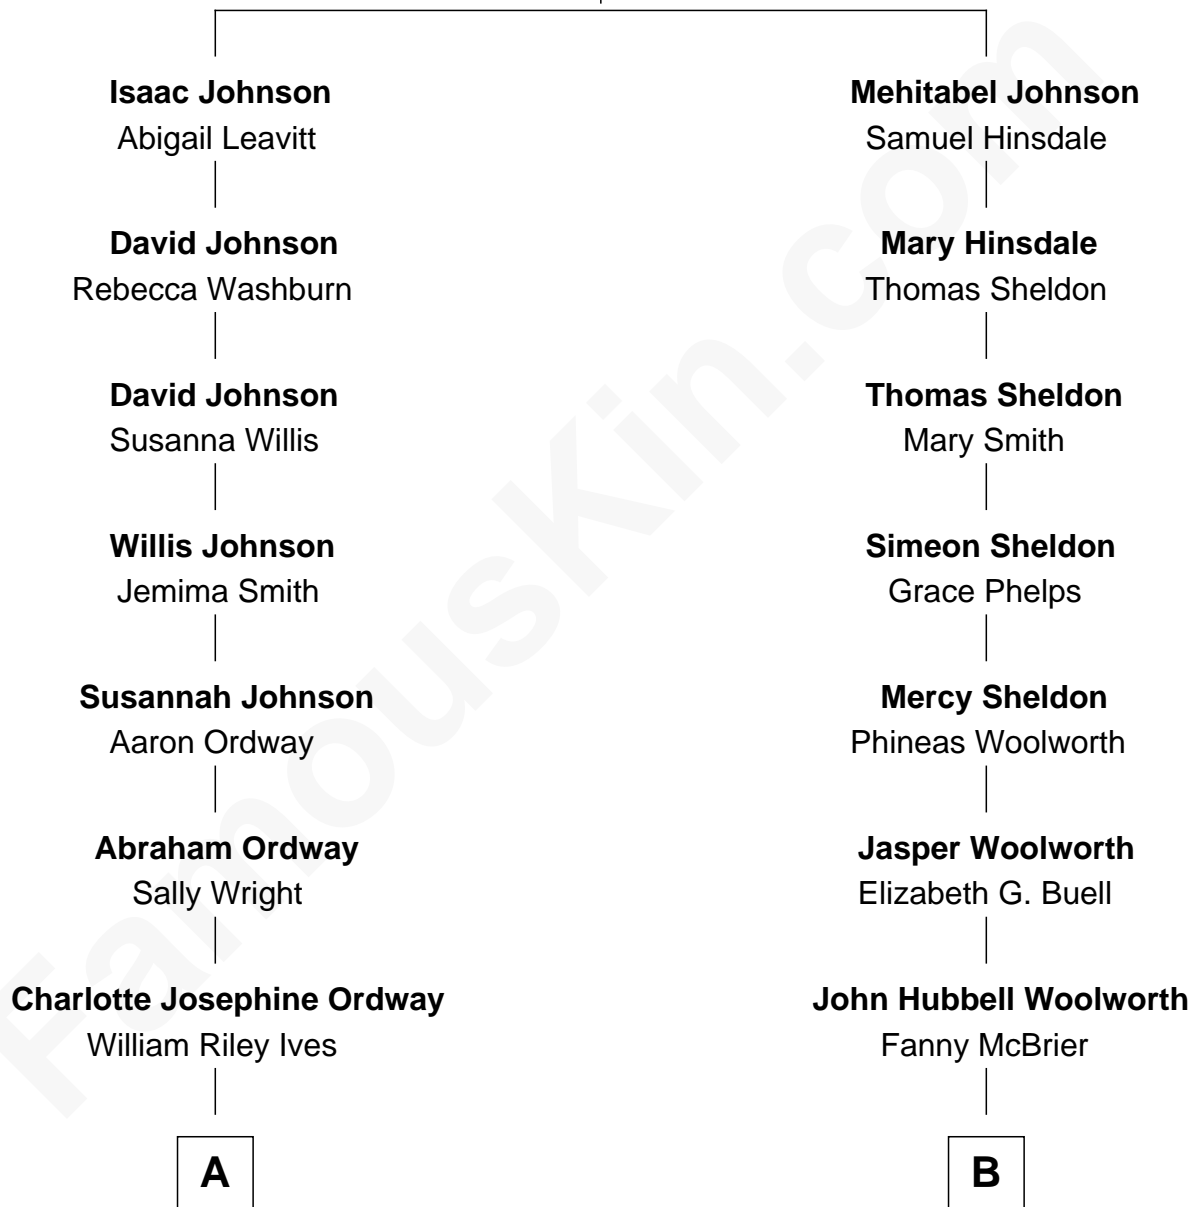

# FamousKin.com Relationship Chart of

**Burl Ives**

*Singer and Actor*

8th cousin 1 time removed of

**Barbara Hutton**

*Socialite (aka "Poor Little Rich Girl")*

**Humphrey Johnson**

Ellen Cheney

FamousKin.com