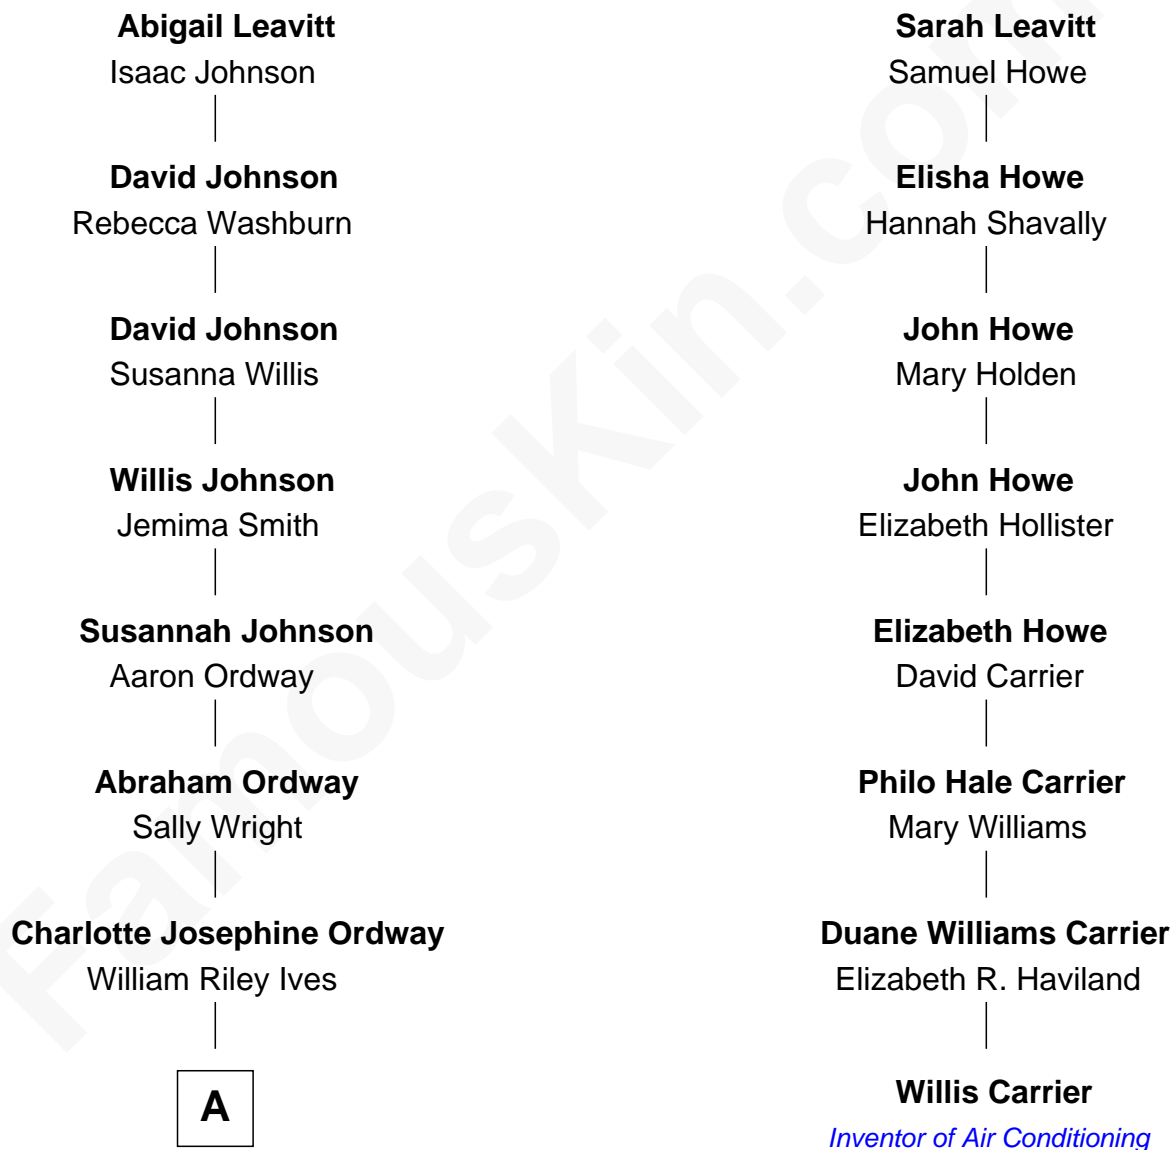

# FamousKin.com Relationship Chart of

**Burl Ives**

*Singer and Actor*

7th cousin 1 time removed of

**Willis Carrier**

*Inventor of Air Conditioning*

**John Leavitt**

Sarah Gilman

**A**

—  
**Levi Franklin Ives**

Cordellia White

—  
**Burl Ives**

*Singer and Actor*

FamousKin.com