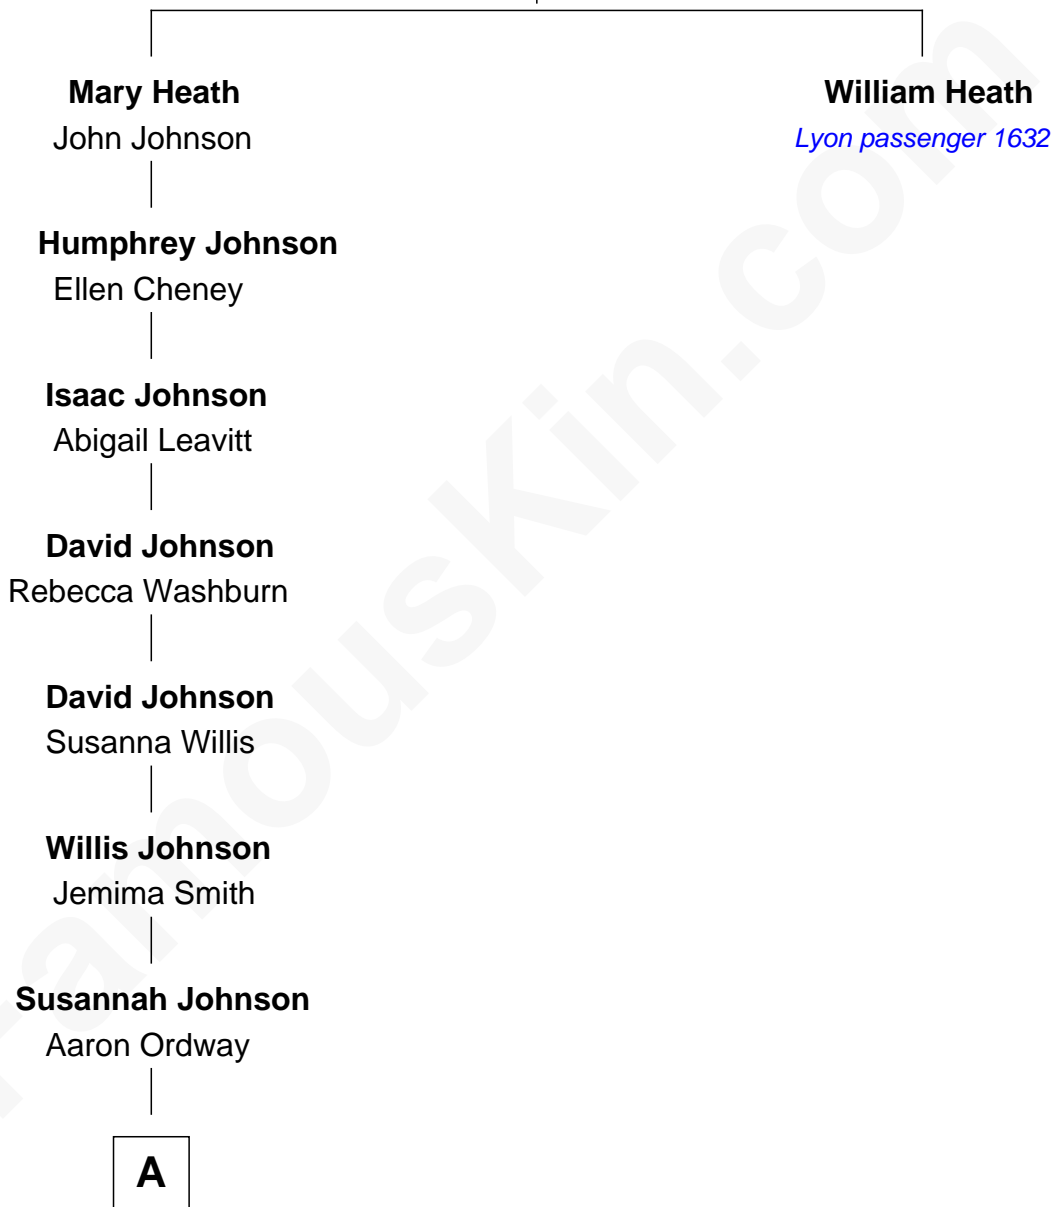

FamousKin.com Relationship Chart of

Burl Ives

Singer and Actor

8th great-grandnephew of

William Heath

(c1591 - 1652) Lyon passenger 1632

William Heath

Agnes Cheney

FamousKin.com