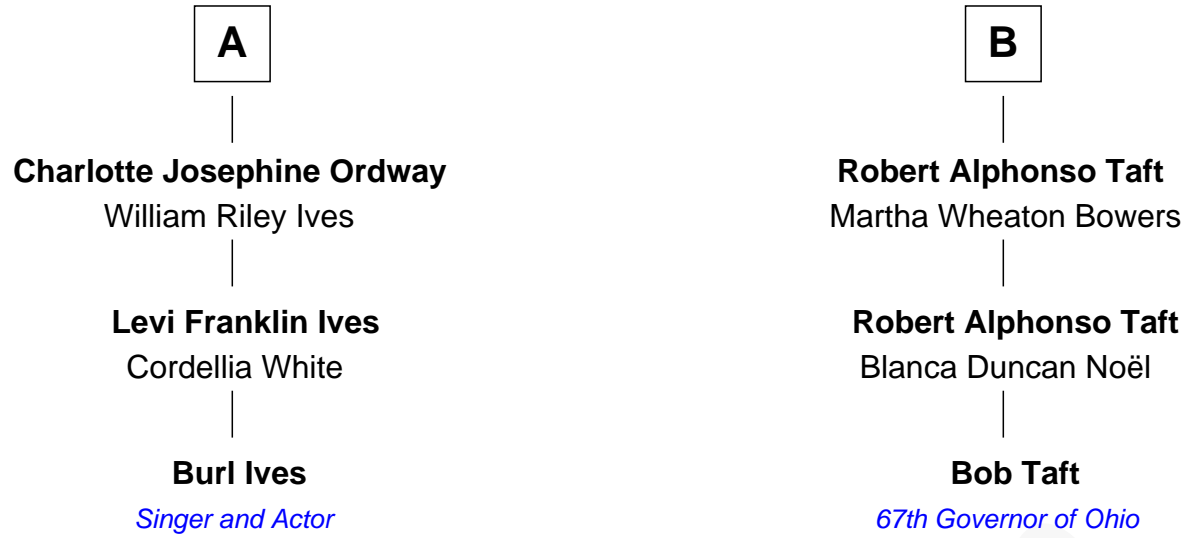

FamousKin.com Relationship Chart of

Burl Ives

Singer and Actor

9th cousin of

Bob Taft

67th Governor of Ohio

Experience Mitchell

*with wife
Jane Cooke*

Edmund Rawson

Rebecca Washburn

David Johnson

Abner Rawson

Mary Allen

David Johnson

Susanna Willis

Rhoda Rawson

Aaron Taft

Willis Johnson

Jemima Smith

Peter Rawson Taft

Sylvia Howard

Susannah Johnson

Aaron Ordway

Alphonso Taft

Louisa Maria Torrey

Abraham Ordway

Sally Wright

William Howard Taft

Helen Louise Herron

A

B

FamousKin.com