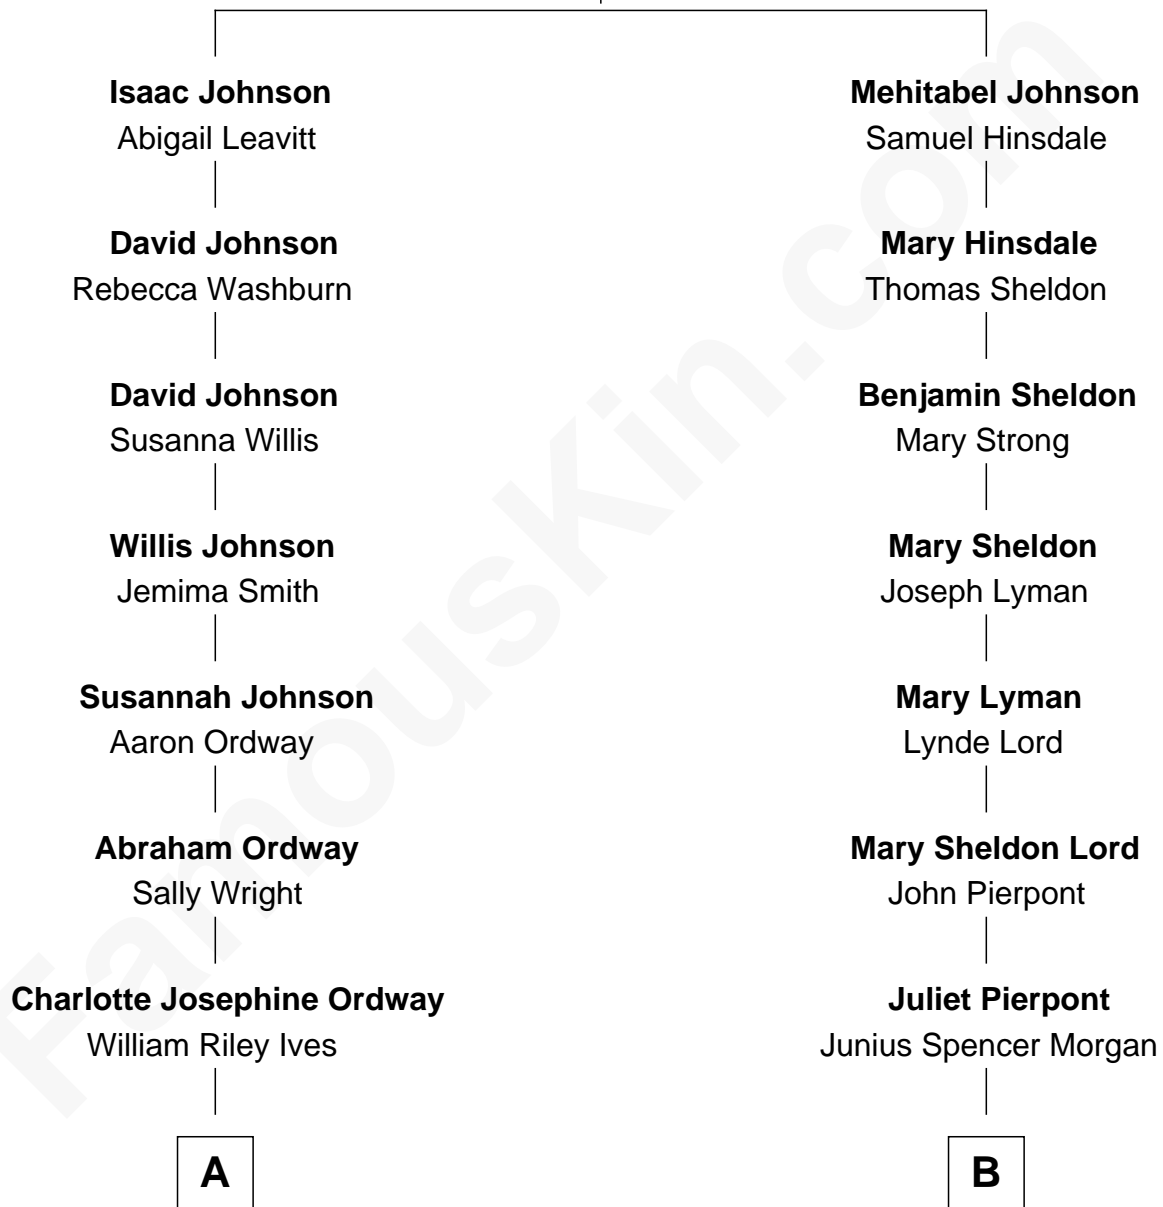

FamousKin.com Relationship Chart of

Burl Ives

Singer and Actor

8th cousin 1 time removed of

Henry Sturgis Morgan

Co-Founder of Morgan Stanley

Humphrey Johnson

Ellen Cheney

A

Levi Franklin Ives

Cordellia White

Burl Ives

Singer and Actor

B

John Pierpont Morgan

Frances Louisa Tracy