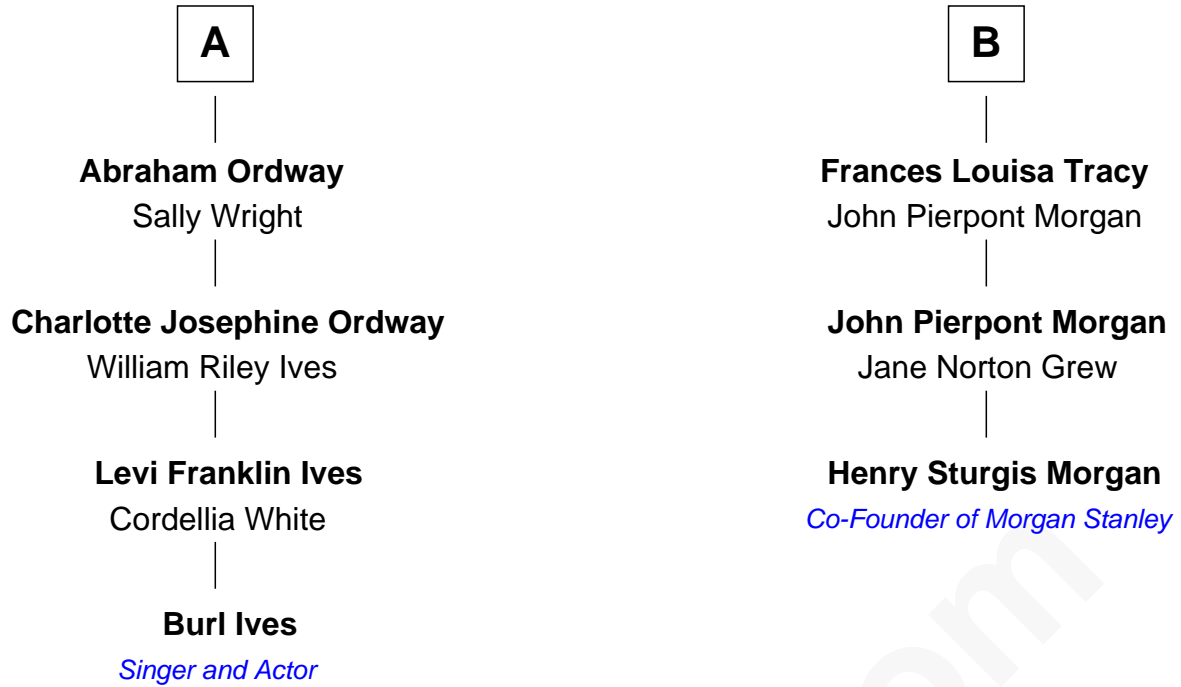

FamousKin.com Relationship Chart of

Burl Ives

Singer and Actor

9th cousin 1 time removed of

Henry Sturgis Morgan

Co-Founder of Morgan Stanley

Thomas Mitchell

Maria Tromdin

Experience Mitchell

Jane Cooke

Elizabeth Mitchell

John Washburn

Joseph Washburn

Hannah Latham

Rebecca Washburn

David Johnson

David Johnson

Susanna Willis

Willis Johnson

Jemima Smith

Susannah Johnson

Aaron Ordway

A

Constant Mitchell

Joseph Kirkland

Gen. Joseph Kirkland

Sarah Backus

Louisa Kirkland

Charles F. Tracy

B

FamousKin.com