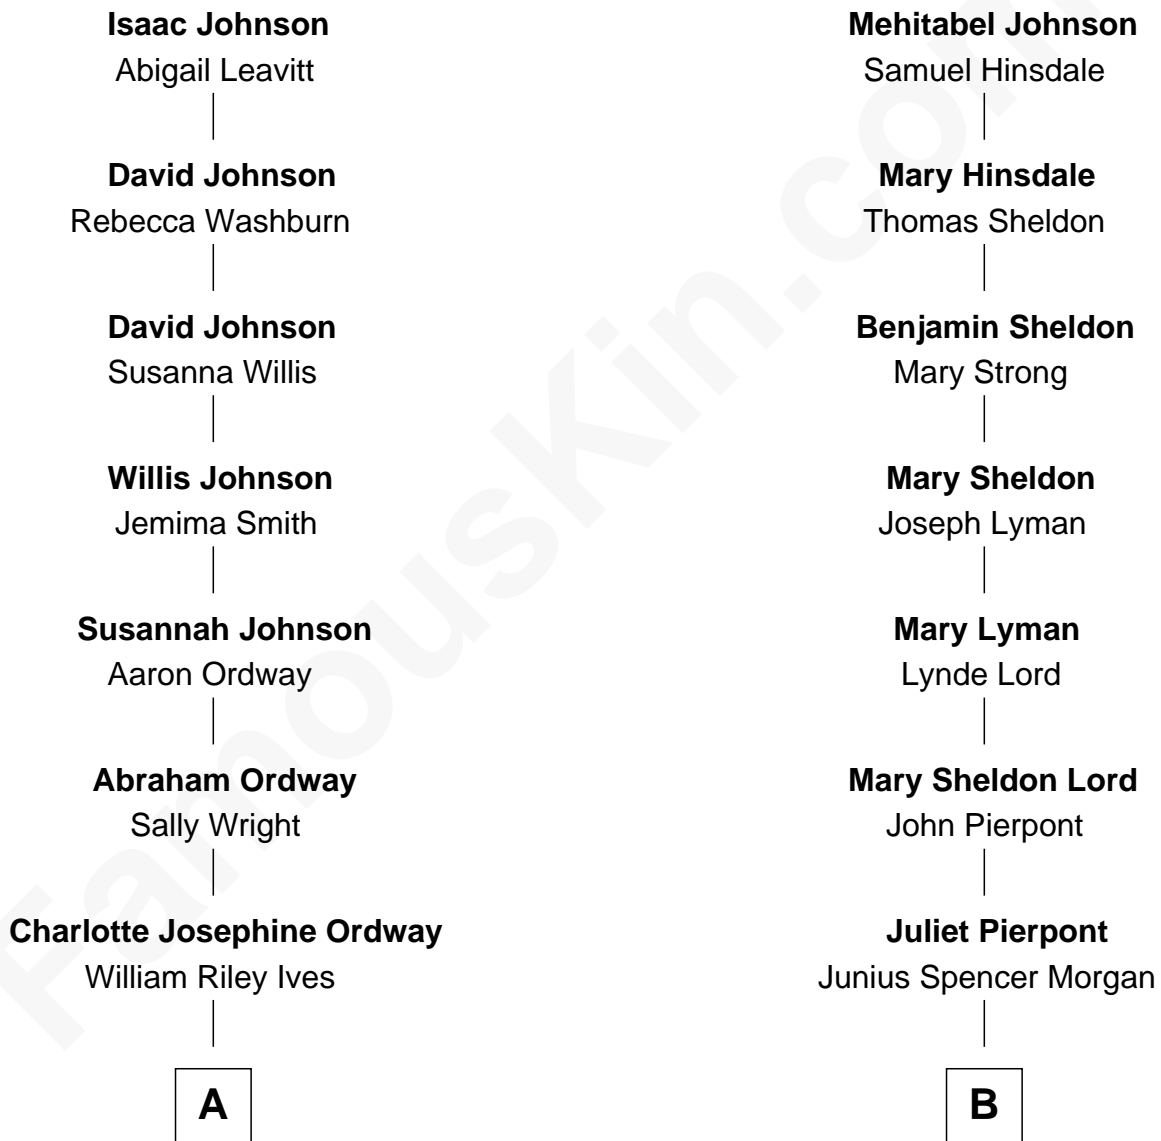

# FamousKin.com Relationship Chart of

**Burl Ives**

*Singer and Actor*

8th cousin of

**J.P. Morgan, Jr.**

*American Banker and Philanthropist*

**Humphrey Johnson**

Ellen Cheney

**A**

**Levi Franklin Ives**

Cordellia White

**Burl Ives**

*Singer and Actor*

**B**

**John Pierpont Morgan**

Frances Louisa Tracy