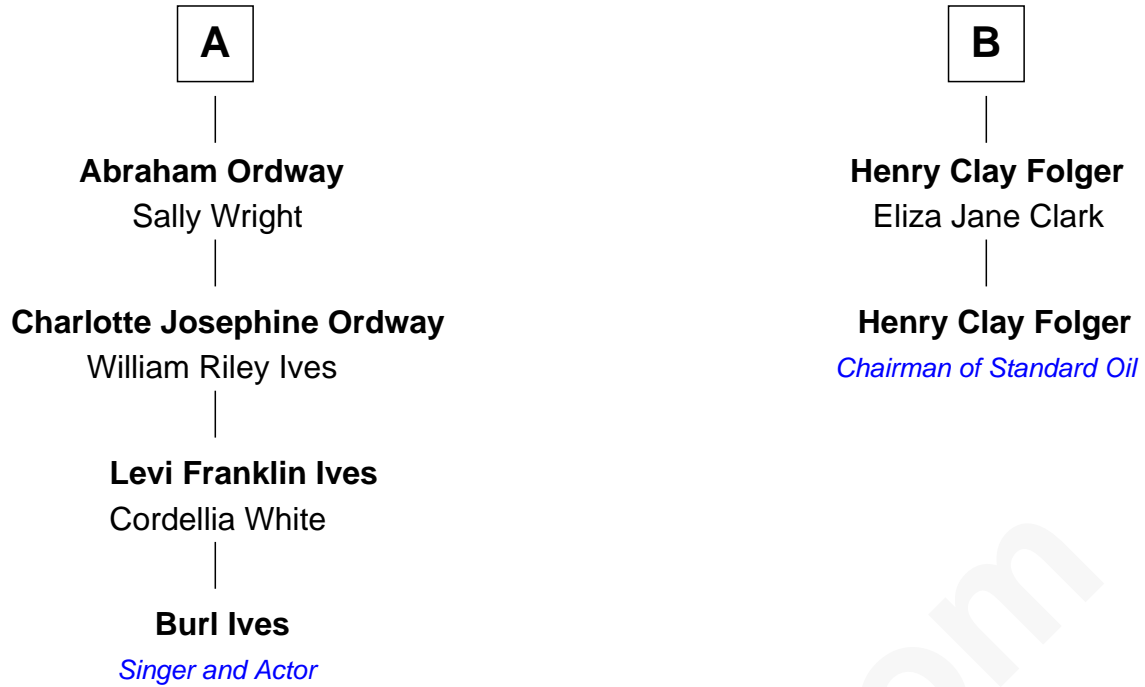

FamousKin.com Relationship Chart of

Burl Ives

Singer and Actor

8th cousin 2 times removed of

Henry Clay Folger

Founder of Folger Shakespeare Library and Chairman of Standard Oil

Francis Cooke
Hester le Mahieu

FamousKin.com