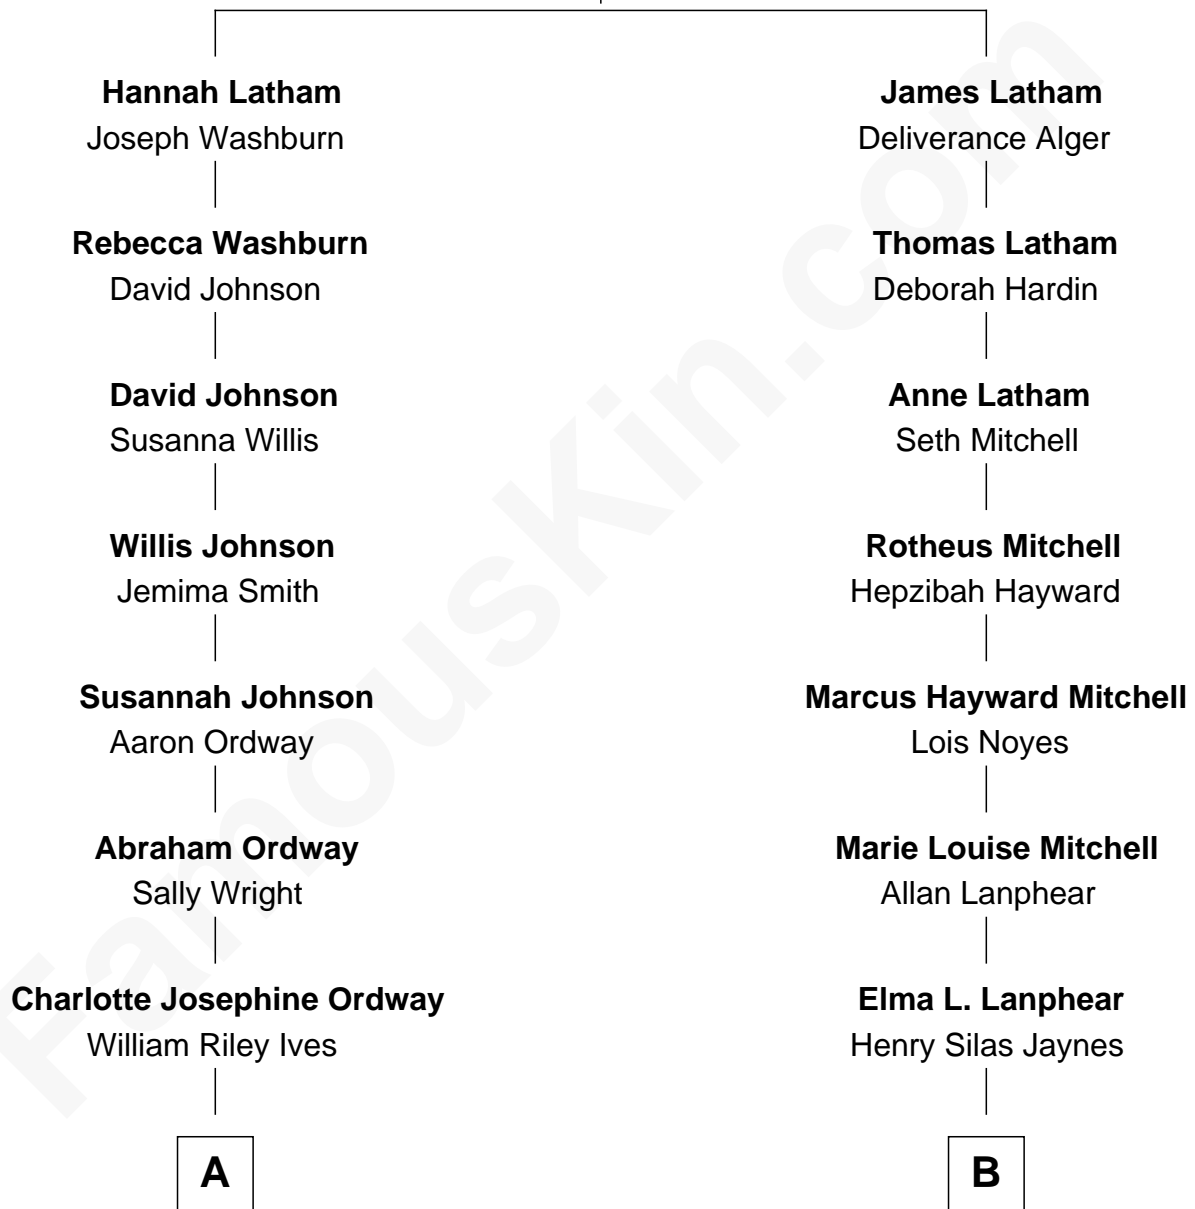

# FamousKin.com Relationship Chart of

**Burl Ives**

*Singer and Actor*

8th cousin 1 time removed of

**Peter Fonda**

*TV and Movie Actor*

**Robert Latham**  
Susanna Winslow

FamousKin.com