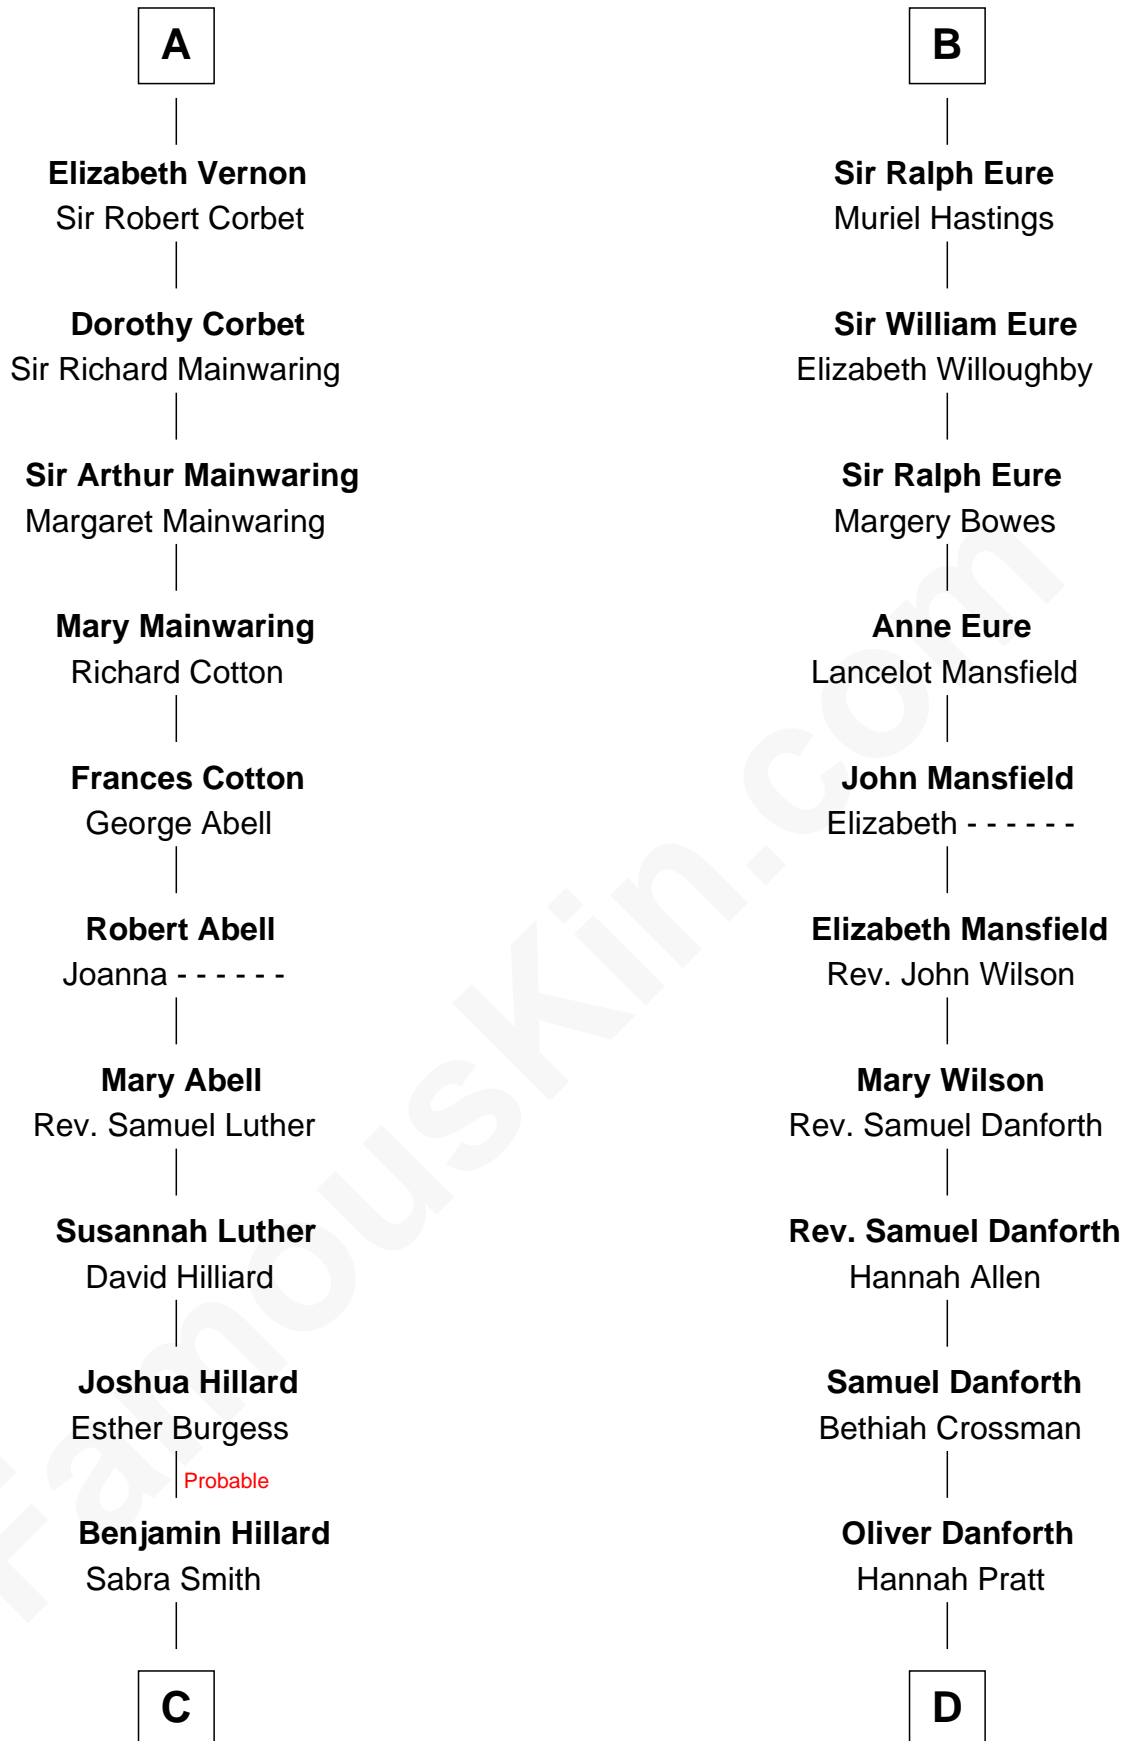

# FamousKin.com Relationship Chart of

**Archibald MacLeish**

*American Poet and Playwright*

20th cousin 1 time removed of

**E. C. Segar**

*Cartoonist (Popeye creator)*

E. C. Segar photo by [U. S. War Stamp Council](#)