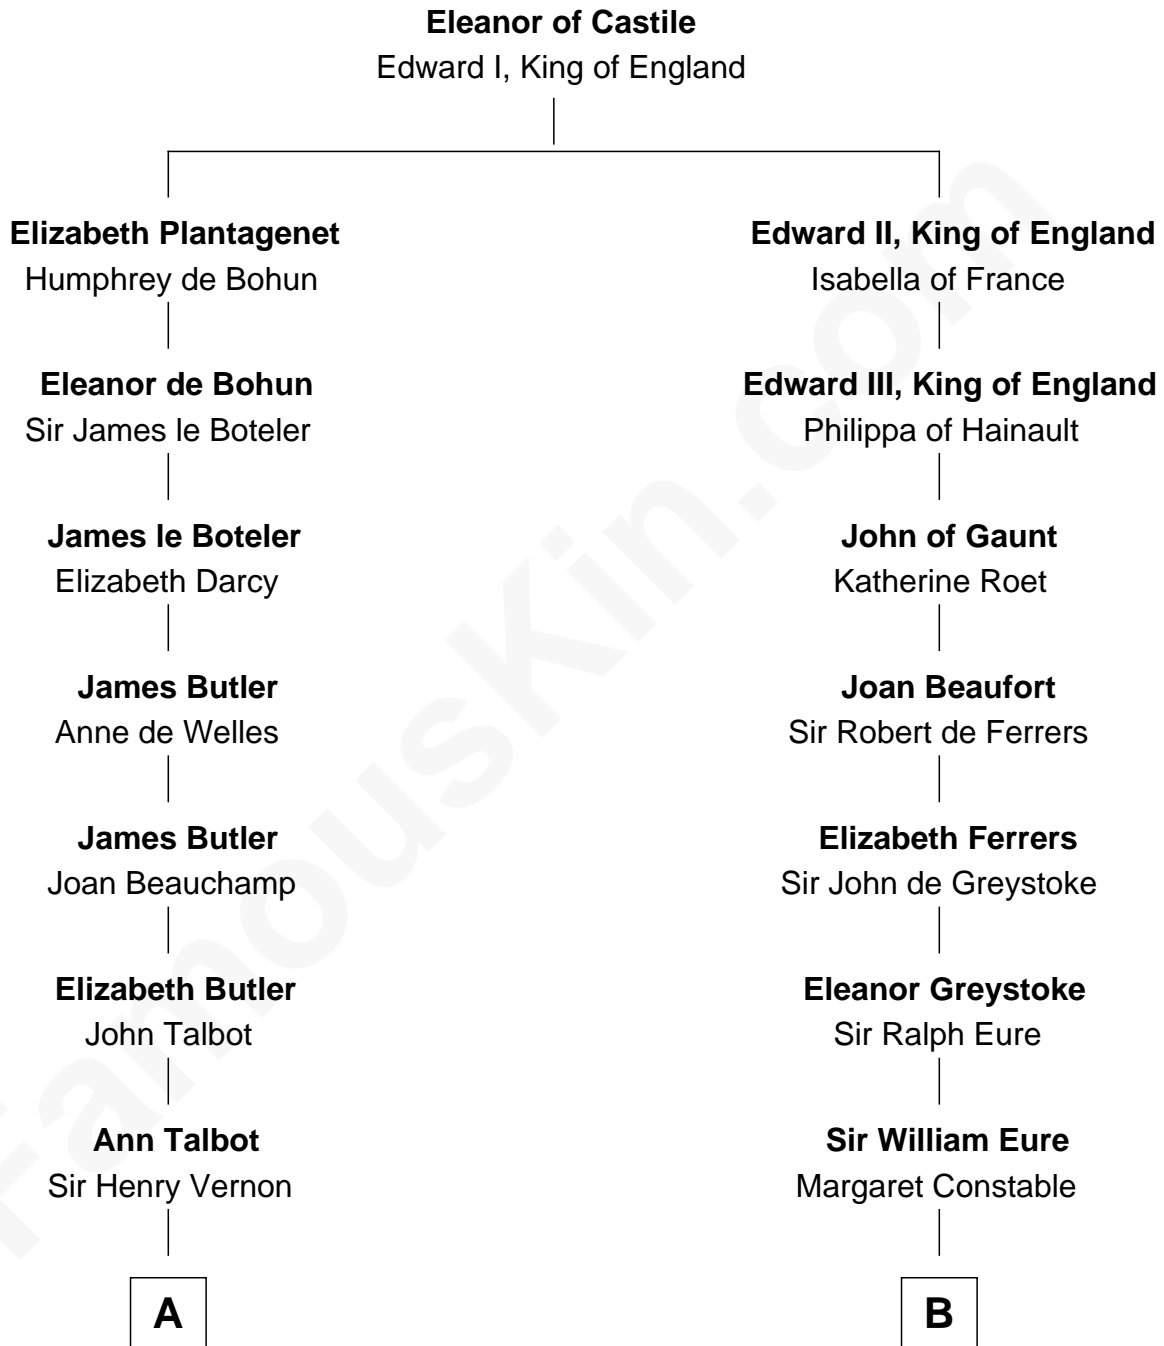

# FamousKin.com Relationship Chart of

**Archibald MacLeish**

*American Poet and Playwright*

20th cousin 1 time removed of

**E. C. Segar**

*Cartoonist (Popeye creator)*

E. C. Segar photo by [U. S. War Stamp Council](#)