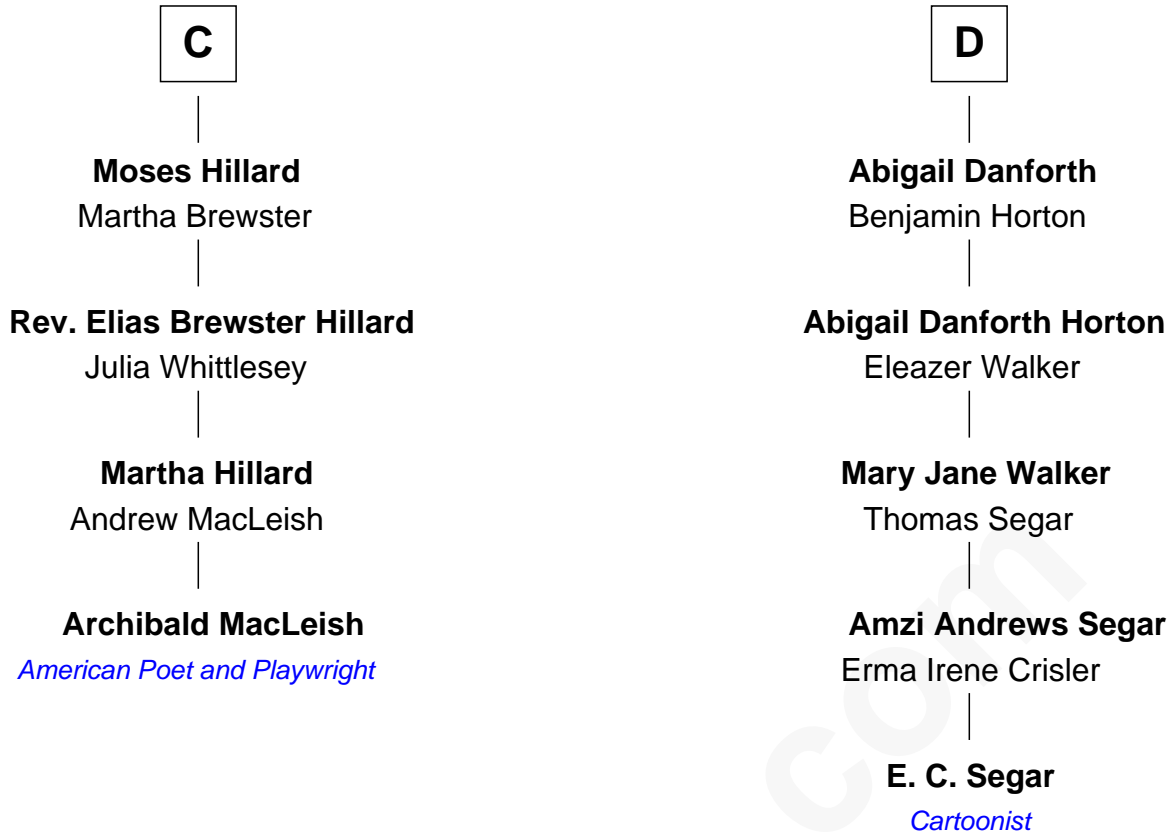

# FamousKin.com Relationship Chart of

**Archibald MacLeish**

*American Poet and Playwright*

20th cousin 1 time removed of

**E. C. Segar**

*Cartoonist (Popeye creator)*

E. C. Segar photo by [U. S. War Stamp Council](#)