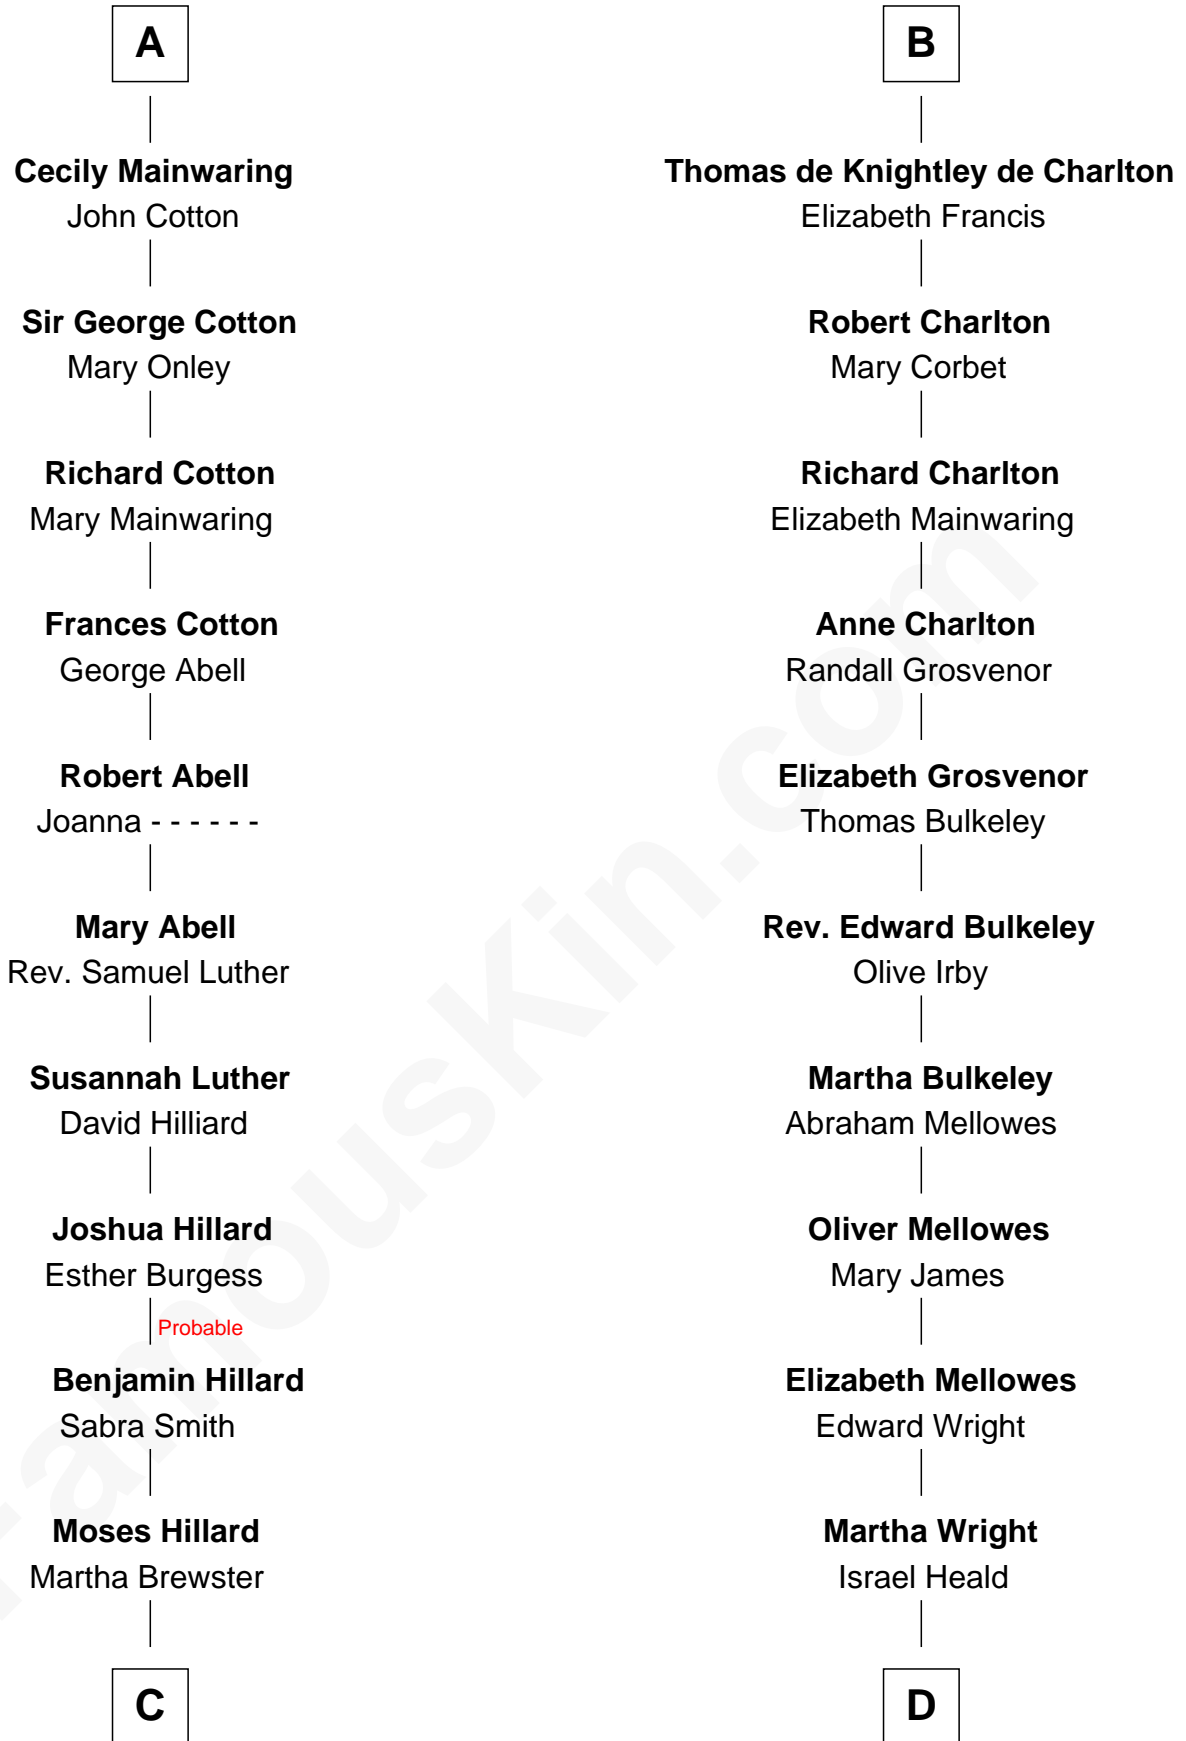

FamousKin.com Relationship Chart of

Archibald MacLeish

American Poet and Playwright

19th cousin 1 time removed of

John Davis

14th and 17th Governor of Massachusetts

C

Rev. Elias Brewster Hillard