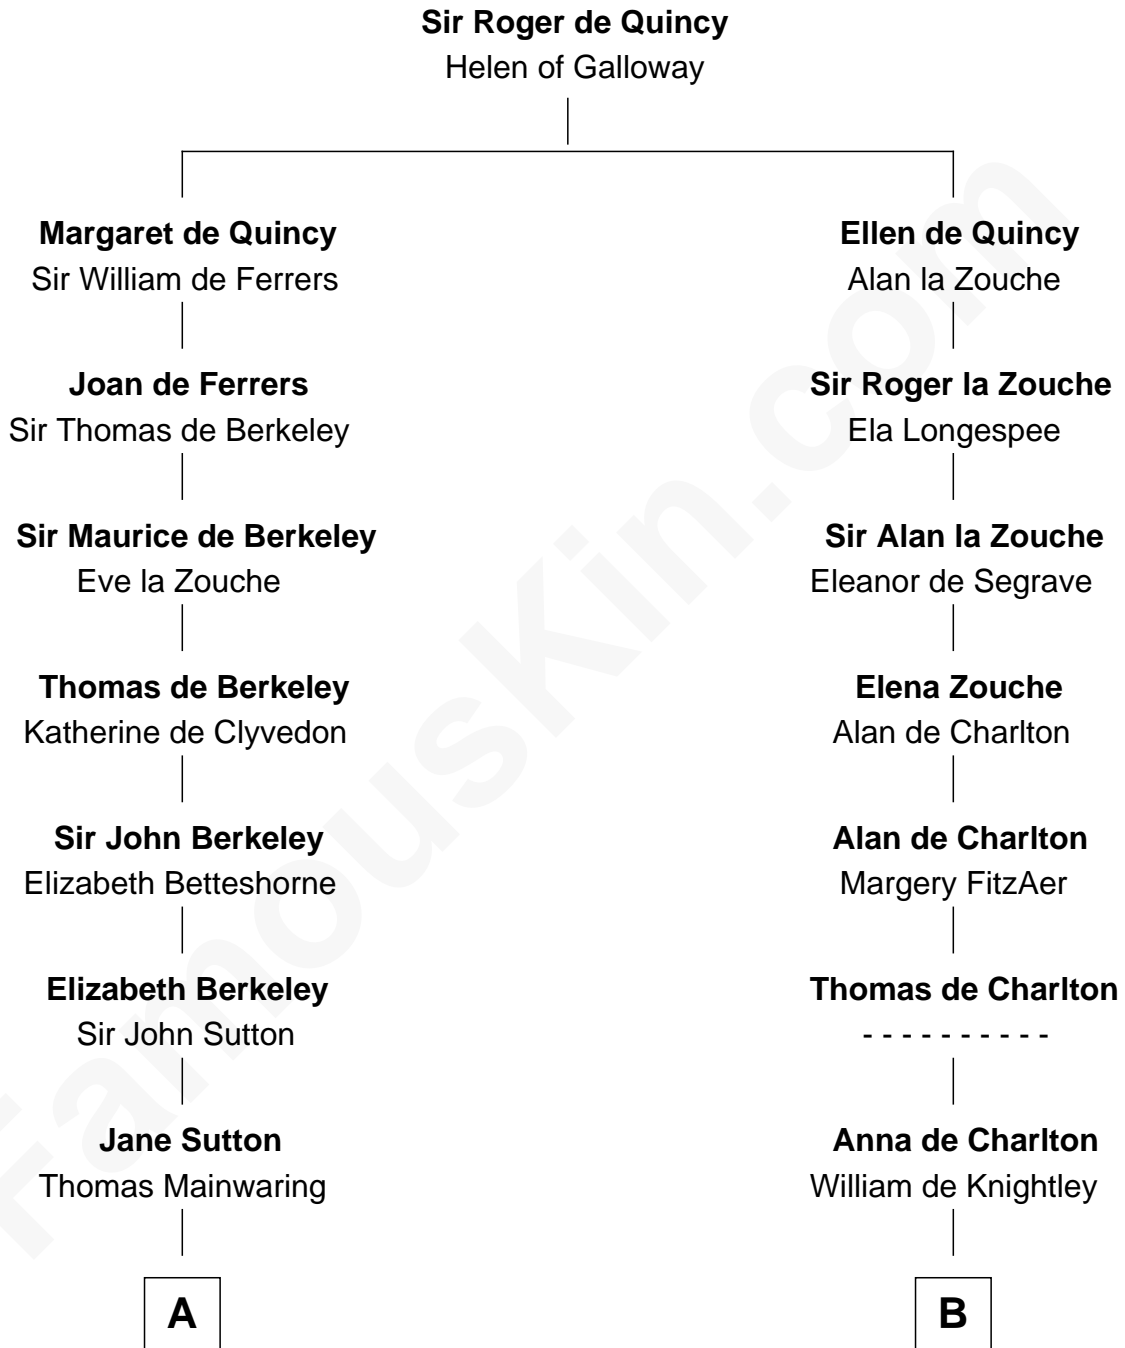

FamousKin.com Relationship Chart of

Archibald MacLeish

American Poet and Playwright

19th cousin 1 time removed of

John Davis

14th and 17th Governor of Massachusetts

C

Rev. Elias Brewster Hillard

Julia Whittlesey

Martha Hillard

Andrew MacLeish

Archibald MacLeish

American Poet and Playwright

D

Dorothy Heald

Simon Davis