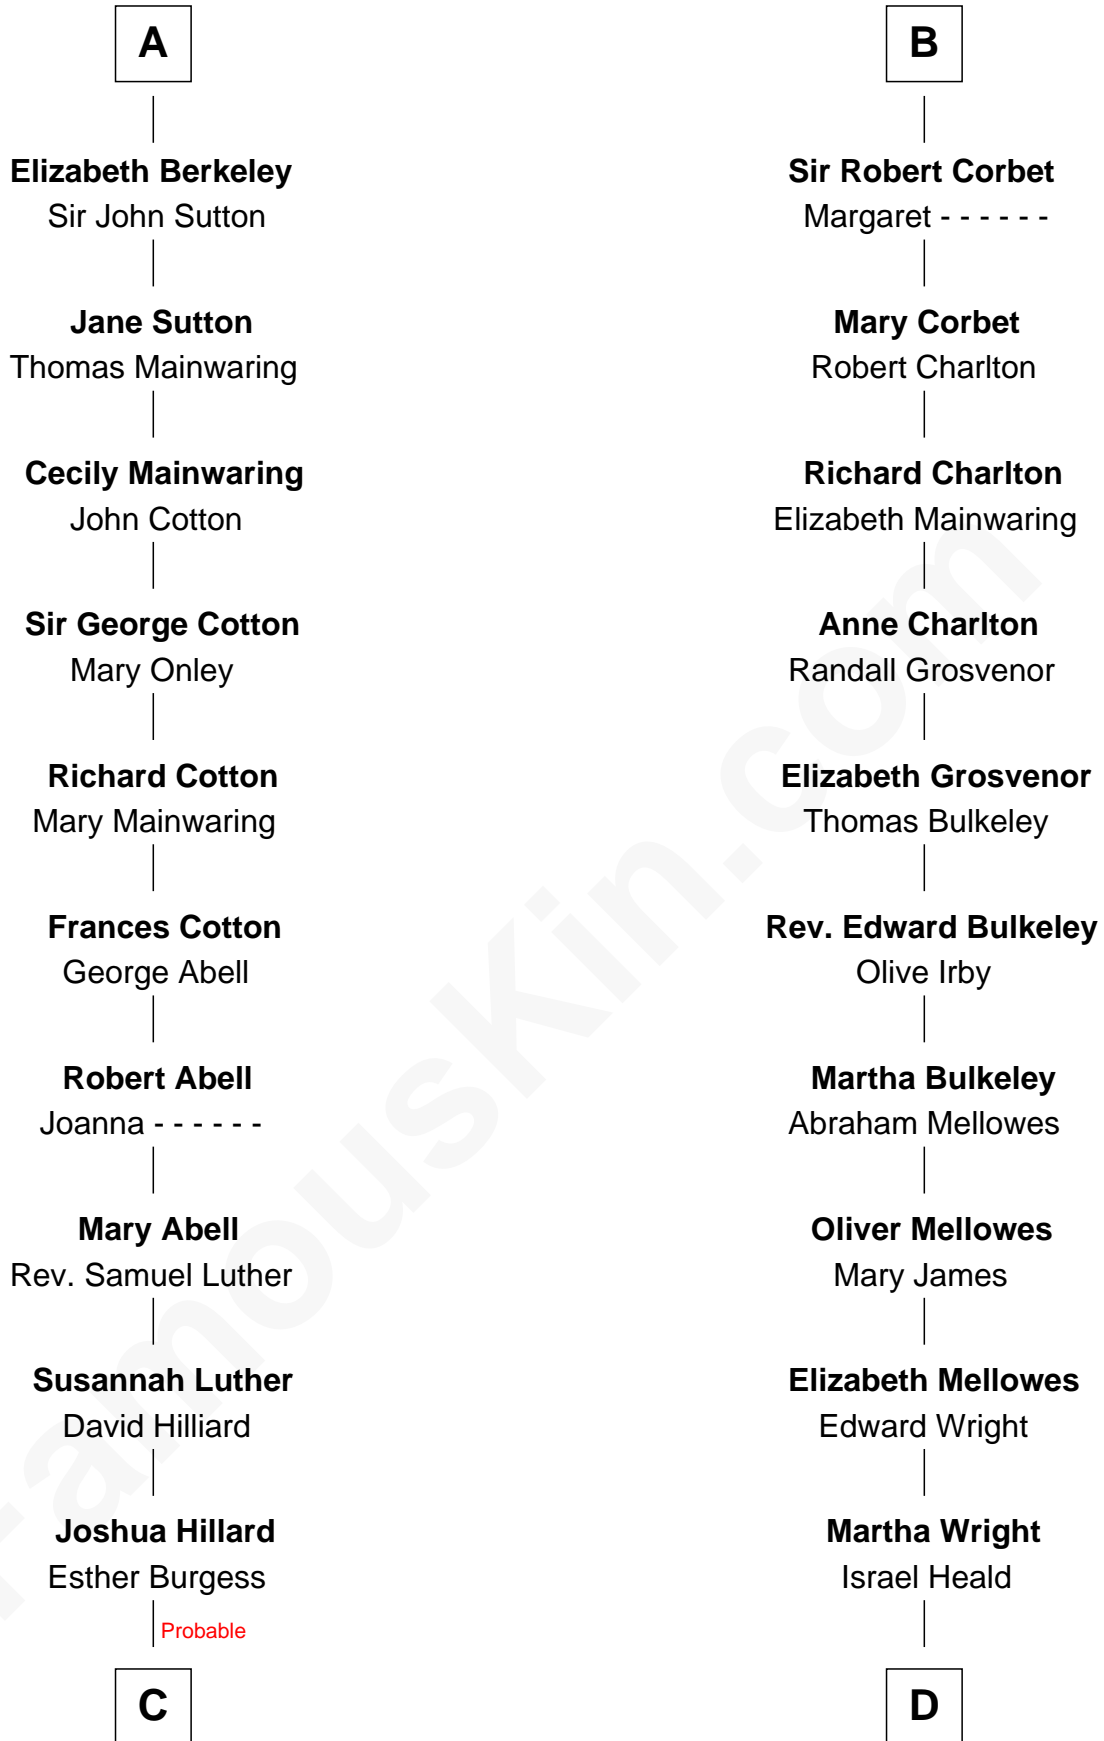

FamousKin.com Relationship Chart of

Archibald MacLeish

American Poet and Playwright

20th cousin 1 time removed of

John Davis

14th and 17th Governor of Massachusetts

John FitzGilbert
Sybilla of Salisbury

C