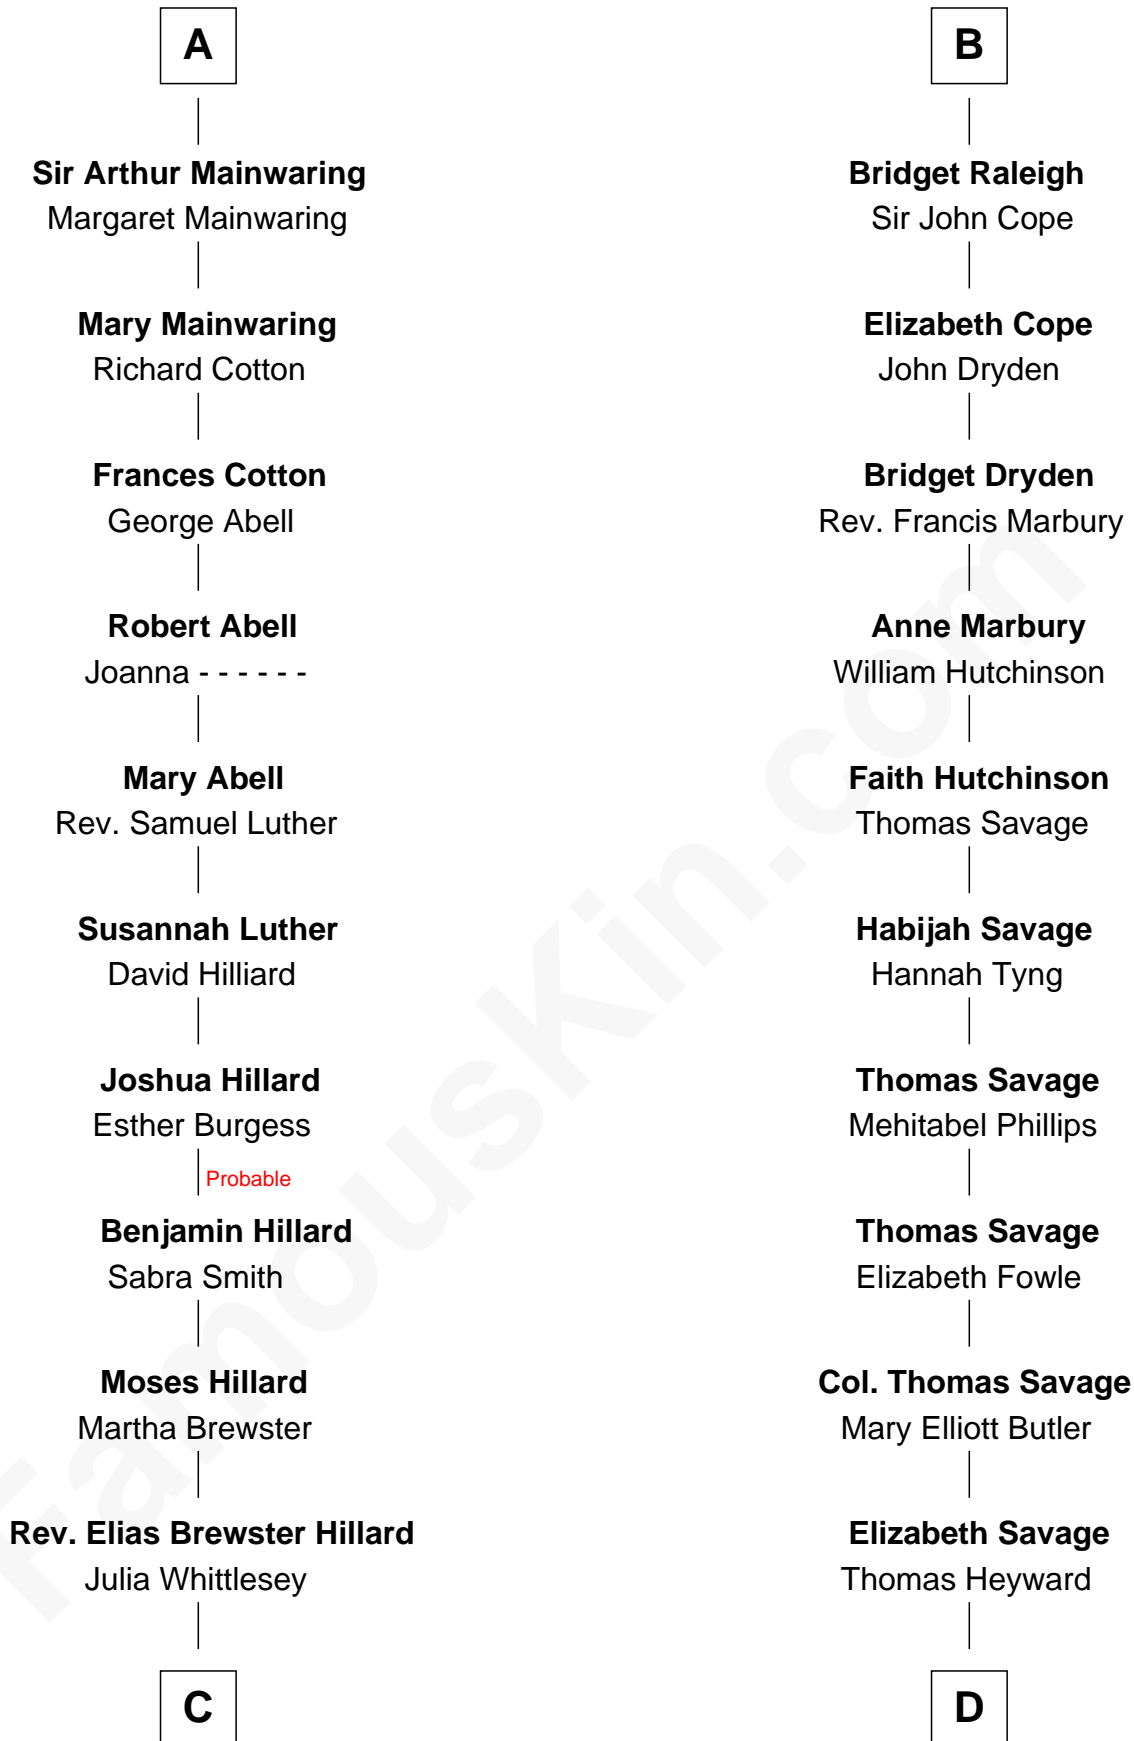

FamousKin.com Relationship Chart of

Archibald MacLeish

American Poet and Playwright

18th cousin 3 times removed of

DuBose Heyward

Author of Porgy (Porgy & Bess)

Sir James le Boteler

Eleanor de Bohun

C

Martha Hillard
Andrew MacLeish

Archibald MacLeish
American Poet and Playwright

D

Thomas Heyward
Ann Eliza Cuthbert

Thomas Savage Heyward
Georgianna Hasell

Thomas Savage Heyward
Louisa Watkins

Edwin Watkins Heyward
Jane Screven DuBose