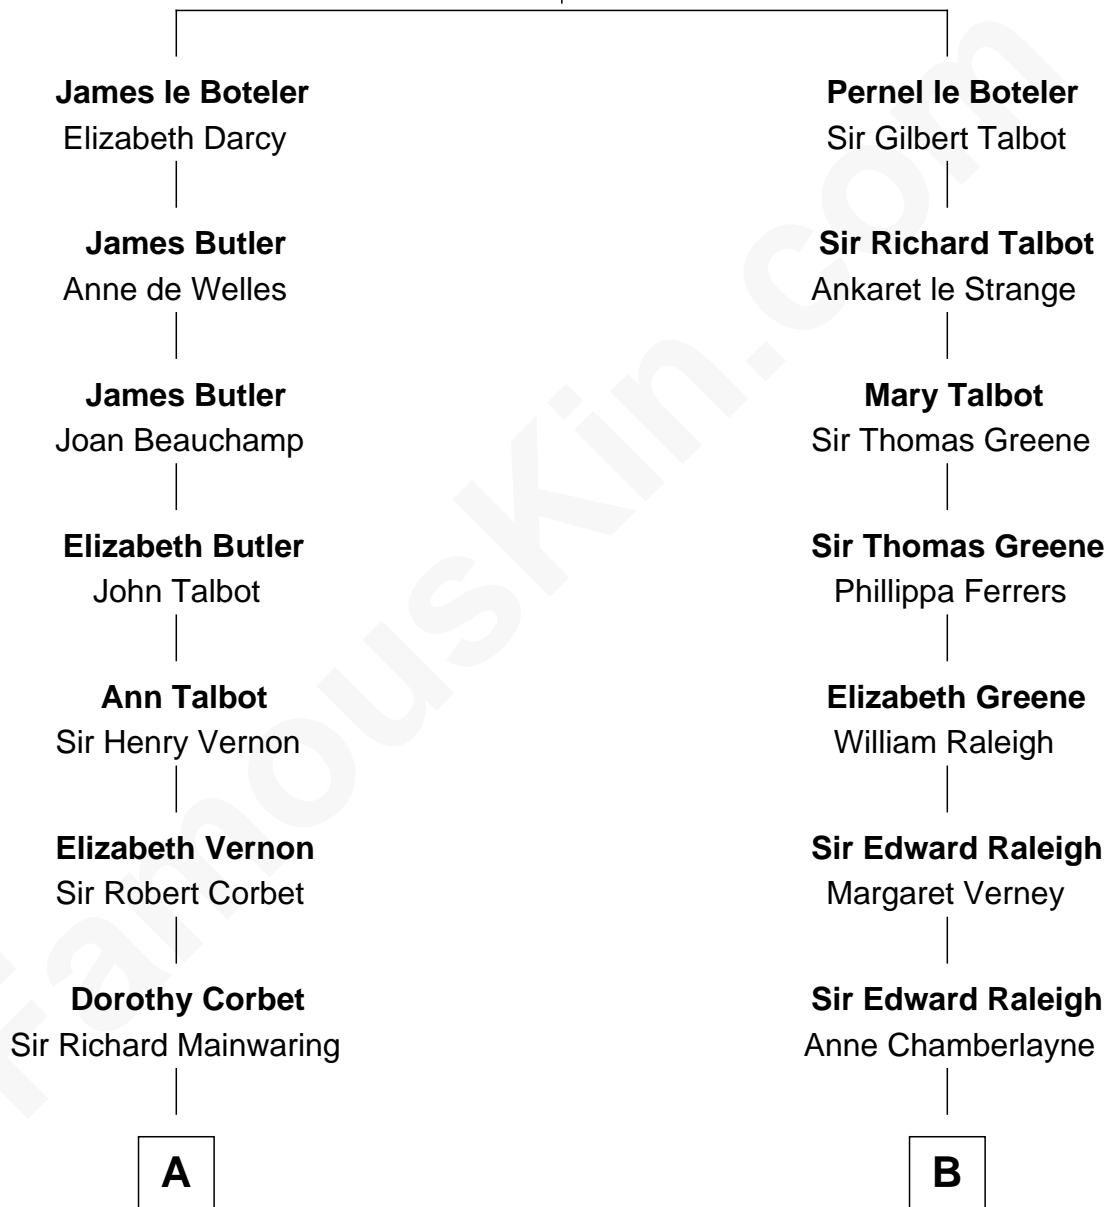

FamousKin.com Relationship Chart of

Archibald MacLeish

American Poet and Playwright

18th cousin 3 times removed of

DuBose Heyward

Author of Porgy (Porgy & Bess)

Sir James le Boteler

Eleanor de Bohun

C

Martha Hillard
Andrew MacLeish

Archibald MacLeish
American Poet and Playwright

D

Thomas Heyward
Ann Eliza Cuthbert

Thomas Savage Heyward
Georgianna Hasell

Thomas Savage Heyward
Louisa Watkins

Edwin Watkins Heyward
Jane Screven DuBose