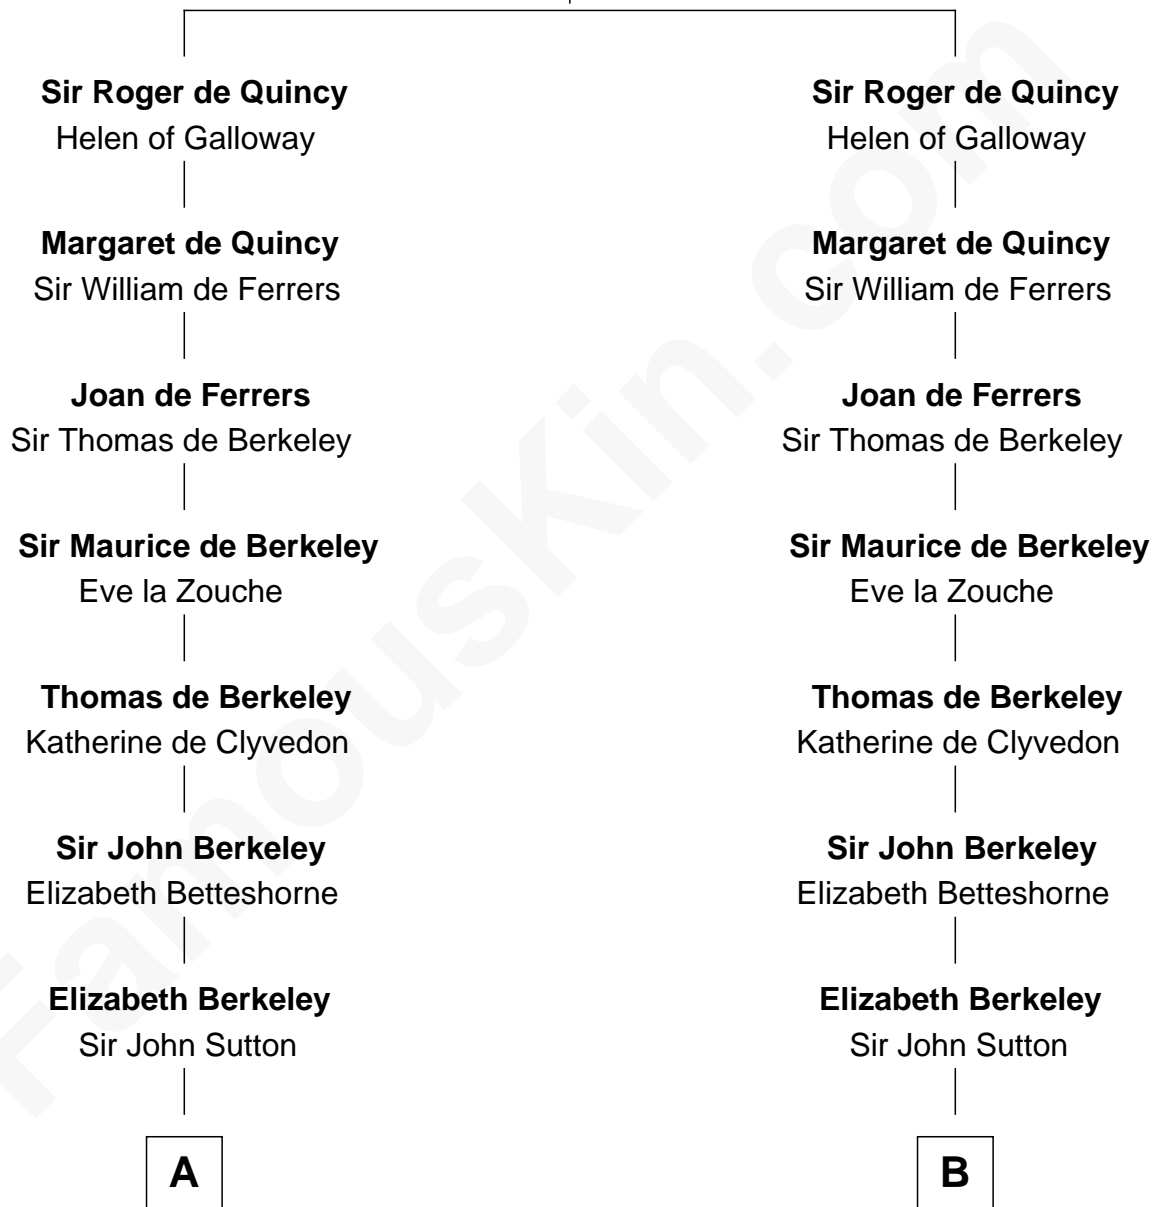

FamousKin.com Relationship Chart of

Archibald MacLeish

American Poet and Playwright

20th cousin of

Milton Bradley

Founder, Milton Bradley Company

Saher de Quincy
Margaret de Beaumont

C